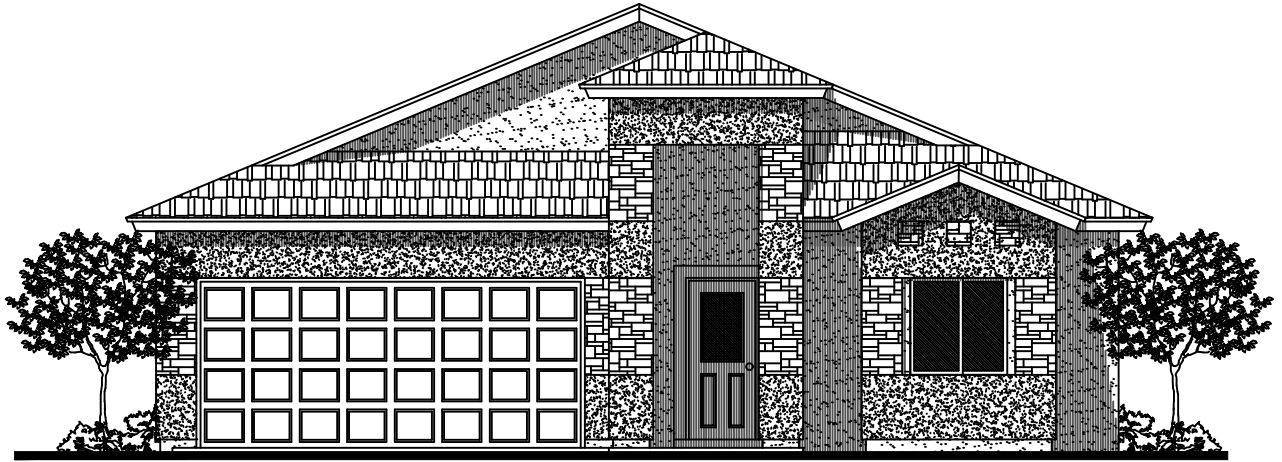

CLASSIC
★ AMERICAN ★
 HOMES

FLOOR PLAN

THE INDIANA
R8301
1,830 SQ. FT.

PRESENTATION PLAN

In the interest of continuous improvements, Classic American Homes reserves the right to modify any interior and exterior aspects of this plan including design, specifications, size, location, products, features, and price. These modifications may vary by plan and/or community and are subject to change without notice. Please contact your sales representative for details.
 EFFECTIVE DATE: FEB. 2024

EQUAL HOUSING
 OPPORTUNITY

SUBDIVISION:

This presentation constitutes intellectual property of Classic American Homes. Any copying, reproduction or use of this information without written authorization from Classic American Homes is prohibited.
 Copyright © 2024

THE INDIANA R8301

C - ELEVATION

M - ELEVATION

Building the American Dream....

CLASSIC AMERICAN HOMES ★ 12770 EDGEMERE ★ EL PASO, TX 79938 ★ (915) 593-7707 ★ WWW.CLASSICAMERICAN.COM