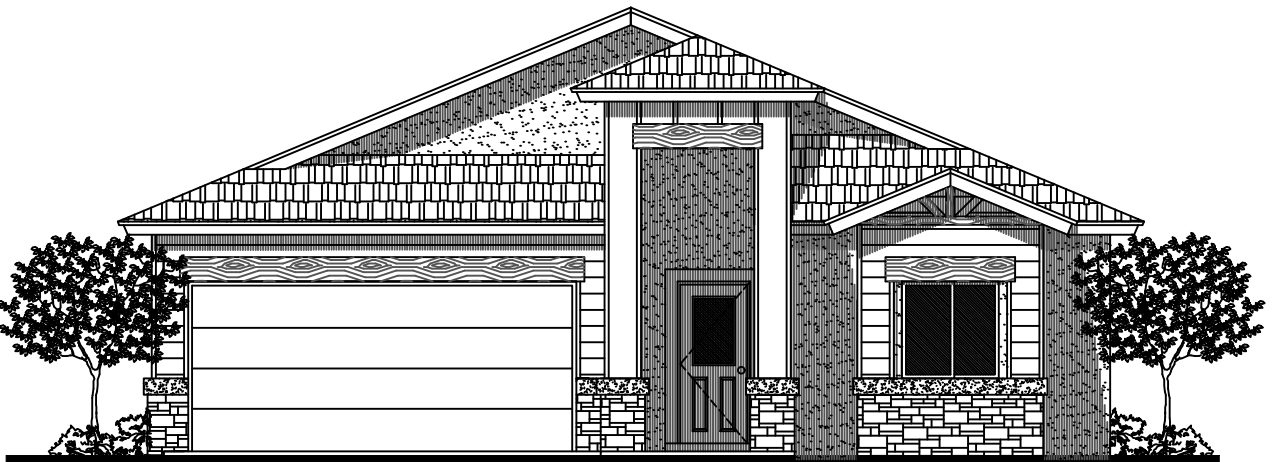

CLASSIC
★ AMERICAN ★
 HOMES

FLOOR PLAN

THE INDIANA
R8301
1,830 SQ. FT.

PRESENTATION PLAN

In the interest of continuous improvements, Classic American Homes reserves the right to modify any interior and exterior aspects of this plan including design, specifications, size, location, products, features, and price. These modifications may vary by plan and/or community and are subject to change without notice. Please contact your sales representative for details.
 EFFECTIVE DATE: FEB. 2024

EQUAL HOUSING
 OPPORTUNITY

SUBDIVISION:

This presentation constitutes intellectual property of Classic American Homes. Any copying, reproduction or use of this information without written authorization from Classic American Homes is prohibited.
 Copyright © 2024

THE INDIANA R8301

C - ELEVATION

M - ELEVATION

Building the American Dream....

CLASSIC AMERICAN HOMES ★ 12770 EDGEMERE ★ EL PASO, TX 79938 ★ (915) 593-7707 ★ WWW.CLASSICAMERICAN.COM