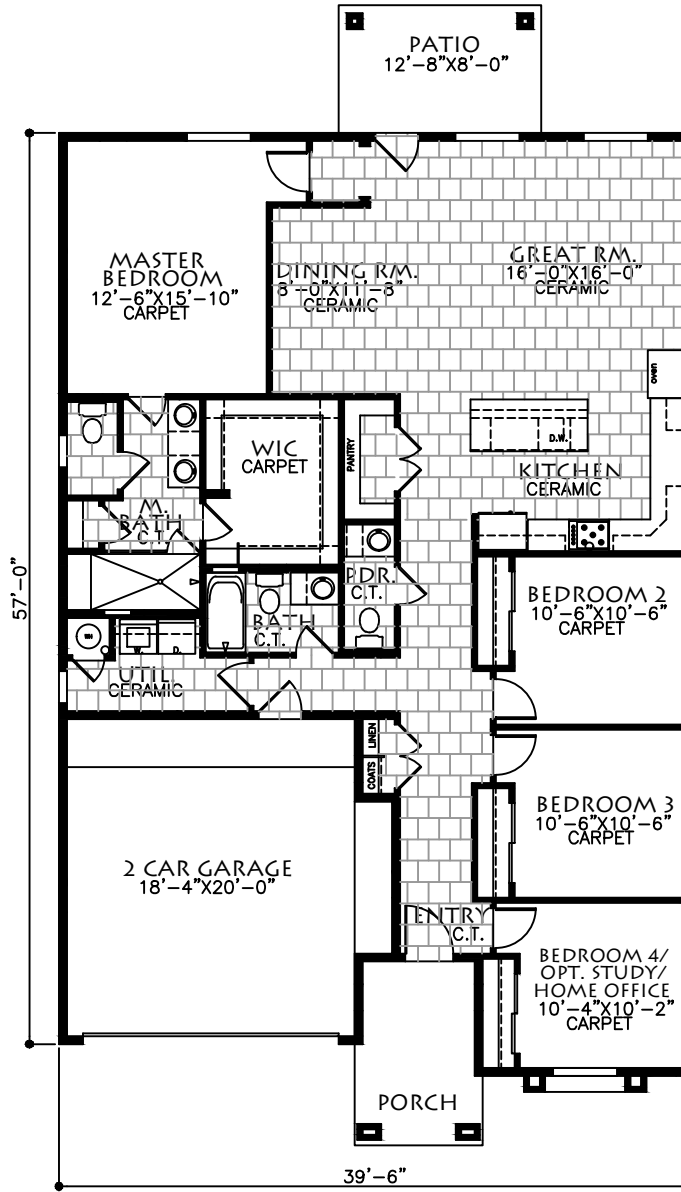

CLASSIC
★ AMERICAN ★
 HOMES

FLOOR PLAN

THE INDIANA
R8301
1,830 SQ. FT.

PRESENTATION PLAN

In the interest of continuous improvements, Classic American Homes reserves the right to modify any interior and exterior aspects of this plan including design, specifications, size, location, products, features, and price. These modifications may vary by plan and/or community and are subject to change without notice. Please contact your sales representative for details.
 EFFECTIVE DATE: FEB. 2024