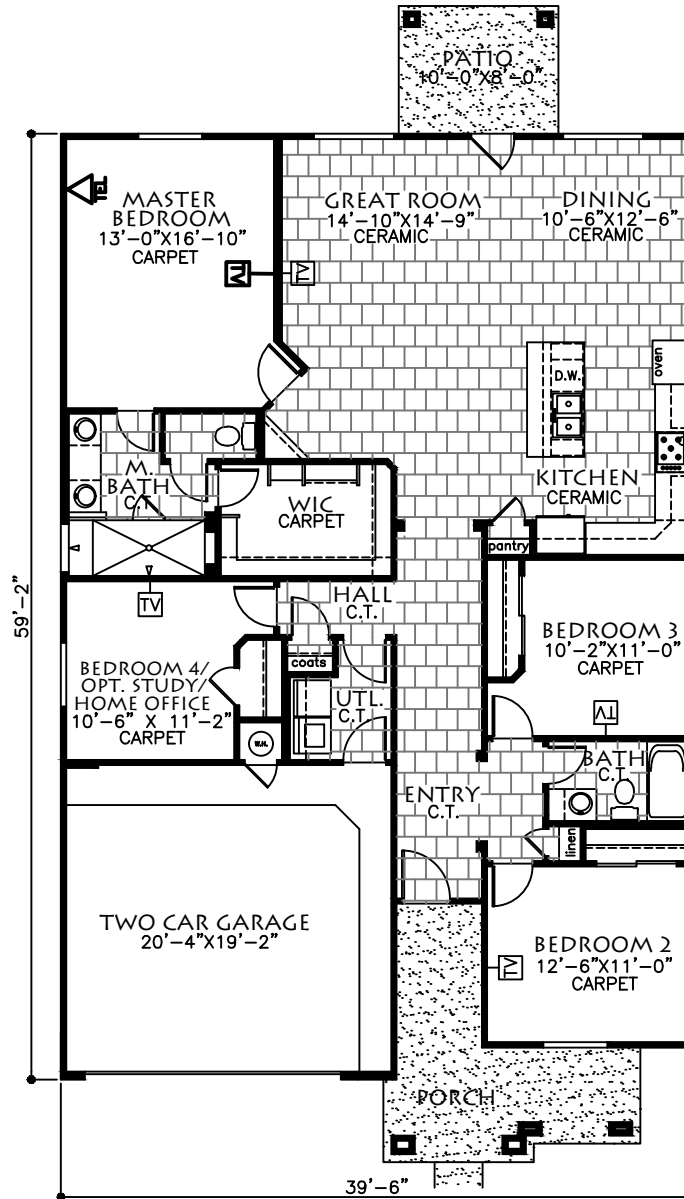

CLASSIC
★ AMERICAN ★
 HOMES

FLOOR PLAN

THE OHIO
R8241
1,824 SQ. FT.

PRESENTATION PLAN

In the interest of continuous improvements, Classic American Homes reserves the right to modify any interior and exterior aspects of this plan including design, specifications, size, location, products, features, and price. These modifications may vary by plan and/or community and are subject to change without notice. Please contact your sales representative for details.