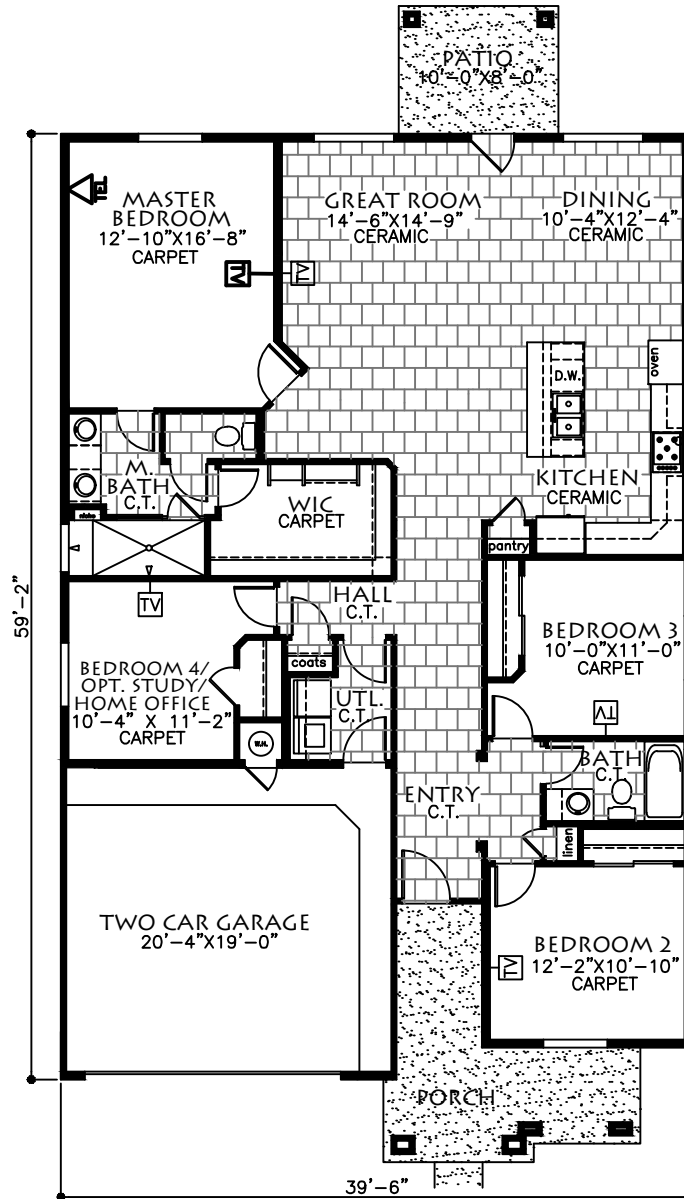

CLASSIC
★ AMERICAN ★
 HOMES

FLOOR PLAN

THE OHIO
R8241
1,824 SQ. FT.

PRESENTATION PLAN

In the interest of continuous improvements, Classic American Homes reserves the right to modify any interior and exterior aspects of this plan including design, specifications, size, location, products, features, and price. These modifications may vary by plan and/or community and are subject to change without notice. Please contact your sales representative for details.