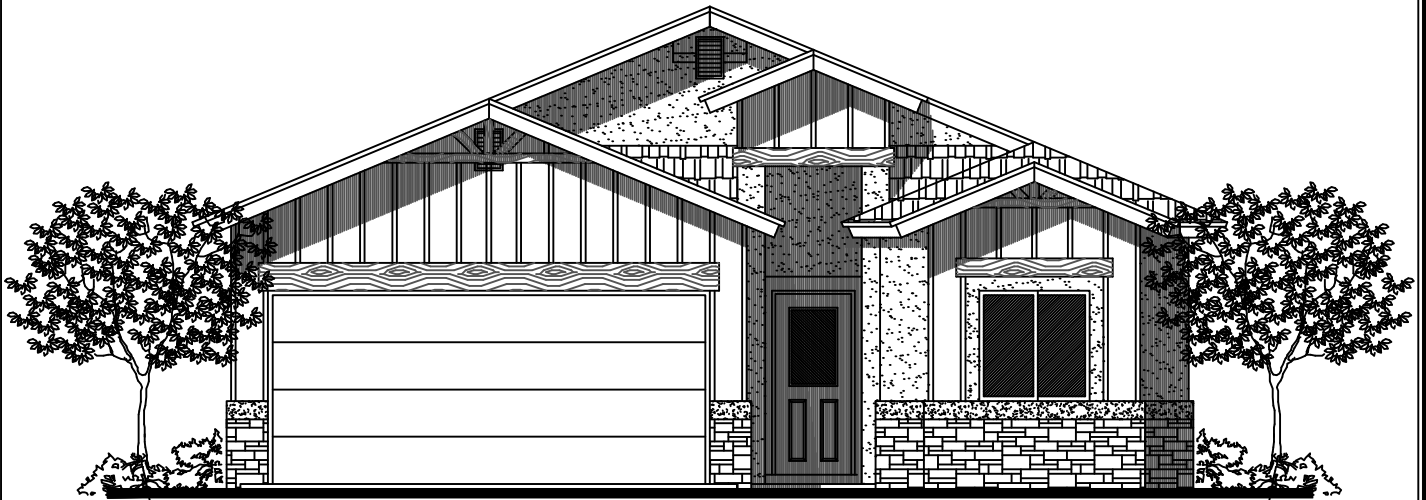

CLASSIC  
**★ AMERICAN ★**  
 HOMES

FLOOR PLAN

**THE GEORGIA**  
**R7881**

**1,788 SQ. FT.**

EQUAL HOUSING  
 OPPORTUNITY

SUBDIVISION:

This presentation constitutes intellectual property of Classic American Homes. Any copying, reproduction or use of this information without written authorization from Classic American Homes is prohibited.  
 Copyright © 2023

# THE GEORGIA

## R7881

C ELEVATION

M ELEVATION

*Building the American Dream...*

CLASSIC AMERICAN HOMES ★ 12770 EDGEMERE ★ EL PASO, TX 79938 ★ (915) 593-7707 ★ WWW.CLASSICAMERICAN.COM