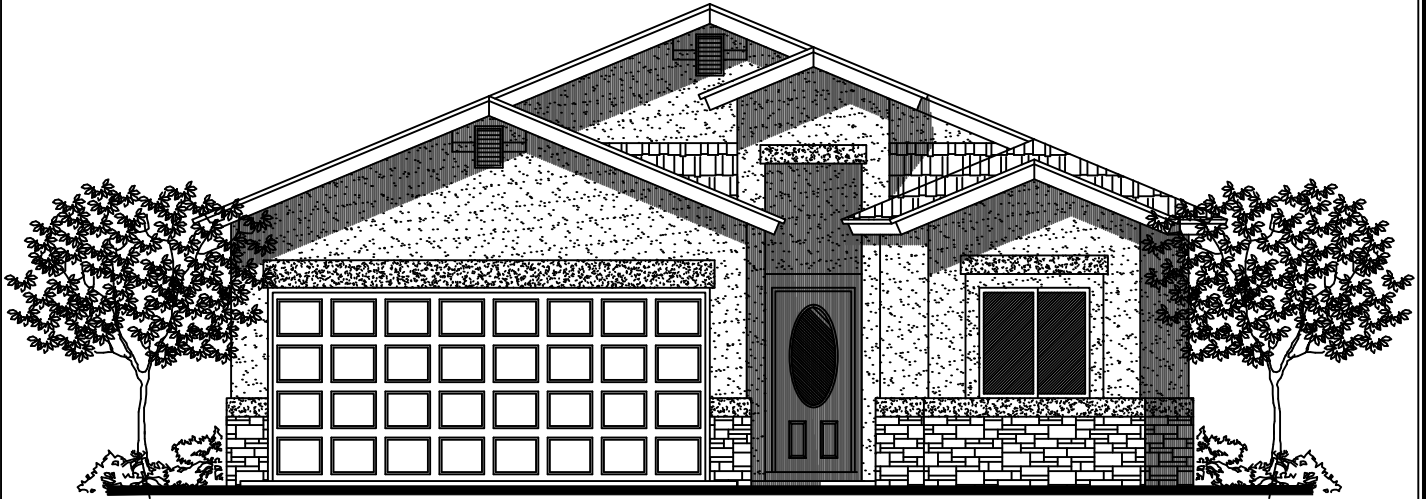

CLASSIC  
**★ AMERICAN ★**  
 HOMES

FLOOR PLAN

**THE GEORGIA**  
**R7881**

**1,788 SQ. FT.**

EQUAL HOUSING  
 OPPORTUNITY

SUBDIVISION:

This presentation constitutes intellectual property of Classic American Homes. Any copying, reproduction or use of this information without written authorization from Classic American Homes is prohibited.  
 Copyright © 2023

## R7881

C ELEVATION

M ELEVATION

*Building the American Dream...*

CLASSIC AMERICAN HOMES ★ 12770 EDGEMERE ★ EL PASO, TX 79938 ★ (915) 593-7707 ★ WWW.CLASSICAMERICAN.COM