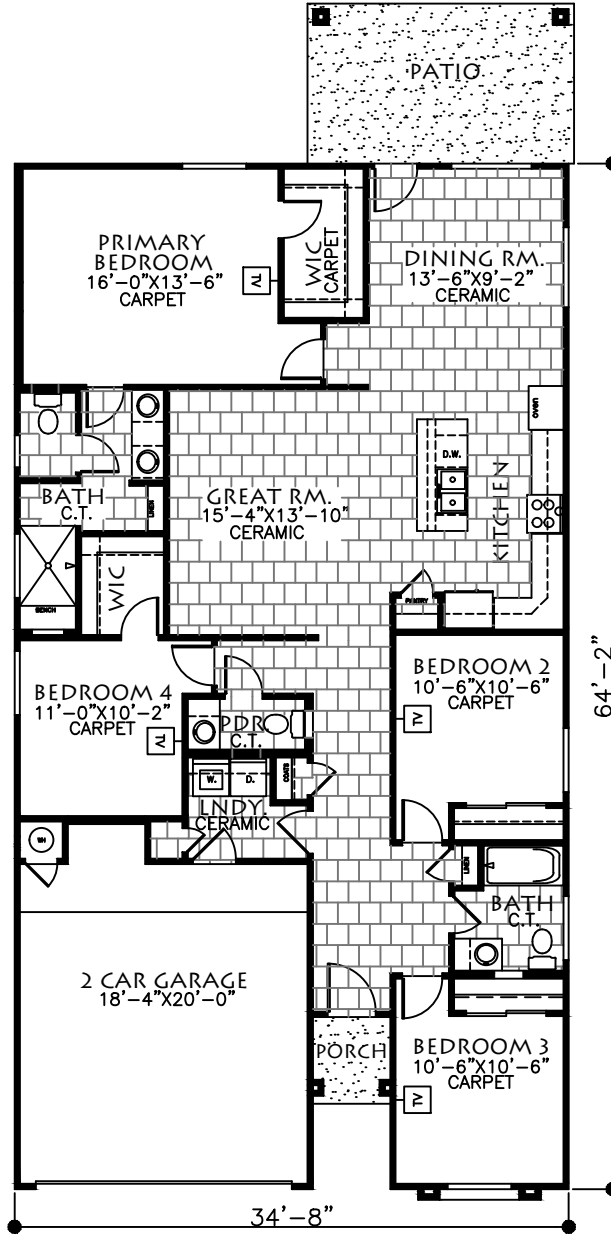

CLASSIC  
**★ AMERICAN ★**  
 HOMES

FLOOR PLAN

**THE GEORGIA**  
**R7881**

**1,788 SQ. FT.**

EQUAL HOUSING  
 OPPORTUNITY

SUBDIVISION:

This presentation constitutes intellectual property of Classic American Homes. Any copying, reproduction or use of this information without written authorization from Classic American Homes is prohibited.  
 Copyright © 2023

# THE GEORGIA