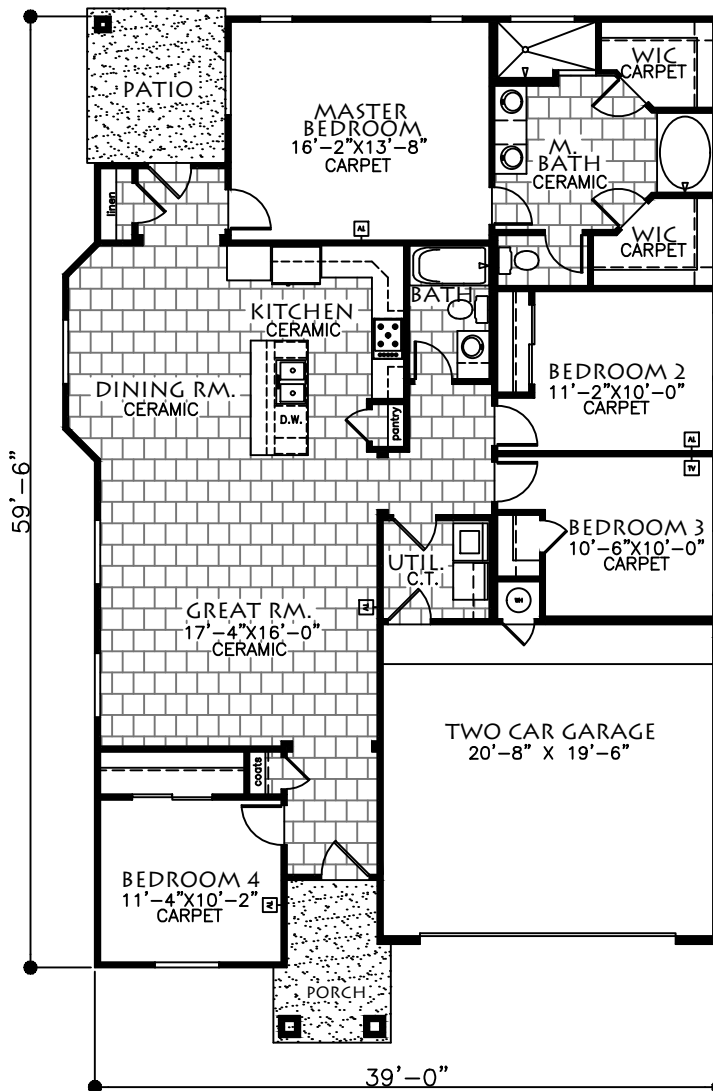

CLASSIC
★ AMERICAN ★
 HOMES

FLOOR PLAN
THE NEBRASKA
 R7821
 1,782 SQ. FT.

PRESENTATION PLAN

In the interest of continuous improvements, Classic American Homes reserves the right to modify any interior and exterior aspects of this plan including design, specifications, size, location, products, features, and price. These modifications may vary by plan and/or community and are subject to change without notice. Please contact your sales representative for details.
 EFFECTIVE DATE: FEB. 2023