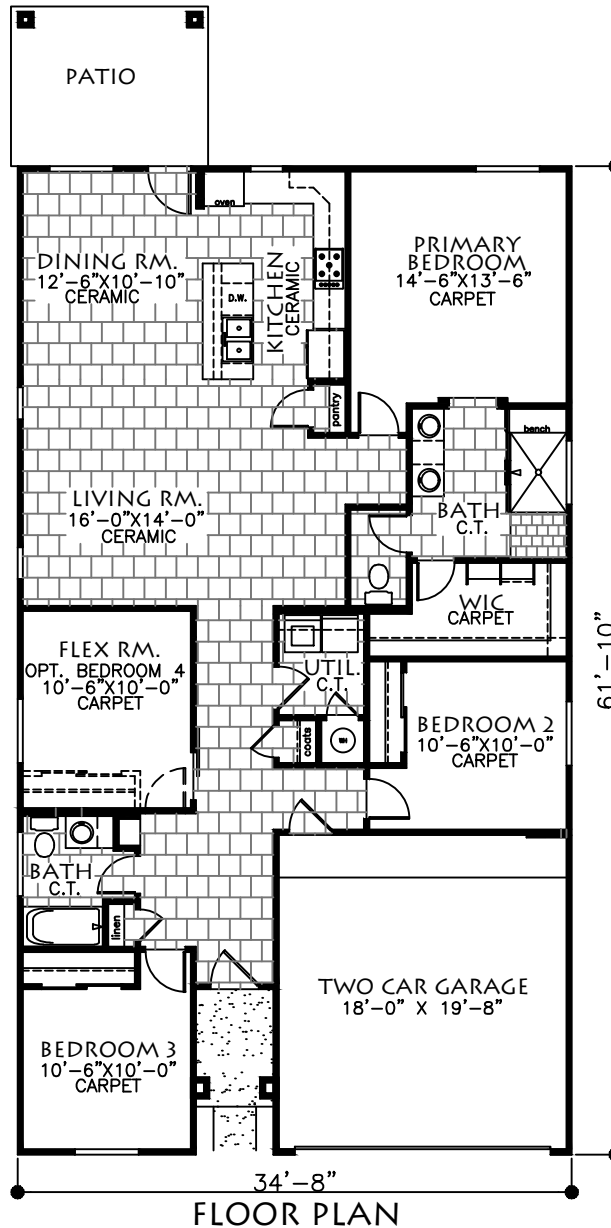

CLASSIC
★ AMERICAN ★
 HOMES

THE RHODE ISLAND
R7231

1,723 SQ. FT.

SUBDIVISION:

PRESENTATION PLAN
 In the interest of continuous improvements, Classic American Homes reserves the right to modify any interior and exterior aspects of this plan including design, specifications, size, location, products, features, and price. These modifications may vary by plan and/or community and are subject to change without notice. Please contact your sales representative for details.
 EFFECTIVE DATE: FEB. 2023