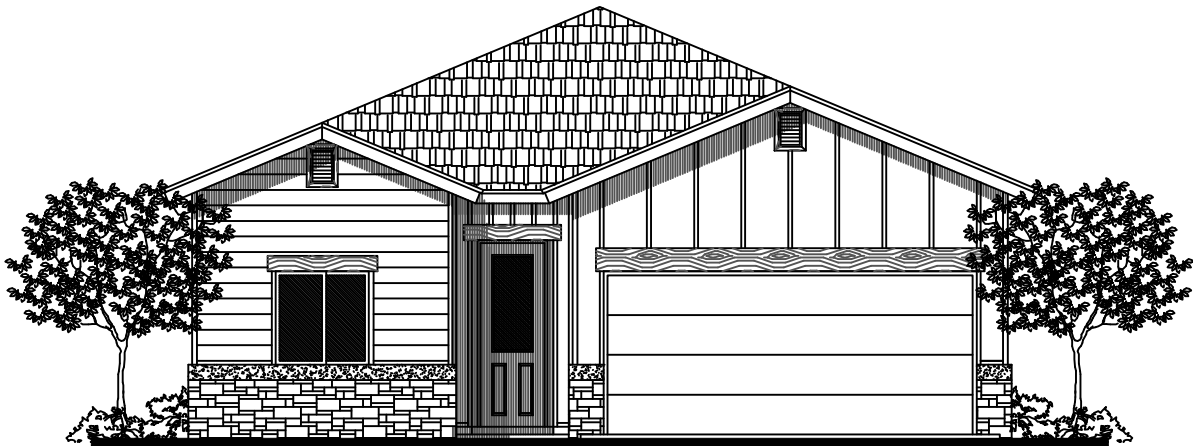

CLASSIC  
**★ AMERICAN ★**  
 HOMES

FLOOR PLAN  
**THE KENTUCKY**  
**R6351**  
**1,635 SQ. FT.**

**PRESENTATION PLAN**

In the interest of continuous improvements, Classic American Homes reserves the right to modify any interior and exterior aspects of this plan including design, specifications, size, location, products, features, and price. These modifications may vary by plan and/or community and are subject to change without notice. Please contact your sales representative for details.

EFFECTIVE DATE: JAN. 2026

EQUAL HOUSING  
 OPPORTUNITY

**SUBDIVISION:**

This presentation constitutes intellectual property of Classic American Homes. Any copying, reproduction or use of this information without written authorization from Classic American Homes is prohibited.

# THE KENTUCKY

## R6351

C - ELEVATION (CULTURED STONE)

M - ELEVATION (FARM HOUSE)

*Building the American Dream...*

CLASSIC AMERICAN HOMES ★ 12770 EDGEMERE ★ EL PASO, TX 79938 ★ (915) 593-7707 ★ WWW.CLASSICAMERICAN.COM