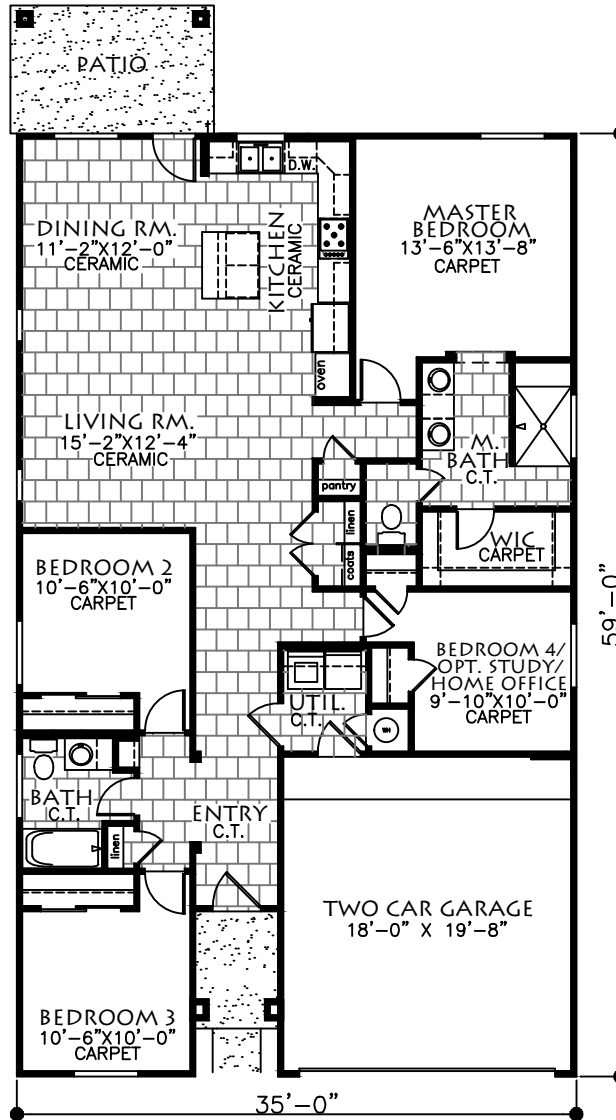

CLASSIC  
**★ AMERICAN ★**  
 HOMES

FLOOR PLAN  
**THE KENTUCKY**  
**R6351**  
**1,635 SQ. FT.**

**PRESENTATION PLAN**

In the interest of continuous improvements, Classic American Homes reserves the right to modify any interior and exterior aspects of this plan including design, specifications, size, location, products, features, and price. These modifications may vary by plan and/or community and are subject to change without notice. Please contact your sales representative for details.

# THE KENTUCKY