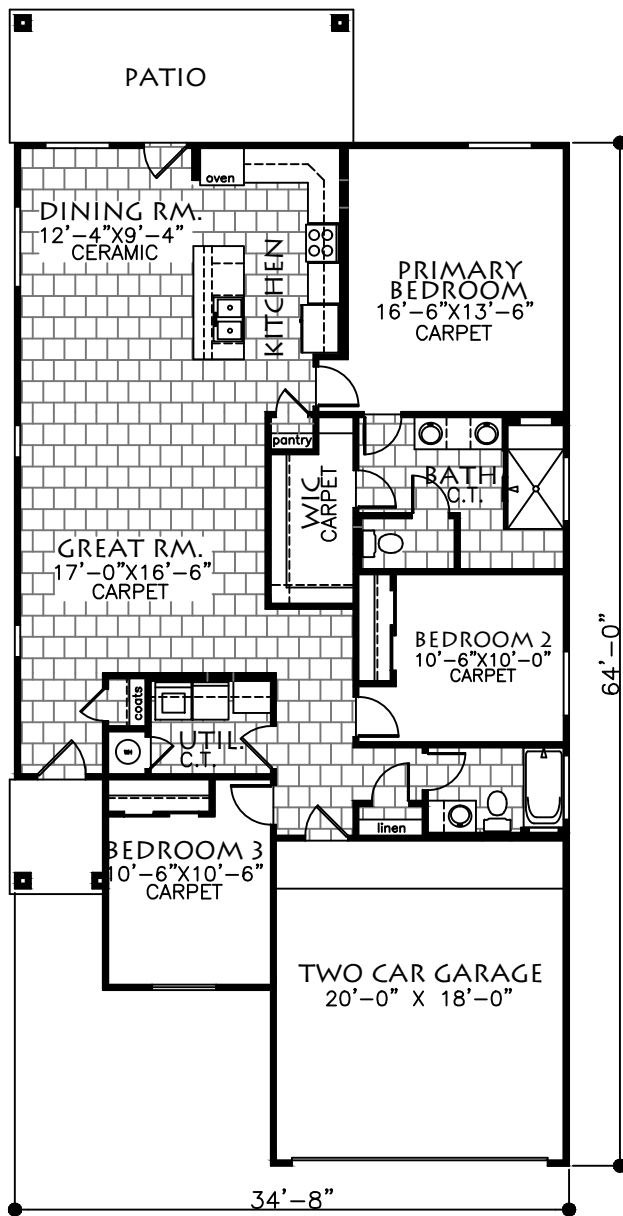

CLASSIC
★ AMERICAN ★
 HOMES

FLOOR PLAN

THE OREGON
R5931

1,593 SQ. FT.

EQUAL HOUSING
 OPPORTUNITY

PRESENTATION PLAN

In the interest of continuous improvements, Classic American Homes reserves the right to modify any interior and exterior aspects of this plan including design, specifications, size, location, products, features, and price. These modifications may vary by plan and/or community and are subject to change without notice. Please contact your sales representative for details.