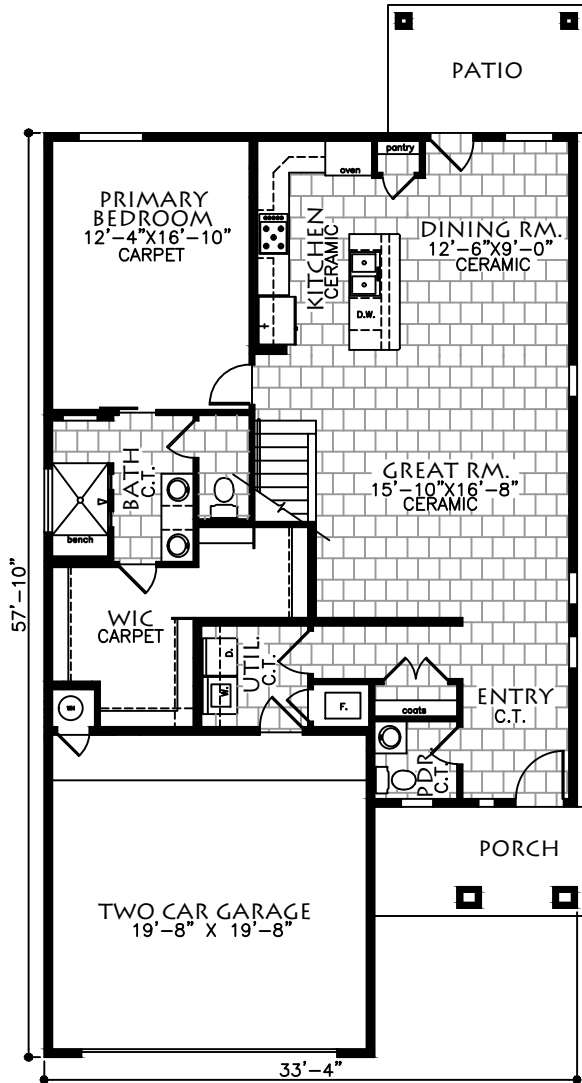

CLASSIC
★ AMERICAN ★
 HOMES

1ST FLOOR PLAN

2ND FLOOR PLAN

THE IDAHO
R1424
2,142 SQ. FT.

PRESENTATION PLAN

In the interest of continuous improvements, Classic American Homes reserves the right to modify any interior and exterior aspects of this plan including design, specifications, size, location, products, features, and price. These modifications may vary by plan and/or community and are subject to change without notice. Please contact your sales representative for details. EFFECTIVE DATE: FEB. 2024