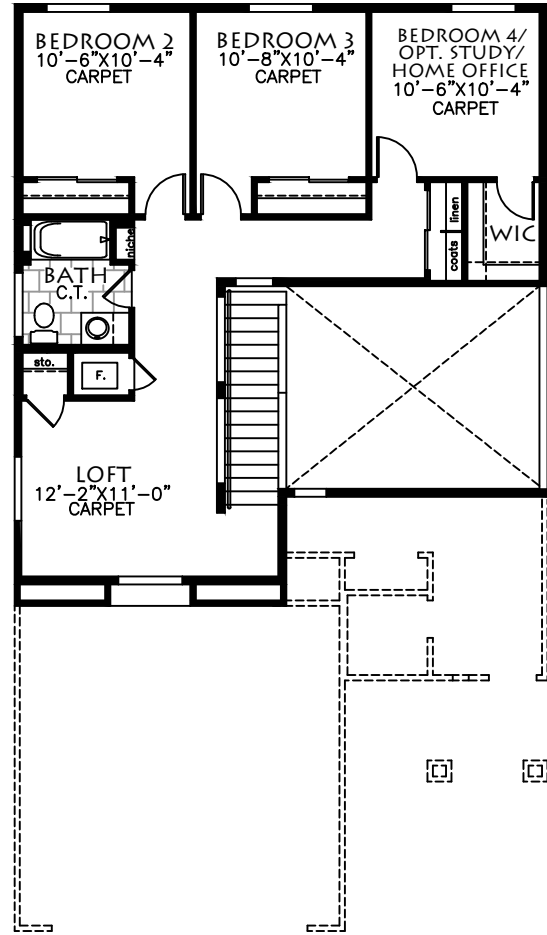

CLASSIC
★ AMERICAN ★
 HOMES

1ST FLOOR PLAN

2ND FLOOR PLAN

THE IDAHO
R1424
2,142 SQ. FT.

PRESENTATION PLAN

In the interest of continuous improvements, Classic American Homes reserves the right to modify any interior and exterior aspects of this plan including design, specifications, size, location, products, features, and price. These modifications may vary by plan and/or community and are subject to change without notice. Please contact your sales representative for details. EFFECTIVE DATE: FEB. 2024