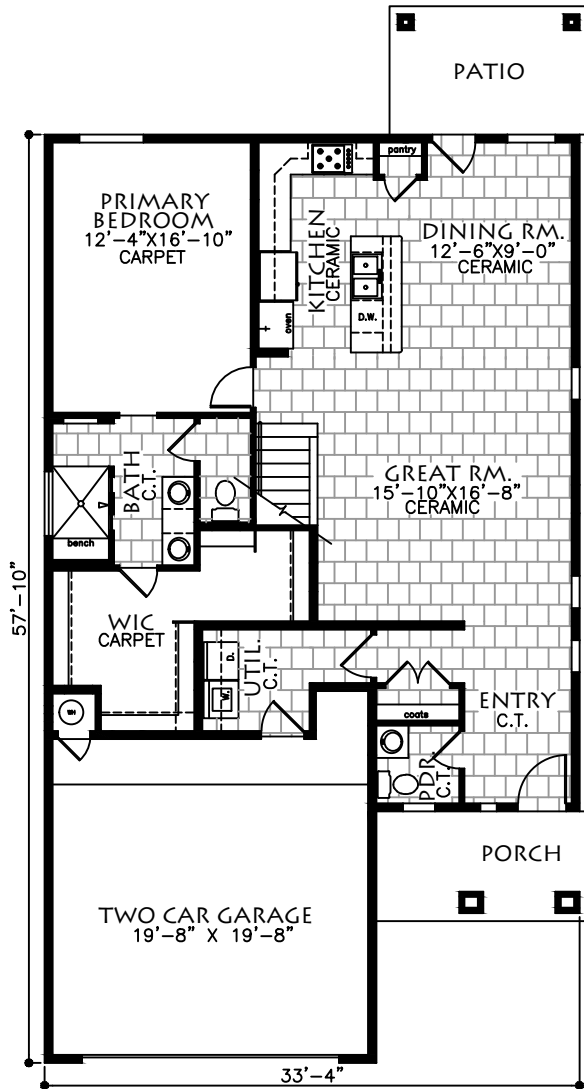

CLASSIC
★ AMERICAN ★
 HOMES

1ST FLOOR PLAN

2ND FLOOR PLAN

THE IDAHO
R1424
2,142 SQ. FT.

PRESENTATION PLAN

In the interest of continuous improvements, Classic American Homes reserves the right to modify any interior and exterior aspects of this plan including design, specifications, size, location, products, features, and price. These modifications may vary by plan and/or community and are subject to change without notice. Please contact your sales representative for details.
 EFFECTIVE DATE: JUL. 2025