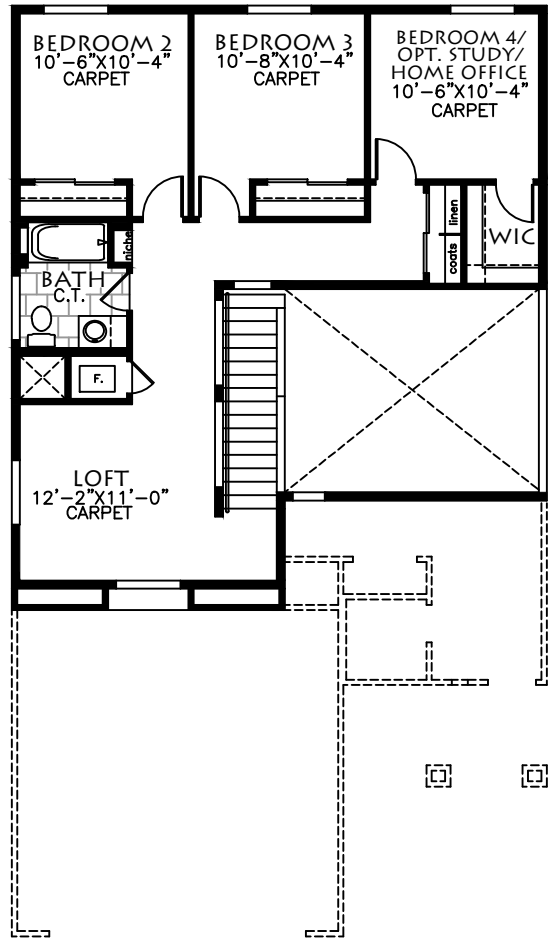

CLASSIC
★ AMERICAN ★
 HOMES

1ST FLOOR PLAN

2ND FLOOR PLAN

THE IDAHO
R1424
2,142 SQ. FT.

PRESENTATION PLAN

In the interest of continuous improvements, Classic American Homes reserves the right to modify any interior and exterior aspects of this plan including design, specifications, size, location, products, features, and price. These modifications may vary by plan and/or community and are subject to change without notice. Please contact your sales representative for details.
 EFFECTIVE DATE: JUL. 2025