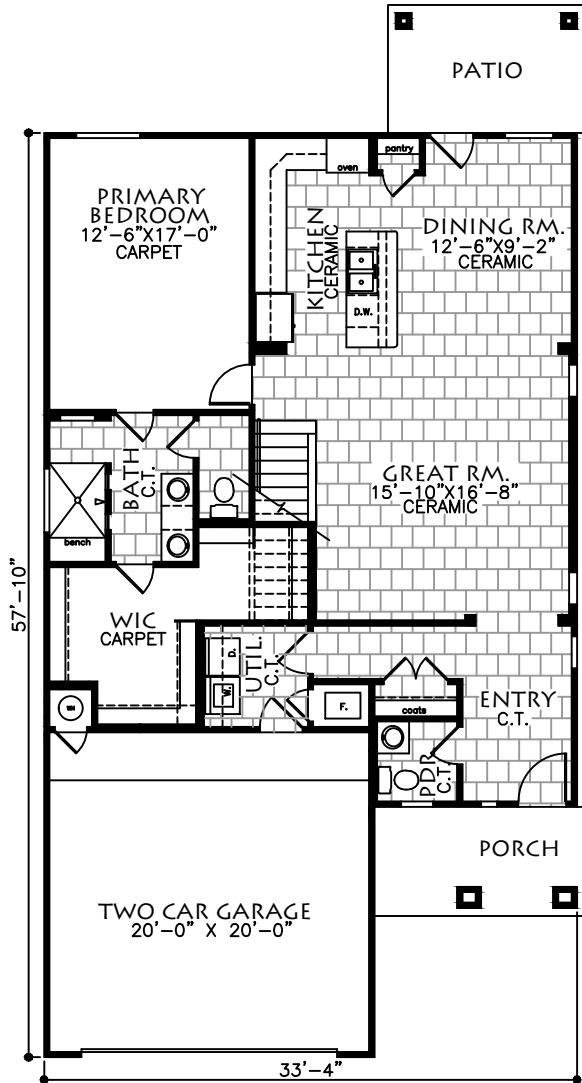

CLASSIC  
**★ AMERICAN ★**  
 HOMES

1ST FLOOR PLAN

2ND FLOOR PLAN

**THE IDAHO**  
**R1424**  
**2,142 SQ. FT.**

PRESENTATION PLAN

In the interest of continuous improvements, Classic American Homes reserves the right to modify any interior and exterior aspects of this plan including design, specifications, size, location, products, features, and price. These modifications may vary by plan and/or community and are subject to change without notice. Please contact your sales representative for details.  
 EFFECTIVE DATE: FEB. 2023