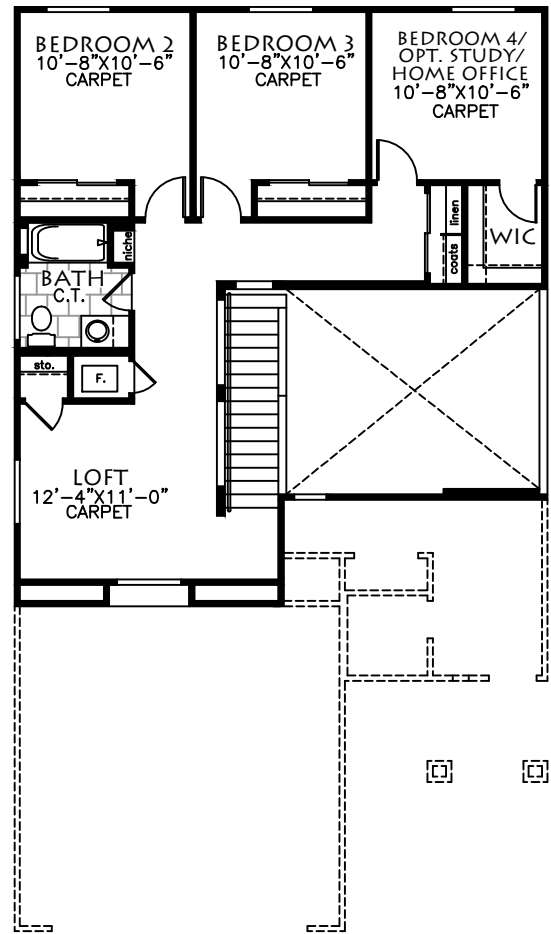

CLASSIC  
**★ AMERICAN ★**  
 HOMES

1ST FLOOR PLAN

2ND FLOOR PLAN

**THE IDAHO**  
**R1424**  
**2,142 SQ. FT.**

PRESENTATION PLAN

In the interest of continuous improvements, Classic American Homes reserves the right to modify any interior and exterior aspects of this plan including design, specifications, size, location, products, features, and price. These modifications may vary by plan and/or community and are subject to change without notice. Please contact your sales representative for details.  
 EFFECTIVE DATE: FEB. 2023