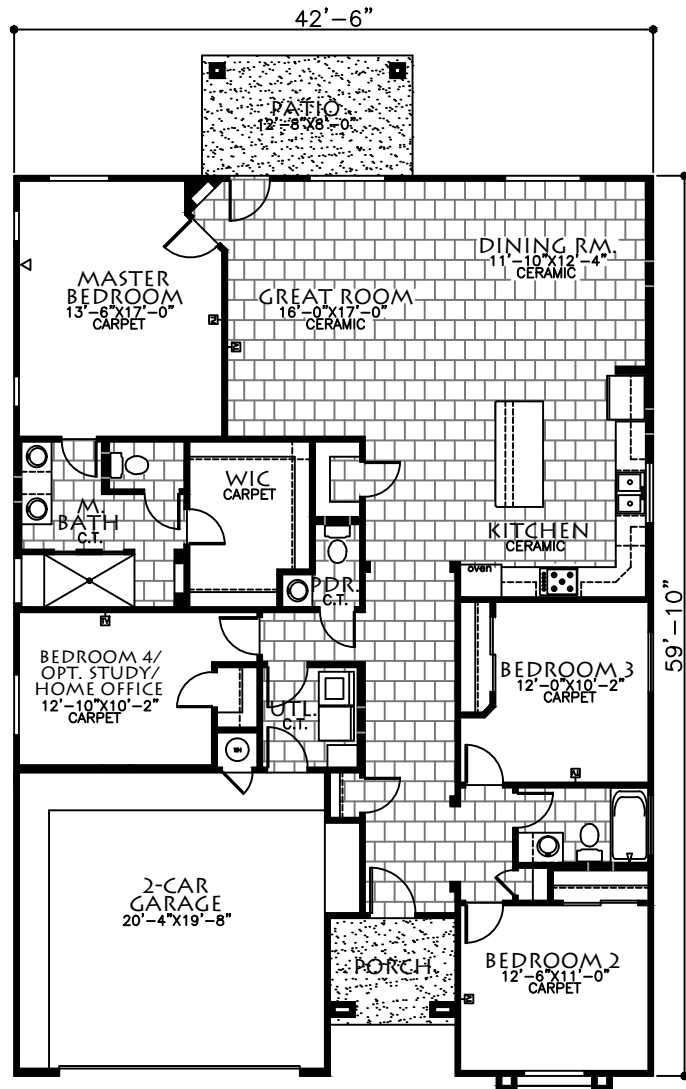

CLASSIC
★ AMERICAN ★
HOMES

FLOOR PLAN

THE MAINE
R0133
2,013 SQ. FT.

PRESENTATION PLAN

In the interest of continuous improvements, Classic American Homes reserves the right to modify any interior and exterior aspects of this plan including design, specifications, size, location, products, features, and price. These modifications may vary by plan and/or community and are subject to change without notice. Please contact you sales representative for details.
EFFECTIVE DATE: FEB. 2023