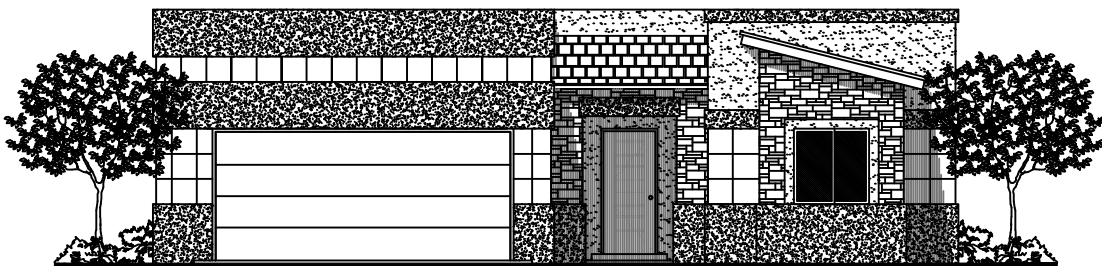

THE MAINE

R0133

S - ELEVATION (STUCCO)

C - ELEVATION (CULTURED STONE)

Y - ELEVATION (CONTEMPORARY)

Building the American Dream...

CLASSIC AMERICAN HOMES ★ 12770 EDGEMERE ★ EL PASO, TX 79938 ★ (915) 593-7707 ★ WWW.CLASSICAMERICAN.COM