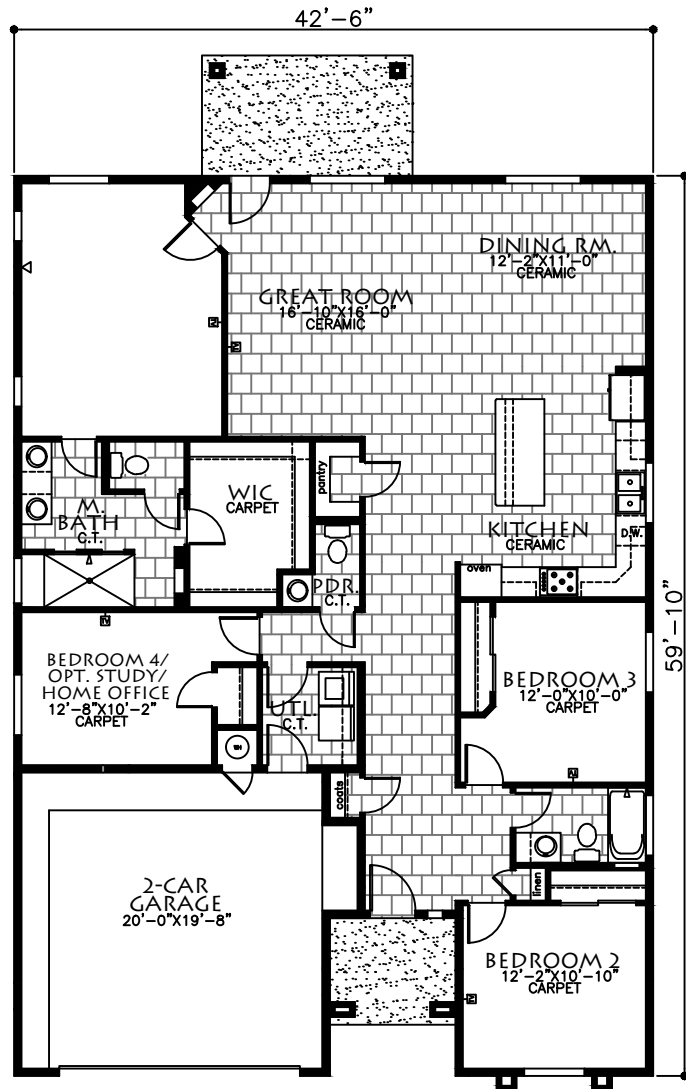

CLASSIC
★ AMERICAN ★
HOMES

THE MAINE
R0133
2,013 SQ. FT.

PRESENTATION PLAN

In the interest of continuous improvements, Classic American Homes reserves the right to modify any interior and exterior aspects of this plan including design, specifications, size, location, products, features, and price. These modifications may vary by plan and/or community and are subject to change without notice. Please contact your sales representative for details.
EFFECTIVE DATE: JUNE 2026