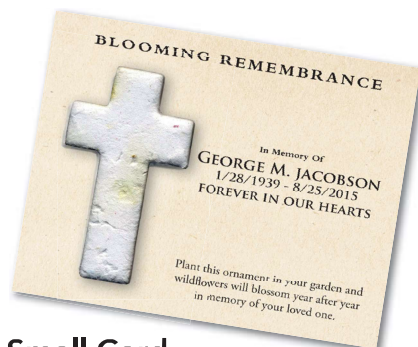

Mini Card

41BMC

4"L x 3"W

Small Card

41BSC

4.25"L x 3.66"W