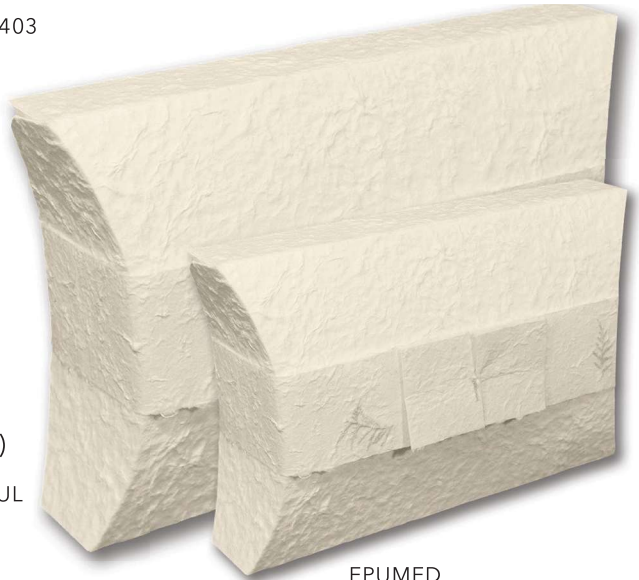

Floral

41SWG

Wood-Grain

Large: 3.75"L x 8.25"W x 10"H (240 Cubic Inches)
Extra Large: 4"L x 8.5"W x 10.75" H (305 Cubic Inches)

Extra Large only

Purity® Earthurn

Large: 6.75"L x 9.5"W x 5.5"H (210 Cubic Inches)
 Extra Large: 7.5"L x 10.8"W x 7.2"H (280 Cubic Inches)

Economy Pillow Earthurn®

Large: 13"L x 9"W x 4"H (230 Cubic Inches)
 Medium: 8.75"L x 5.75"H x 4"H (100 Cubic Inches)

Engraving available on Purity®,
 Economy Pillow, and Reflect Earthurns®

EPUL

EPUMED

Reflect® Earthurn