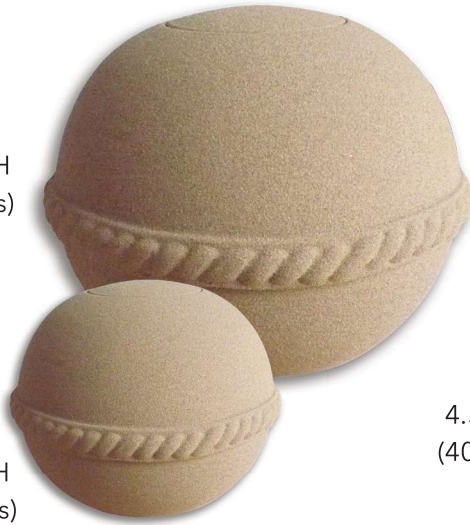

Round, Sand

Large: SGRS
9.75" Dia. x 8.25"H
(210 Cubic Inches)

Mini: SGQSM
4.5" Dia. x 4.5"H
(40 Cubic Inches)