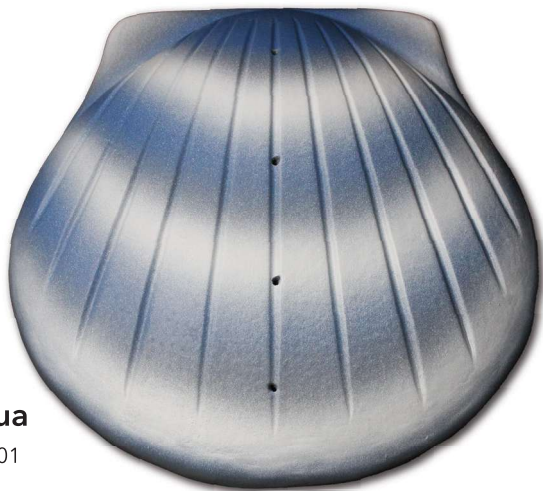

4110NM 4110NMED 4110N

^ = available in Medium

* = available in Extra Large

The Shell™

The Shell Urn is crafted from recycled molded paper, and each urn is hand-painted using water-based paints, making the Shell Urn the perfect eco-friendly biodegradable urn for water scattering. For each Shell Urn, a donation is made in memory of the deceased to an ocean conservation organization. This urn can accommodate two sets of remains. Custom colors available upon request. Matching brass keepsake available.