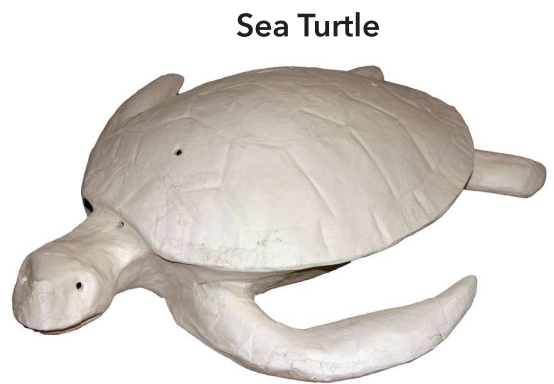

Water Biodegradable Urns

Water Biodegradable Urns are the perfect option to say goodbye to a loved one at sea. Most are designed to float briefly before gracefully sinking, for a memorable and healing goodbye on the water.

Sea Turtle