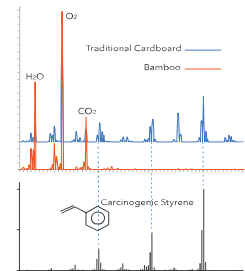

Bamboo burns cleaner and is better for the Earth

Independent lab testing showed that our caskets and containers burn at a lower temperature than traditional cardboard containers. Our products release only H_2O , O_2 , and CO_2 when burned, and do not emit the high-weight polymers and carcinogens that cardboard containers do when burned.