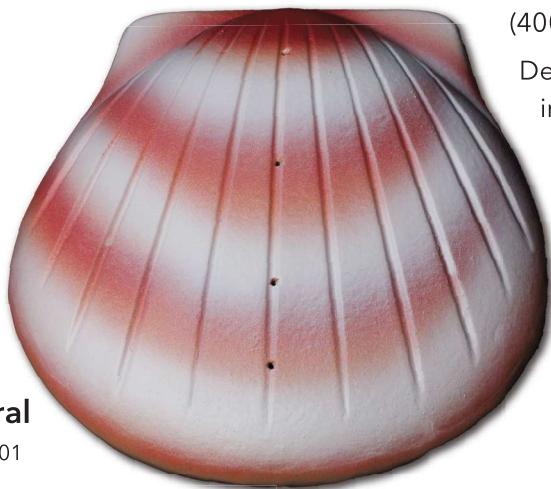

16" L x 16" W x 6.25" H
(400 Cubic Inches)
Designed for use
in deep water

Coral
CS-01