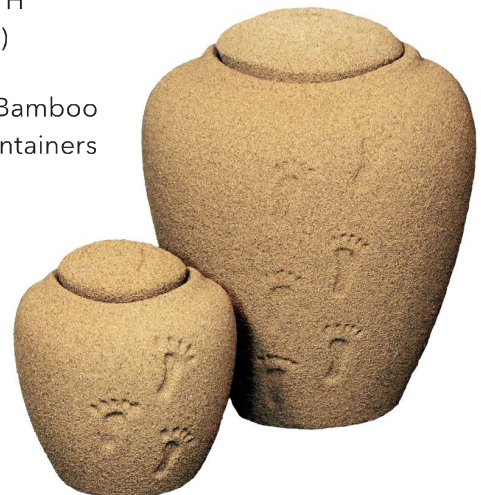

Keep At Home

Hand-crafted from bamboo ply or woven bamboo, a sustainable and rapidly renewable resource. These urns are not made using a bamboo species consumed by endangered panda populations. No toxic adhesives or finishes are used in the construction of this urn, and it is suitable for placement in the home or a cemetery niche. This urn can also be buried in the earth, where it will biodegrade naturally over time.

Tribute™, Bali Bamboo

6.25" L x 10.25" W x 6.25" H
(245 Cubic Inches)

- Woven bamboo lattice on all four sides.
- Bottom loading with steel screws.

Tribute™ Bamboo

6.25" L x 10.25" W x 6.25" H
(245 Cubic Inches)

- Bottom loading with steel screws.

Woven Bamboo

8.5" L x 8.5" W x 8.5" H
(367 Cubic Inches)

- This product matches our Bamboo caskets and Cremation Containers

Permanent Oceane™, Sand

Large: SGOSP, Mini: SGOSPM

Virtually identical to our popular Oceane, Sand biodegradable urn.

Fully kiln-fired and designed for permanent use.