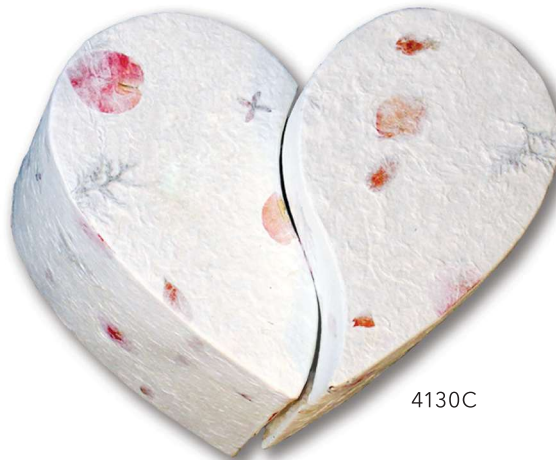

4130C

Companion
(Floral Only)
8.75"L x 11"W x 7.25"H
(400 Cubic Inches)