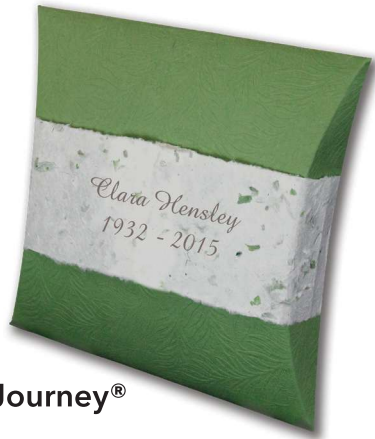

Water Biodegradable Urns are the perfect option to say goodbye to a loved one at sea. Most are designed to float briefly before gracefully sinking, for a memorable and healing goodbye on the water.

Journey®