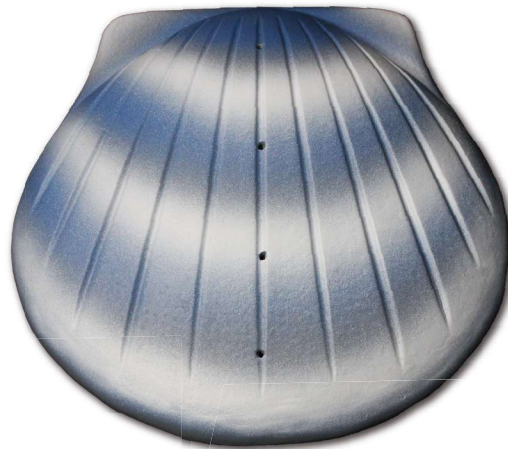

Water Biodegradable Urns

Water Biodegradable Urns are the perfect option to say goodbye to a loved one at sea. Most are designed to float briefly before gracefully sinking, for a memorable and healing goodbye on the water.

Shell