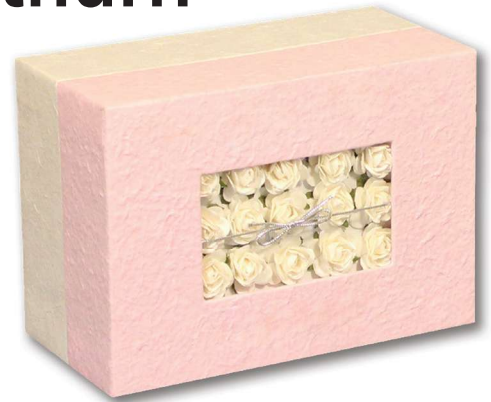

Floral Bouquet

Engraving is available
on Floral Bouquet only.

415FB

Celeste™

Leonardo Da Vinci said, "Simplicity is the ultimate sophistication." That aspiration is realized with our new Celeste urn. Created from compostable plant starch, using an earth-friendly molding process, these fully biodegradable urns are an elegant and dignified option for earth burial, interring in a cemetery niche, or keeping at home.