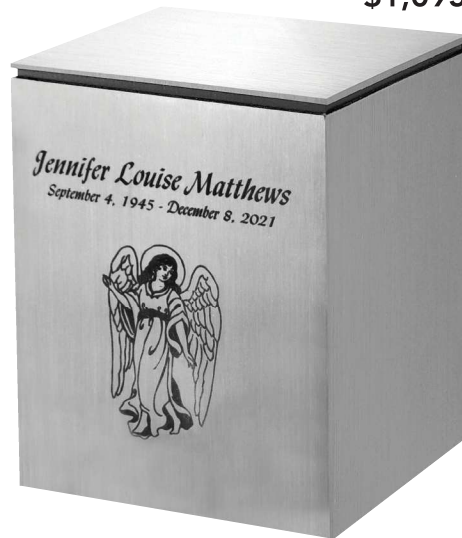

\$3,595

N
B

\$950

3WP200
NORFOLK
9.5" H x 7.5" Dia.
PEWTER
Volume: 220ci
Access: Top

*shown w/ optional silver charm 71010459,
available at additional charge
shown w/ times new roman font*

\$1,095

N
B

310SS
LODI
7.375" H x 5.5" W x 5.5" D
STAINLESS STEEL
Volume: 204ci
Access: Bottom