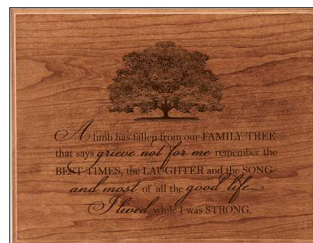

$1,225

H

$775

H

3DS111
**THE GOOD LIFE
COMPANION 5" x 7" PHOTO URN**
8.75" H x 14.125" W x 10.5" D
CHERRY
Volume: 430ci
Access: Bottom

71214599
THE BEST TIMES FAMILY TREE
9.75" H x 8.5" W x 7" D
CHERRY
Volume: 272ci
Access: Bottom

"A limb has fallen from our family tree that says GRIEVE NOT FOR ME. REMEMBER THE BEST TIMES, THE LAUGHTER AND THE SONG AND MOST OF ALL THE GOOD LIFE I LIVED WHILE I WAS STRONG."

H
N

$625

71214548
**ALWAYS NEAR
4" x 6" PHOTO URN**
9.25" H x 11.75" W x 4.5" D
MAPLE
Volume: 200ci
Access: Bottom