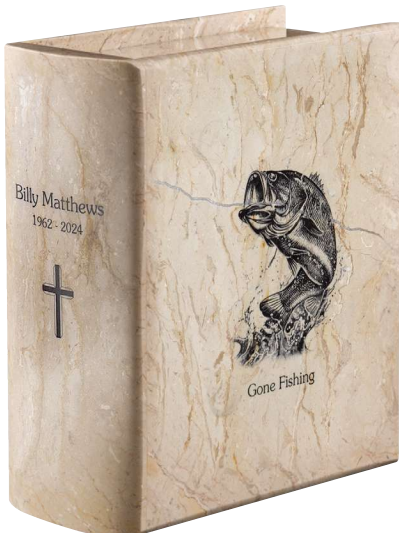

Access: Bottom

shown w/ optional design image and text engraving available at additional charge
shown w/ times new roman font

H
N
B

\$550

71234686

MASON

10.5" H x 4.5" W x 9" D

MARBLE

Volume: 220ci

Access: Bottom

shown w/ optional design image and text engraving available at additional charge
shown w/ times new roman font

H
N
B

\$550

71234685

BELLBROOK

10.5" H x 4.5" W x 9" D