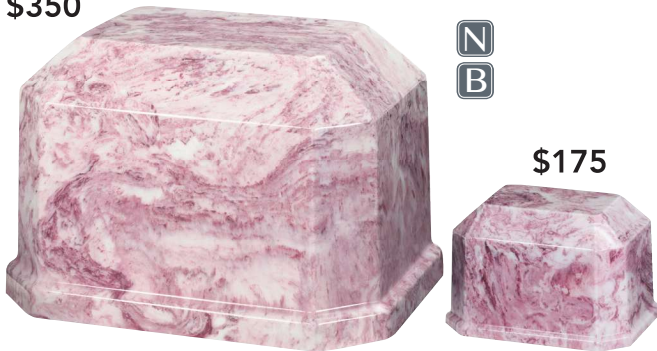

N
B

$175

3WM470	3WM470KS
WILD ROSE MARBLE	WILD ROSE MARBLE KEEPSAKE
7" H x 10.625" W x 8" D	2.625" H x 4" W x 3" D
CULTURED MARBLE	CULTURED MARBLE
Volume: 200ci	Volume: 6ci
Access: Bottom	Access: Bottom

$350