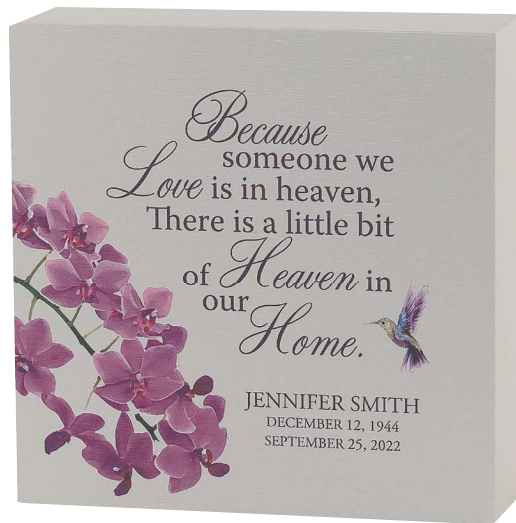

71232996
ALWAYS AT MY SIDE
BOX URN
10.5" H x 10.5" W x 3" D
PINE
Volume: 200ci
Access: Back

shown w/ times new roman font

name and dates can be added at no additional charge
please allow 48 hours for custom printing

$450