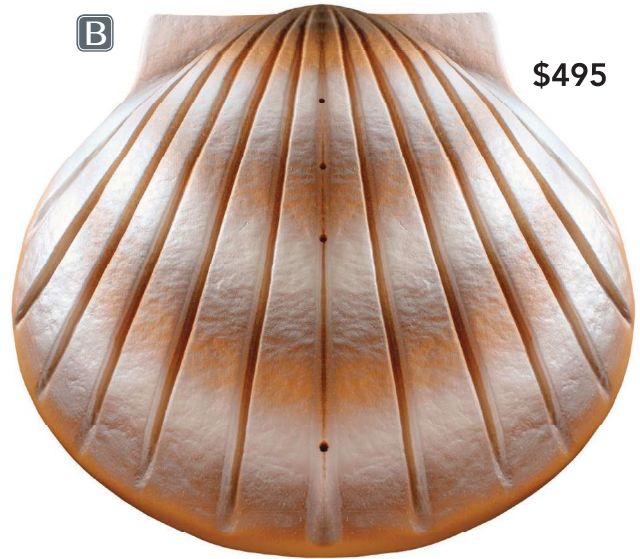

$495

3PA100
SHELL™ URN - PEARL

6.25" H x 16" W x 16" D

RECYCLED PAPER

Volume: 400ci

Access: End

*designed to float briefly and sink gracefully in water
hand painted, each urn is unique and will vary slightly*