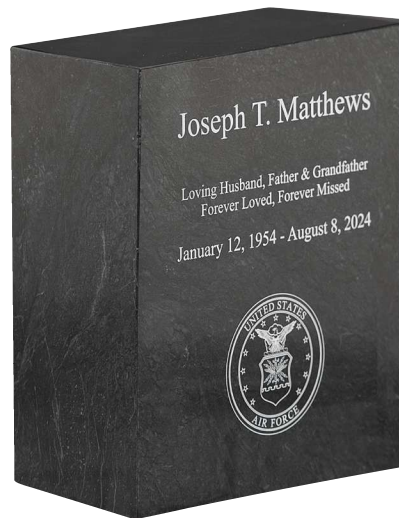

$375

71234788

RAHN

10" H x 8" W x 4" D

MARBLE

Volume: 218ci

Access: Bottom

shown w/ optional design image and text engraving available at additional charge
shown w/ times new roman font

H
N
B