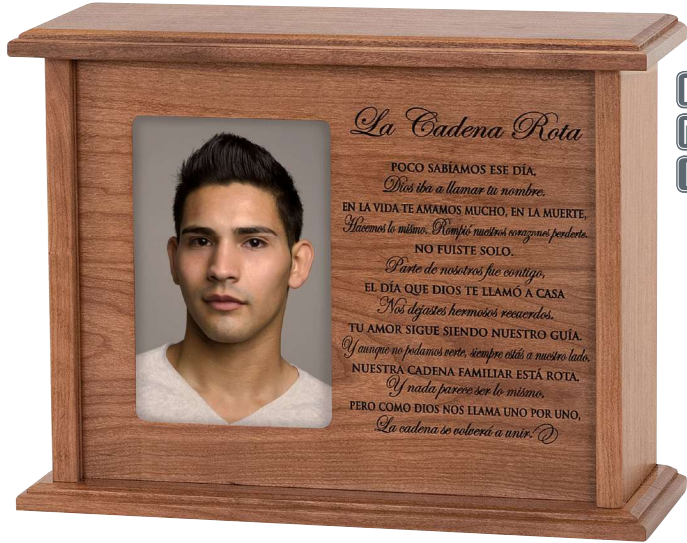

$625

H
N
B

71232994
LA CADENA ROTA 4" x 6" PHOTO URN
(THE BROKEN CHAIN)
9.25" H x 11.75" W x 4.5" D
CHERRY
Volume: 200ci
Access: Bottom
◀ top or back