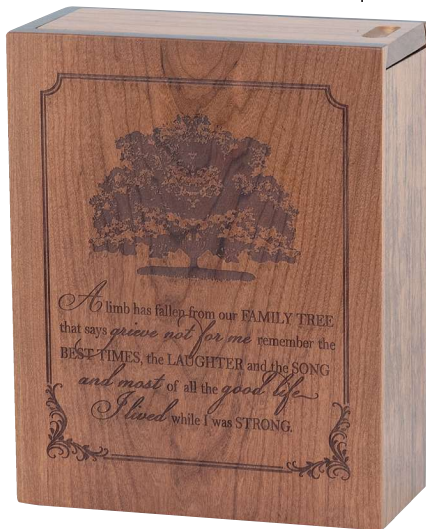

H
S

"A limb has fallen from our family tree that says grieve not for me remember the best times, the laughter and the song and most of all the good life I lived while I was strong."

3DS333
FAMILY TREE SCATTERING URN
10.375" H x 8.25" W x 3.75" D
CHERRY
Volume: 184ci
Access: Top
comes as shown

← back only

$495

H
S