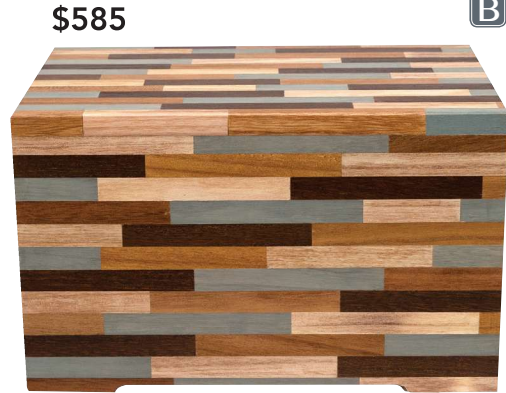

suitable for water and earth burial

71233451
OCEANE™ SAND MINI

5.25" H x 5" Dia.

PARTIALLY FIRED CLAY AND SAND

Volume: 50ci

Access: Top

suitable for water and earth burial

\$585