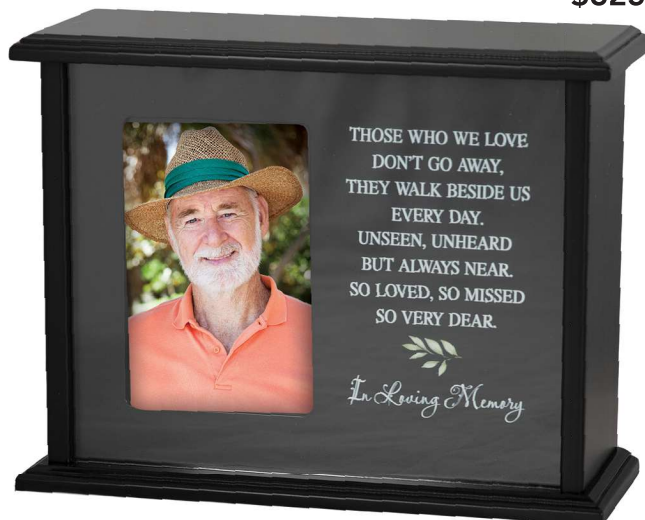

"A limb has fallen from our family tree that says GRIEVE NOT FOR ME. REMEMBER THE BEST TIMES, THE LAUGHTER AND THE SONG AND MOST OF ALL THE GOOD LIFE I LIVED WHILE I WAS STRONG."

H
N

\$625

71214548
**ALWAYS NEAR
 4" x 6" PHOTO URN**
 9.25" H x 11.75" W x 4.5" D
 MAPLE
 Volume: 200ci
 Access: Bottom