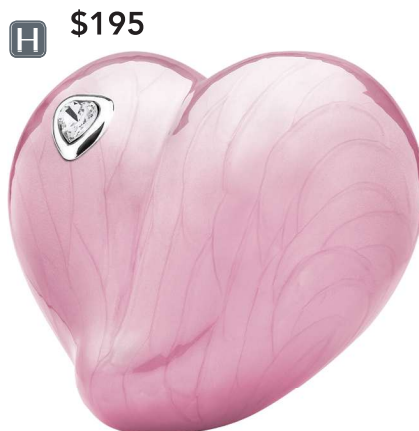

\$195

71233268
JOY - SOFT PINK
 6.5" H x 4.3" Dia.
 BRASS AND ALLOY
 Volume: 49ci
 Access: Top

\$195

71235196
JOY - WHITE
 6.5" H x 4.3" Dia.
 BRASS AND ALLOY
 Volume: 49ci
 Access: Top

\$195

71235436
**JOY HEART W/ CRYSTAL
 LIGHT BLUE**
 4.13" H x 4.53" W x 5.31" D
 BRASS & ALLOY
 Volume: 37ci
 Access: Bottom