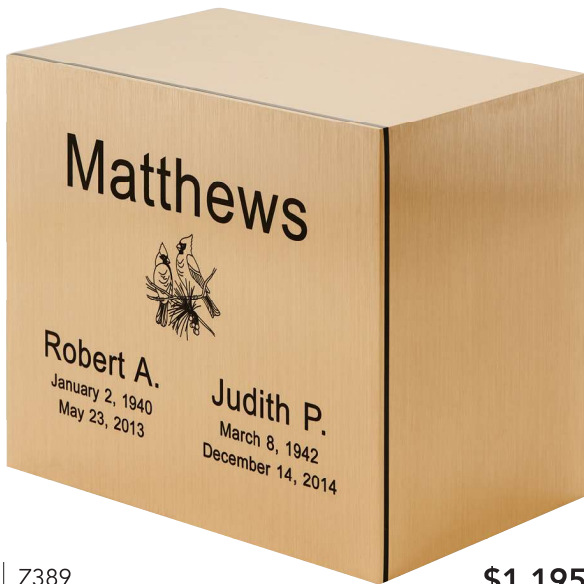

$1,195

Z389
TOGETHER COMPANION
8" H x 9.5" W x 6.125" D
FABRICATED BRONZE

Volume: 420ci
Access: Bottom

*shown w/ optional design image and text
engraving available at additional charge
shown w/ arial font*