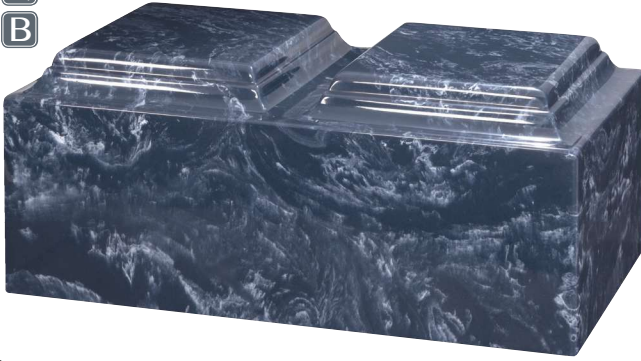

cultured marble

N
B

$595

3WM460D
NAVY BLUE MARBLE DOUBLE
6.25" H x 15" W x 8" D
CULTURED MARBLE
Volume: 420ci
Access: Bottom

N
B

$595