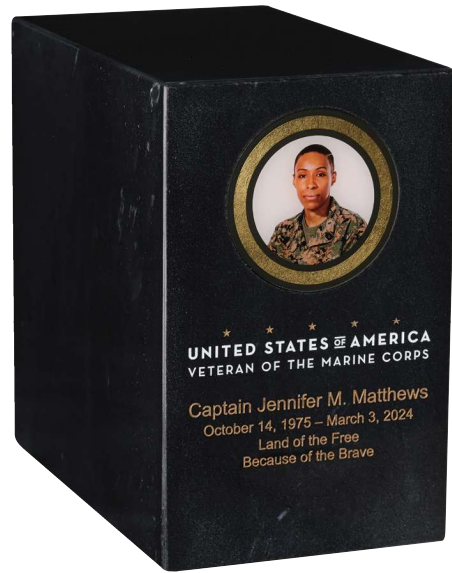

H
S

\$795

71235735

APEX

8" H x 5" W x 8.5" D

MARBLE

Volume: 200ci

Access: Bottom