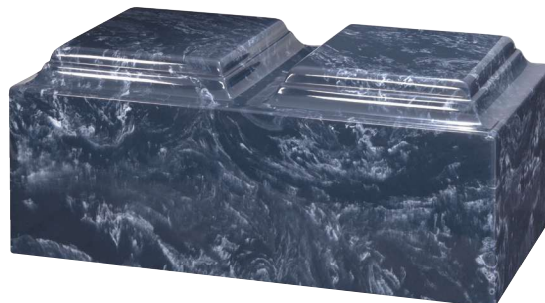

3WM460D
NAVY BLUE MARBLE
DOUBLE
Separate Compartment
Page 104