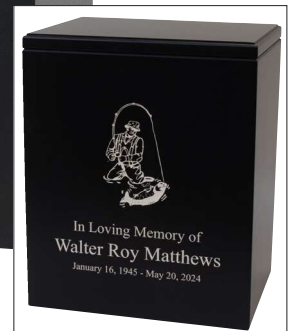

71232981
BRUNSWICK
9.5" H x 7.75" W x 5.75" D
MAPLE, BLACK FINISH
Volume: 280ci
Access: Bottom
shown w/ optional design image and text engraving available at additional charge
shown w/ times new roman font