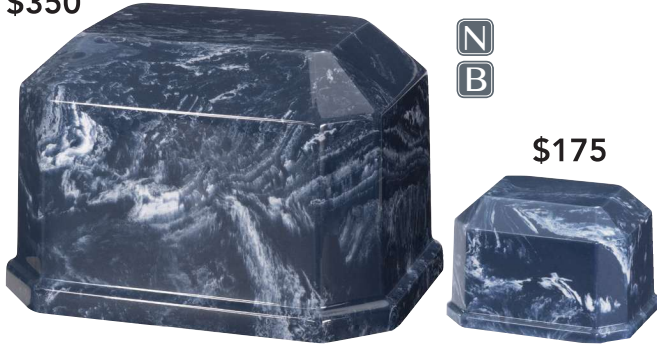

cultured marble

$350

N
B

$175

3WM460	3WM460KS
NAVY BLUE MARBLE	NAVY BLUE MARBLE KEEPSAKE
7" H x 10.625" W x 8" D	2.625" H x 4" W x 3" D
CULTURED MARBLE	CULTURED MARBLE
Volume: 200ci	Volume: 6ci
Access: Bottom	Access: Bottom

$350