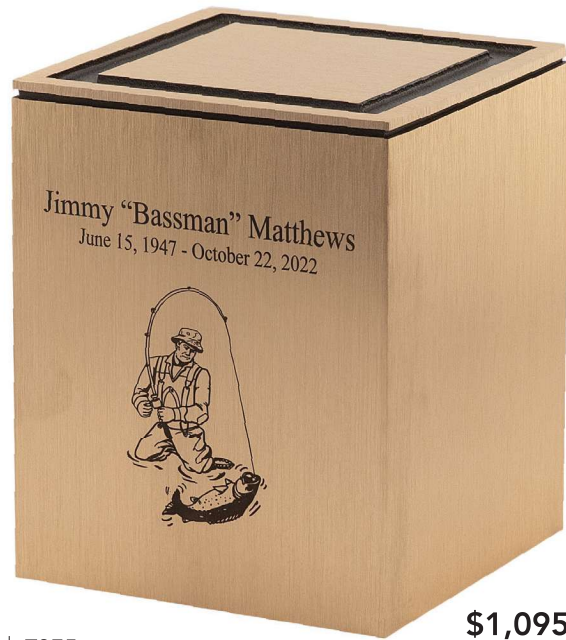

\$895

71010445

INTERLUDE

9.125" H x 3.5" W x 6.25" D

FABRICATED BRONZE

Volume: 208ci

Access: Back

shown w/ optional engraving & appliqué available at additional charge

shown w/ arial font

shown w/ Praying Hands appliqué 71007114

\$895

Z385
SOLITUDE
 8" H x 5.5" W x 5.75" D
 FABRICATED BRONZE

Volume: 208ci
 Access: Bottom

*optional appliques are available at additional charge
 shown w/ Crucifix appliqué 71216514*

\$1,095

Z375
GUARDIAN
 8" H x 5.5" W x 5.75" D
 CAST TOP W/ FABRICATED BRONZE

Volume: 208ci
 Access: Bottom

*shown w/ optional design image and text
 engraving available at additional charge
 shown w/ times new roman font*