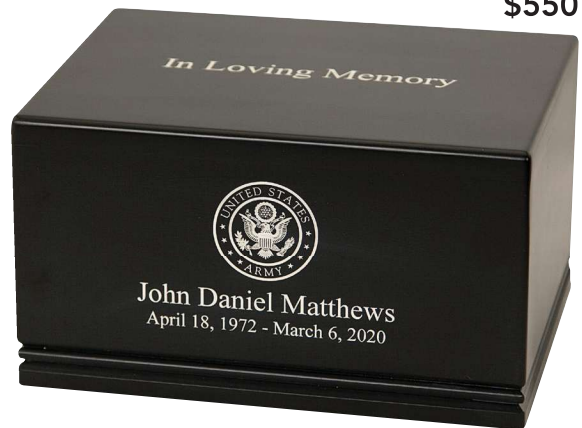

$550

71214591

ARISTOCRAT - BLACK

5" H x 9" W x 7" D

MAPLE

Volume: 215ci

Access: Bottom

shown w/ optional design image and text engraving available at additional charge

shown w/ times new roman font