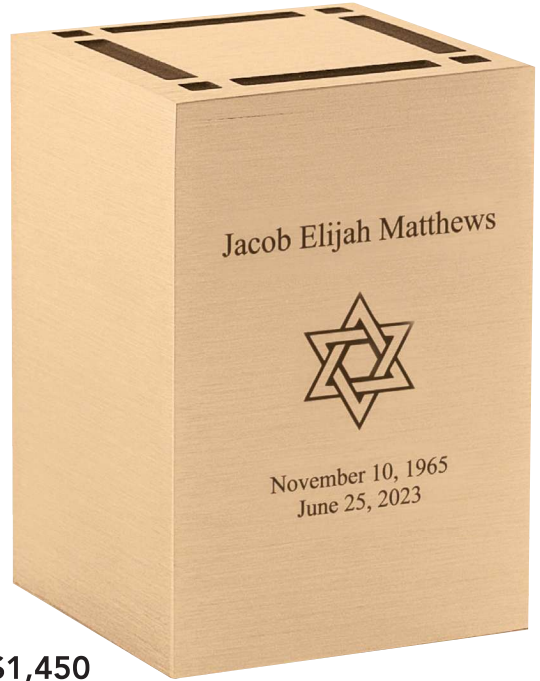

$1,450

71010453
DIAMOND
8" H x 5.5" W x 5.5" D
CAST FACE
Volume: 218ci
Access: Bottom
shown w/ optional design image and text engraving available at additional charge
shown w/ times new roman font