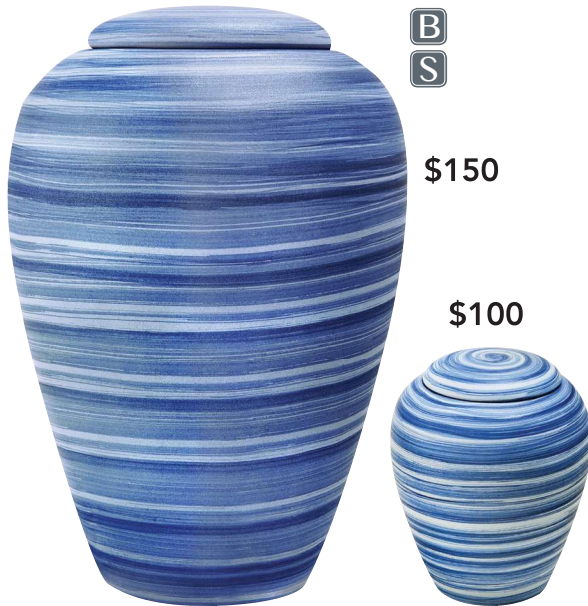

B
S

$150

$100

71233278 | 71233279
PLACIDITY | **PLACIDITY KEEPSAKE**
10.6" H x 7.9" Dia. | 3.9" H x 3.1" Dia.
CLAY | CLAY
Volume: 245ci | Volume: 19ci
Access: Top | Access: Top

suitable for water and earth burial | *suitable for water and earth burial*

Not intended for long-term storage of cremated remains.