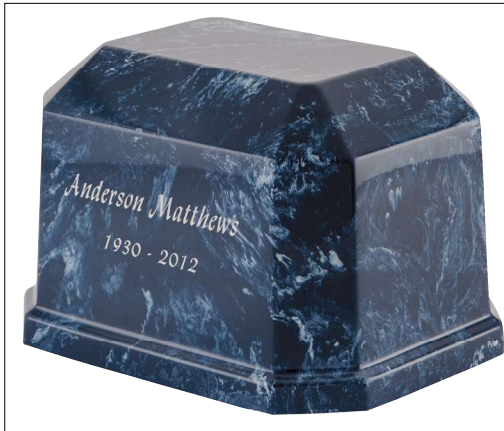

N
B

\$595

3WM420D
WHITE MARBLE DOUBLE
6.25" H x 15" W x 8" D
CULTURED MARBLE
Volume: 420ci
Access: Bottom

CULTURED MARBLE PERSONALIZATION

For personalization options, see price list.

shown engraved w/ times new roman italic font