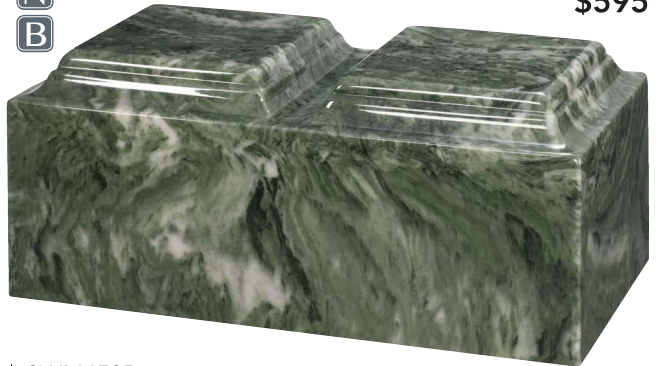

N
B

\$595

3WM470D
WILD ROSE MARBLE DOUBLE
6.25" H x 15" W x 8" D
CULTURED MARBLE
Volume: 420ci
Access: Bottom

N
B

\$595

3WM450D
GREEN MARBLE DOUBLE
6.25" H x 15" W x 8" D
CULTURED MARBLE
Volume: 420ci
Access: Bottom