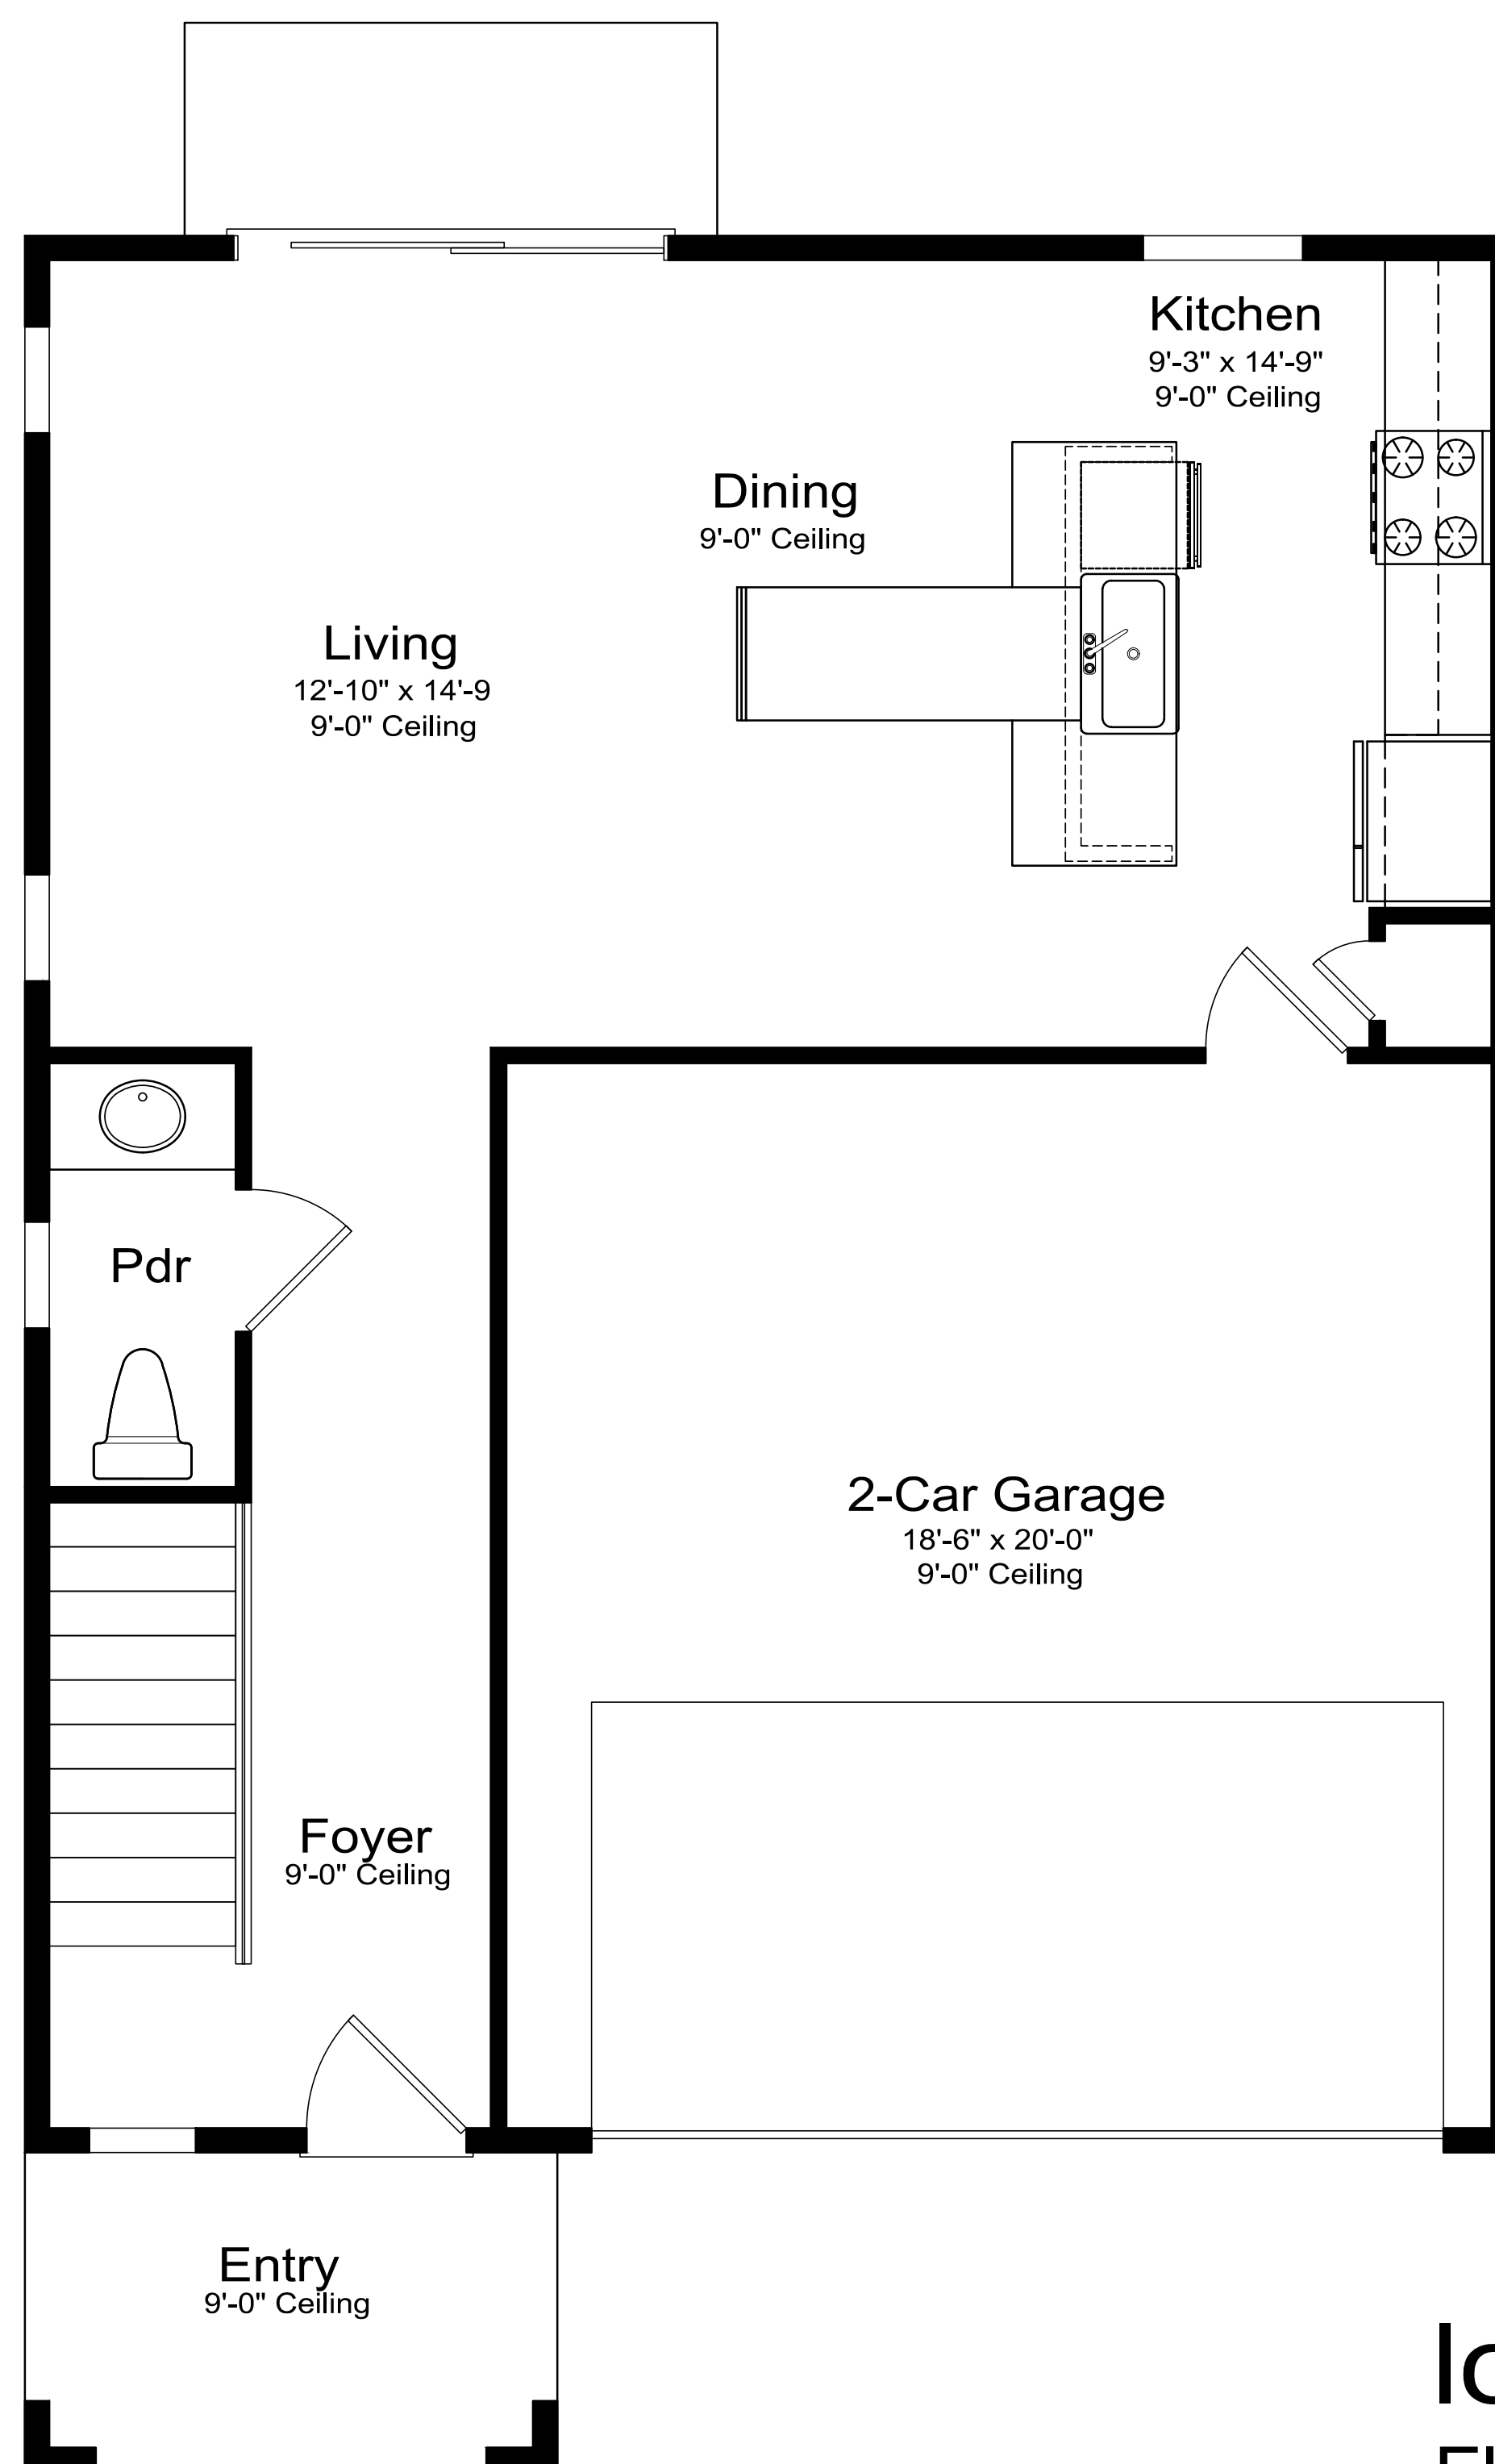

THE CORE SPANISH ECCLECTIC

upper
Floor

AREA CALCULATIONS

LOWER LIVING	620 S.F.
UPPER LIVING	936 S.F.
TOTAL	1556 S.F.
ENTRY	60 S.F.
GARAGE	388 S.F.
TOTAL AREA	2004 S.F.

lower
Floor

THE CORE
SPANISH ECCLECTIC