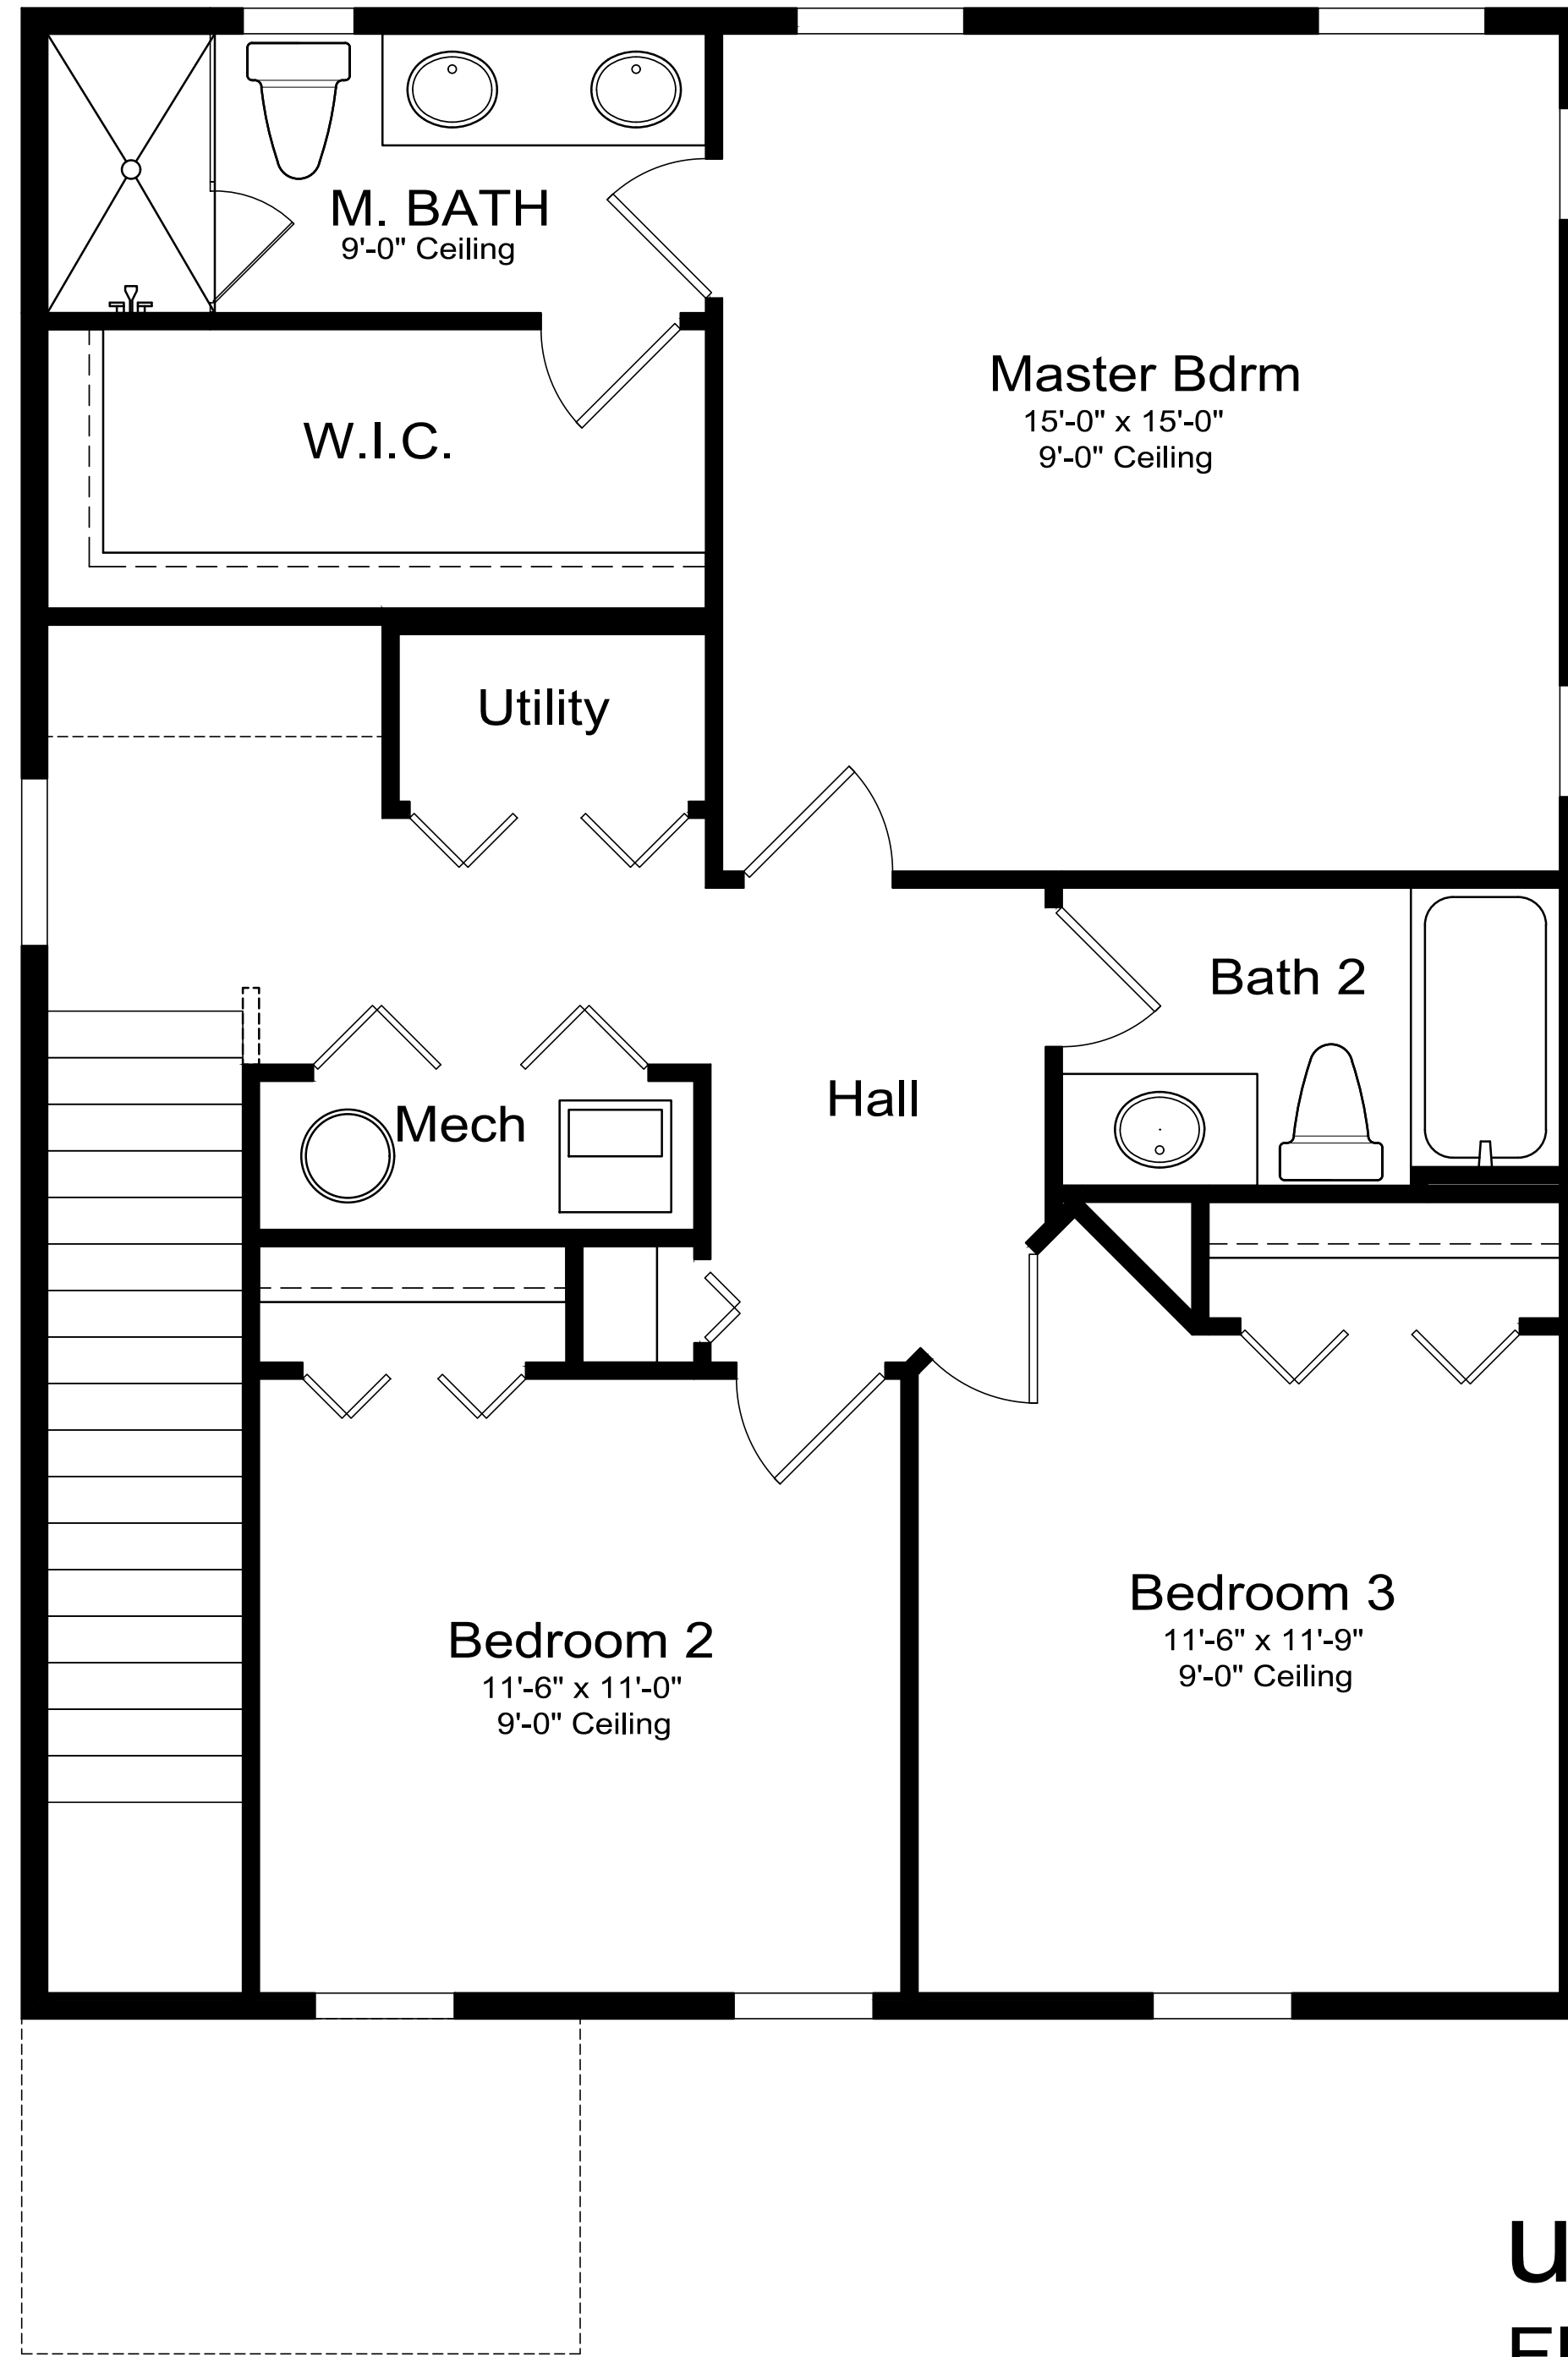

THE CORE SPANISH ECCLECTIC

upper
Floor

AREA CALCULATIONS

LOWER LIVING	620 S.F.
UPPER LIVING	936 S.F.
TOTAL	1556 S.F.
ENTRY	60 S.F.
GARAGE	388 S.F.
TOTAL AREA	2004 S.F.

lower
Floor

THE CORE
SPANISH ECCLECTIC