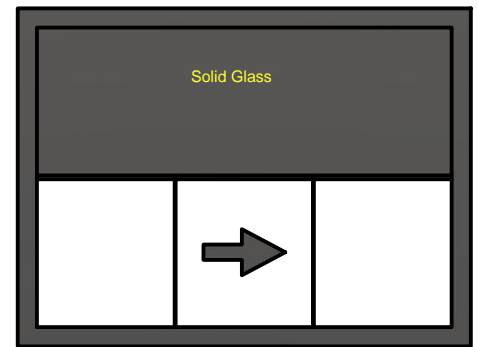

Vision Doors Concession

Sizes Available (listed as ROUGH OPENING sizes in width x height)

48x36 60x36 72x36
 48x42 60x42 72x42

Self Storing Screens

*3500 series Awnings, 1302 Serving Windows or our 1325 Awning Window Combo Units.

*Available with Mill, White or Black Frames

Configuration 1

Configuration 2

Configuration 3

Configuration 4

Configuration 5

Configuration 6

Configuration 7

Configuration 8

Configuration 9

Configuration 10

Quick Ship Configurations & Sizes (15 day lead time)

Available in our 1302 Series Serving Window or our 1325 Series Awning/Window Combo Unit

Config.1

48x36
 48x42
 72x42
 48x36
 48x42