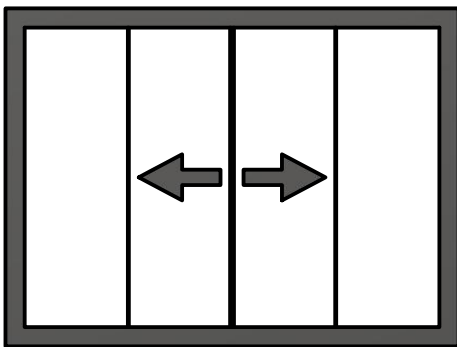

Vision Doors Concession

Sizes Available (listed as ROUGH OPENING sizes in width x height)

48x36 60x36 72x36
 48x42 60x42 72x42

Self Storing Screens

*3500 series Awnings, 1302 Serving Windows or our 1325 Awning Window Combo Units.

*Available with Mill, White or Black Frames

Configuration 1

Configuration 2

Configuration 3

Configuration 4

Configuration 5

Configuration 6

Configuration 7

Configuration 8

Configuration 9

Configuration 10

Quick Ship Configurations & Sizes (15 day lead time)

Available in our 1302 Series Serving Window or our 1325 Series Awning/Window Combo Unit

Config.1

48x36
 48x42
 72x42
 48x36
 48x42