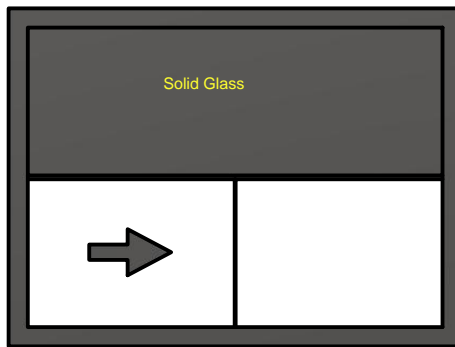

Vision Doors Concession

Sizes Available (listed as ROUGH OPENING sizes in width x height)

48x36 60x36 72x36
 48x42 60x42 72x42

Self Storing Screens

*3500 series Awnings, 1302 Serving Windows or our 1325 Awning Window Combo Units.

*Available with Mill, White or Black Frames

Configuration 1

Configuration 2

Configuration 3

Configuration 4

Configuration 5

Configuration 6

Configuration 7

Configuration 8

Configuration 9

Configuration 10

Quick Ship Configurations & Sizes (15 day lead time)

Available in our 1302 Series Serving Window or our 1325 Series Awning/Window Combo Unit

Config.1

48x36
 48x42
 72x42
 48x36
 48x42