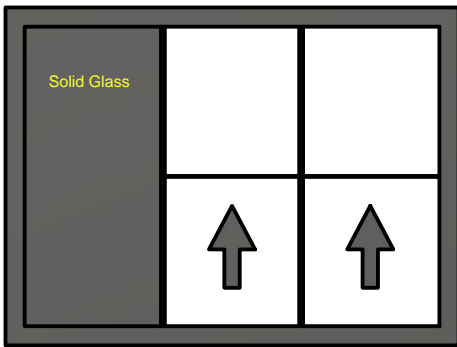

Vision Doors Concession

Sizes Available (listed as ROUGH OPENING sizes in width x height)

48x36 60x36 72x36
 48x42 60x42 72x42

Self Storing Screens

*3500 series Awnings, 1302 Serving Windows or our 1325 Awning Window Combo Units.

*Available with Mill, White or Black Frames

Configuration 1

Configuration 2

Configuration 3

Configuration 4

Configuration 5

Configuration 6

Configuration 7

Configuration 8

Configuration 9

Configuration 10

Quick Ship Configurations & Sizes (15 day lead time)

Available in our 1302 Series Serving Window or our 1325 Series Awning/Window Combo Unit

Config.1

48x36
 48x42
 72x42
 48x36
 48x42