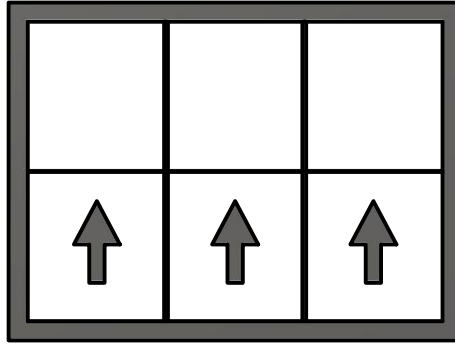

Vision Doors Concession

Sizes Available (listed as ROUGH OPENING sizes in width x height)

48x36 60x36 72x36
 48x42 60x42 72x42

Self Storing Screens

*3500 series Awnings, 1302 Serving Windows or our 1325 Awning Window Combo Units.

*Available with Mill, White or Black Frames

Configuration 1

Configuration 2

Configuration 3

Configuration 4

Configuration 5

Configuration 6

Configuration 7