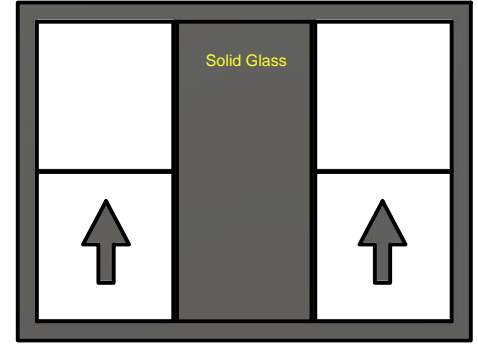

Vision Doors Concession

Sizes Available (listed as ROUGH OPENING sizes in width x height)

48x36 60x36 72x36
 48x42 60x42 72x42

Self Storing Screens

*3500 series Awnings, 1302 Serving Windows or our 1325 Awning Window Combo Units.

*Available with Mill, White or Black Frames

Configuration 1

Configuration 2

Configuration 3

Configuration 4

Configuration 5

Configuration 6

Configuration 7

Configuration 8

Configuration 9

Configuration 10

Quick Ship Configurations & Sizes (15 day lead time)

Available in our 1302 Series Serving Window or our 1325 Series Awning/Window Combo Unit

Config.1

48x36
 48x42
 72x42
 48x36
 48x42