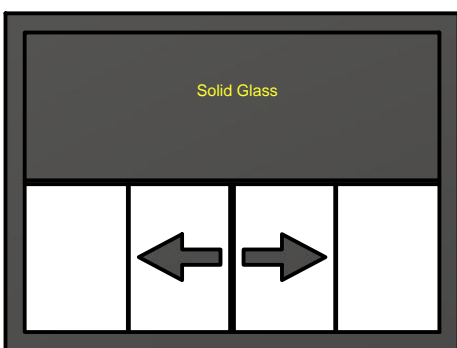

Vision Doors Concession

Sizes Available (listed as ROUGH OPENING sizes in width x height)

48x36 60x36 72x36
 48x42 60x42 72x42

Self Storing Screens

*3500 series Awnings, 1302 Serving Windows or our 1325 Awning Window Combo Units.

*Available with Mill, White or Black Frames

Configuration 1

Configuration 2

Configuration 3

Configuration 4

Configuration 5

Configuration 6

Configuration 7

Configuration 8

Configuration 9

Configuration 10

Quick Ship Configurations & Sizes (15 day lead time)

Available in our 1302 Series Serving Window or our 1325 Series Awning/Window Combo Unit

Config.1

48x36
 48x42
 72x42
 48x36
 48x42