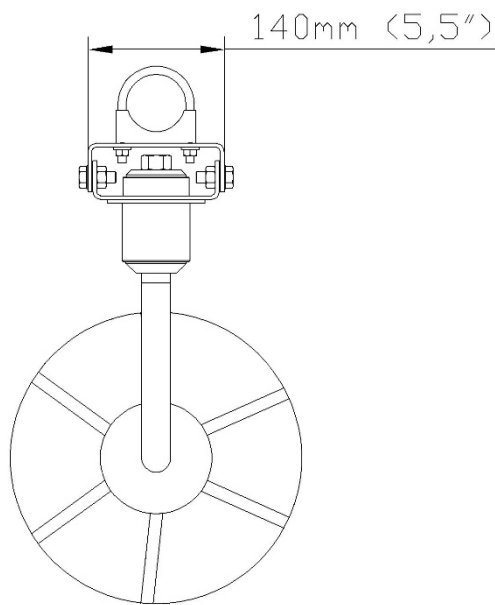

EasySwing Mini technical information

Distance from wall:	47 cm (18,5")
Bracket size:	38 cm x 14 cm (14,9" x 5,5")
Height:	62 cm (24,4")
Brush discs quantity :	12 pcs
Weight:	20 kg (44 lb)
Paint:	Zinc base, polyester surface
Color:	Black (RAL9004)

Transitkit	Quantity pcs	Size mm (l x w x h) (Size in (l x w x h))	Weight kg (Weight lb)
Cardboard box	1 pc	600 x 400 x 160 (23,6" x 15,7" x 6,3")	21 kg (46,3 lb)
Eur pallet	44 pcs	1200 x 800 x 1900 (47,2" x 31,5" x 74,8")	924 kg (2037 lb)
Eur pallet in container	44 pcs	1200 x 800 x 1900 (47,2" x 31,5" x 74,8")	924 kg (2037 lb)