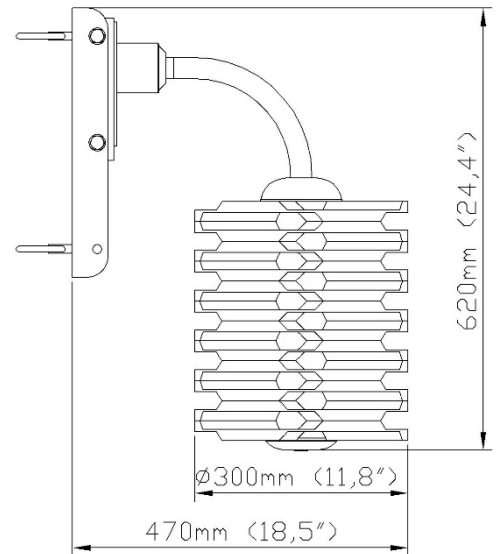

EasySwing Mini technical information

Distance from wall:	47 cm (18,5")
Bracket size:	38 cm x 14 cm (14,9" x 5,5")
Height:	62 cm (24,4")
Brush discs quantity :	12 pcs
Weight:	20 kg (44 lb)
Paint:	Zinc base, polyester surface
Color:	Black (RAL9004)

Transitkit	Quantity pcs	Size mm (l x w x h) (Size in (l x w x h))	Weight kg (Weight lb)
Cardboard box	1 pc	600 x 400 x 160 (23,6" x 15,7" x 6,3")	21 kg (46,3 lb)
Eur pallet	44 pcs	1200 x 800 x 1900 (47,2" x 31,5" x 74,8")	924 kg (2037 lb)
Eur pallet in container	44 pcs	1200 x 800 x 1900 (47,2" x 31,5" x 74,8")	924 kg (2037 lb)