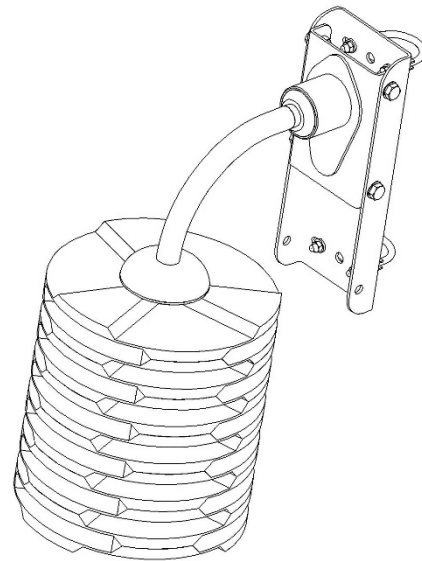

EasySwing Mini technical information

Distance from wall:	47 cm (18,5")
Bracket size:	38 cm x 14 cm (14,9" x 5,5")
Height:	62 cm (24,4")
Brush discs quantity :	12 pcs
Weight:	20 kg (44 lb)
Paint:	Zinc base, polyester surface
Color:	Black (RAL9004)

Transitkit	Quantity pcs	Size mm (l x w x h) (Size in (l x w x h))	Weight kg (Weight lb)
Cardboard box	1 pc	600 x 400 x 160 (23,6" x 15,7" x 6,3")	21 kg (46,3 lb)
Eur pallet	44 pcs	1200 x 800 x 1900 (47,2" x 31,5" x 74,8")	924 kg (2037 lb)
Eur pallet in container	44 pcs	1200 x 800 x 1900 (47,2" x 31,5" x 74,8")	924 kg (2037 lb)