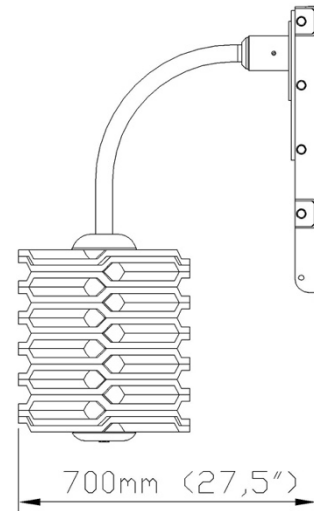

EasySwing Midi NEW technical information

| | |
|------------------------|------------------------------|
| Distance from wall: | 70 cm (27,5") |
| Bracket size: | 68 cm x 14 cm (26,8" x 5,5") |
| Height: | 104 cm (41") |
| Brush discs quantity : | 13 pcs |
| Weight: | 48 kg (106 lb) |
| Paint: | Zinc base, polyester surface |
| Color: | Black (RAL9004) |

| Transitkit | Quantity pcs | Size mm (l x w x h) (Size in (l x w x h)) | Weight kg (Weight lb) |
|-------------------------|--------------|--|--------------------------|
| Cardboard box cast iron | 1 pc | 700 x 150 x 130 (27,5" x 5,9" x 5,1") | 21 kg (46,3 lb) |
| Cardboard box frame | 1pc | 980 x 590 x 160 (38,6" x 23,2" x 6,3") | 29 kg (63,9 lb) |
| Eur pallet | 15 pcs | 1200 x 800 x 2040 (47,2" x 31,5" x 80,3") | 750 kg (1654 lb) |
| Eur pallet in container | 15 pcs | 1200 x 800 x 2040 (47,2" x 31,5" x 80,3") | 750 kg (1654 lb) |