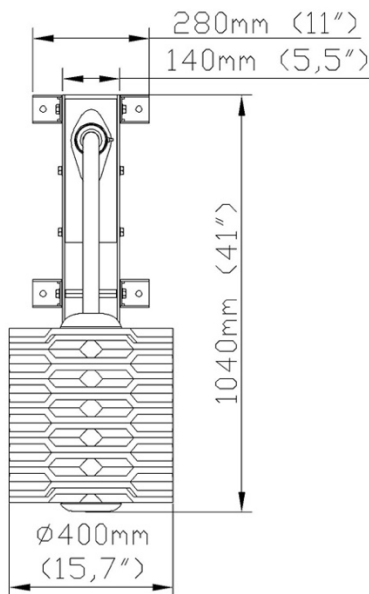

EasySwing Midi NEW technical information

| | |
|------------------------|------------------------------|
| Distance from wall: | 70 cm (27,5") |
| Bracket size: | 68 cm x 14 cm (26,8" x 5,5") |
| Height: | 104 cm (41") |
| Brush discs quantity : | 13 pcs |
| Weight: | 48 kg (106 lb) |
| Paint: | Zinc base, polyester surface |
| Color: | Black (RAL9004) |

| Transitkit | Quantity pcs | Size mm (l x w x h) (Size in (l x w x h)) | Weight kg (Weight lb) |
|-------------------------|--------------|--|--------------------------|
| Cardboard box cast iron | 1 pc | 700 x 150 x 130 (27,5" x 5,9" x 5,1") | 21 kg (46,3 lb) |
| Cardboard box frame | 1pc | 980 x 590 x 160 (38,6" x 23,2" x 6,3") | 29 kg (63,9 lb) |
| Eur pallet | 15 pcs | 1200 x 800 x 2040 (47,2" x 31,5" x 80,3") | 750 kg (1654 lb) |
| Eur pallet in container | 15 pcs | 1200 x 800 x 2040 (47,2" x 31,5" x 80,3") | 750 kg (1654 lb) |