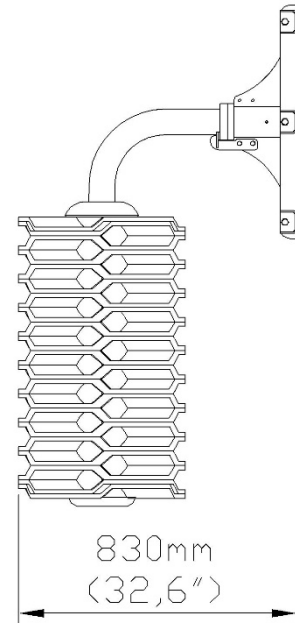

EasySwing Maxi technical information

Distance from wall:	83 cm (32,6")
Bracket size:	70 cm x 14 cm (27,6" x 5,5")
Height:	150 cm (59")
Brush discs quantity :	21 pcs
Weight:	58 kg (127,9 lb)
Paint:	Zinc base, polyester surface
Color:	Black (RAL9004)

Transitkit	Quantity pcs	Size mm (l x w x h) (Size in (l x w x h))	Weight kg (Weight lb)
Cardboard box	1 pc	1200 x 800 x 240 (47,2" x 31,5" x 9,4")	60 kg (132 lb)
Eur pallet	8 pcs	1200 x 800 x 2000 (47,2" x 31,5" x 78,7")	480 kg (1058 lb)
Eur pallet in container	9 pcs	1200 x 800 x 2240 (47,2" x 31,5" x 88,2")	540 kg (1190 lb)