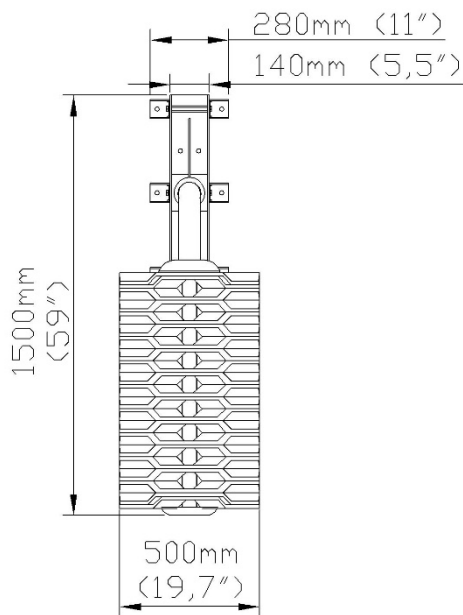

EasySwing Maxi technical information

Distance from wall:	83 cm (32,6")
Bracket size:	70 cm x 14 cm (27,6" x 5,5")
Height:	150 cm (59")
Brush discs quantity :	21 pcs
Weight:	58 kg (127,9 lb)
Paint:	Zinc base, polyester surface
Color:	Black (RAL9004)

Transitkit	Quantity pcs	Size mm (l x w x h) (Size in (l x w x h))	Weight kg (Weight lb)
Cardboard box	1 pc	1200 x 800 x 240 (47,2" x 31,5" x 9,4")	60 kg (132 lb)
Eur pallet	8 pcs	1200 x 800 x 2000 (47,2" x 31,5" x 78,7")	480 kg (1058 lb)
Eur pallet in container	9 pcs	1200 x 800 x 2240 (47,2" x 31,5" x 88,2")	540 kg (1190 lb)