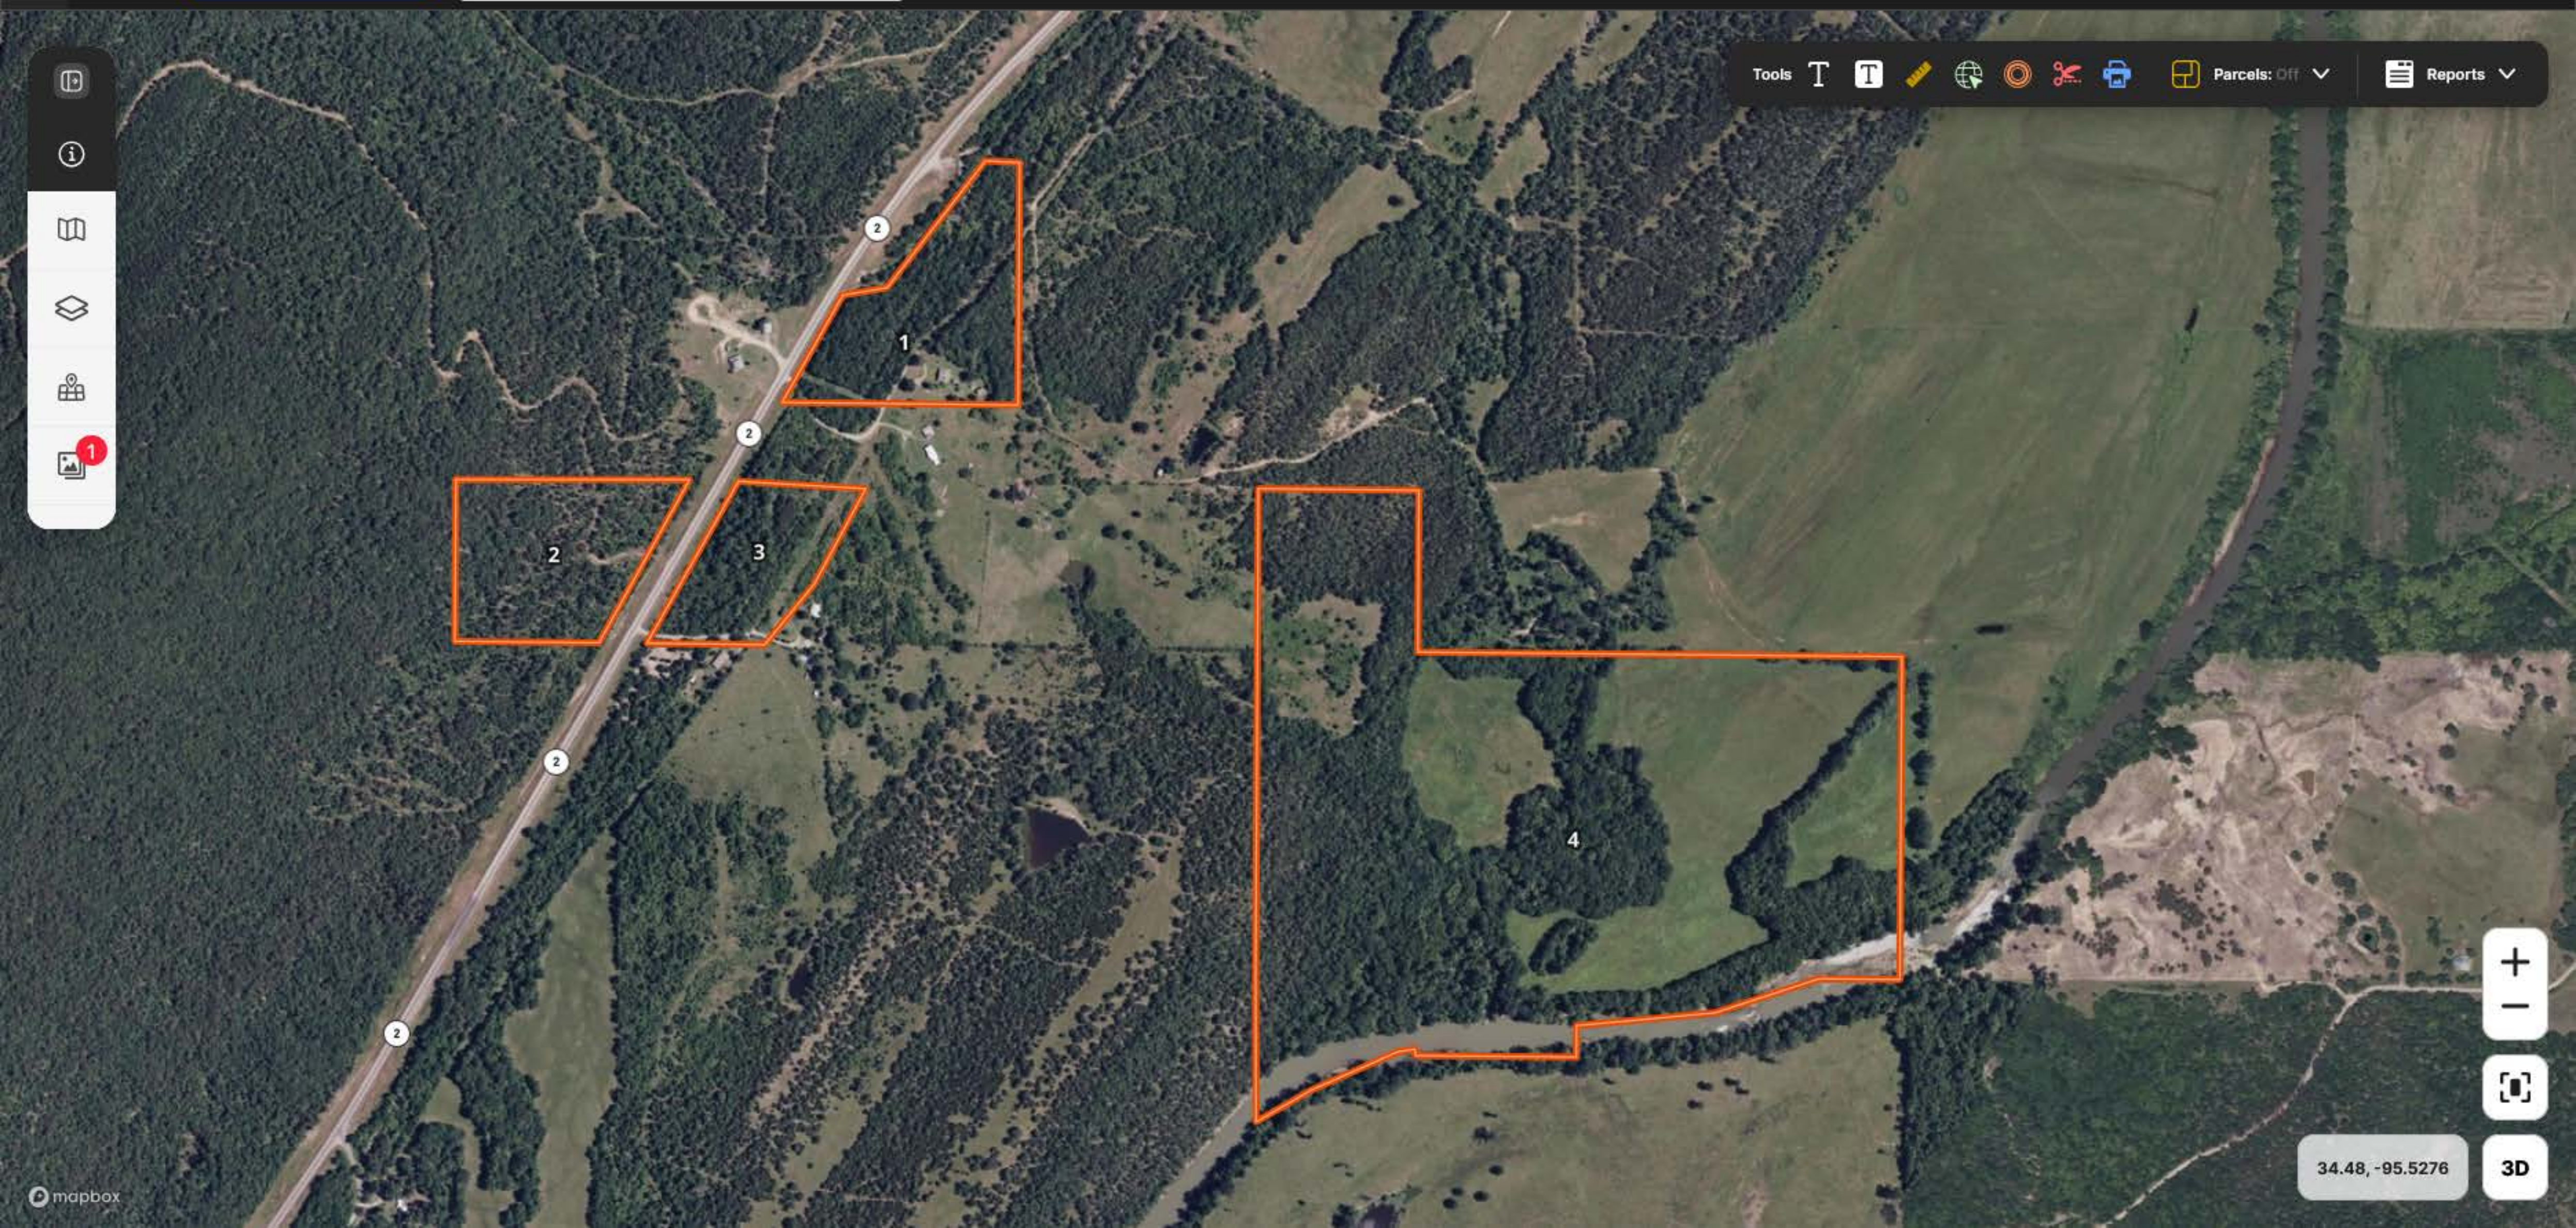

- 📄
- 📍
- 📖
- 🏠
- 🗺️
- 📷 1

Tools Parcels: Off Reports

+

-

📷

34.4749, -95.5225

3D

Vertical sidebar with icons for map layers, information, and other navigation functions.

Tools T T [ruler icon] [compass icon] [scissors icon] [printer icon] Parcels: Off Reports

Map navigation controls including zoom in (+), zoom out (-), full screen, and 3D view.

34.4761, -95.5285 3D

- Home
- Info
- Layers
- Layers
- Layers
- Layers
- Layers
- Layers

Tools

- Text
- Text
- Measure
- Geolocate
- Target
- Scissors
- Print
- Parcels: Off
- Reports

Map navigation controls: + (Zoom In), - (Zoom Out)

Map navigation controls: Full Screen

Map navigation controls: 3D

34.48, -95.5276