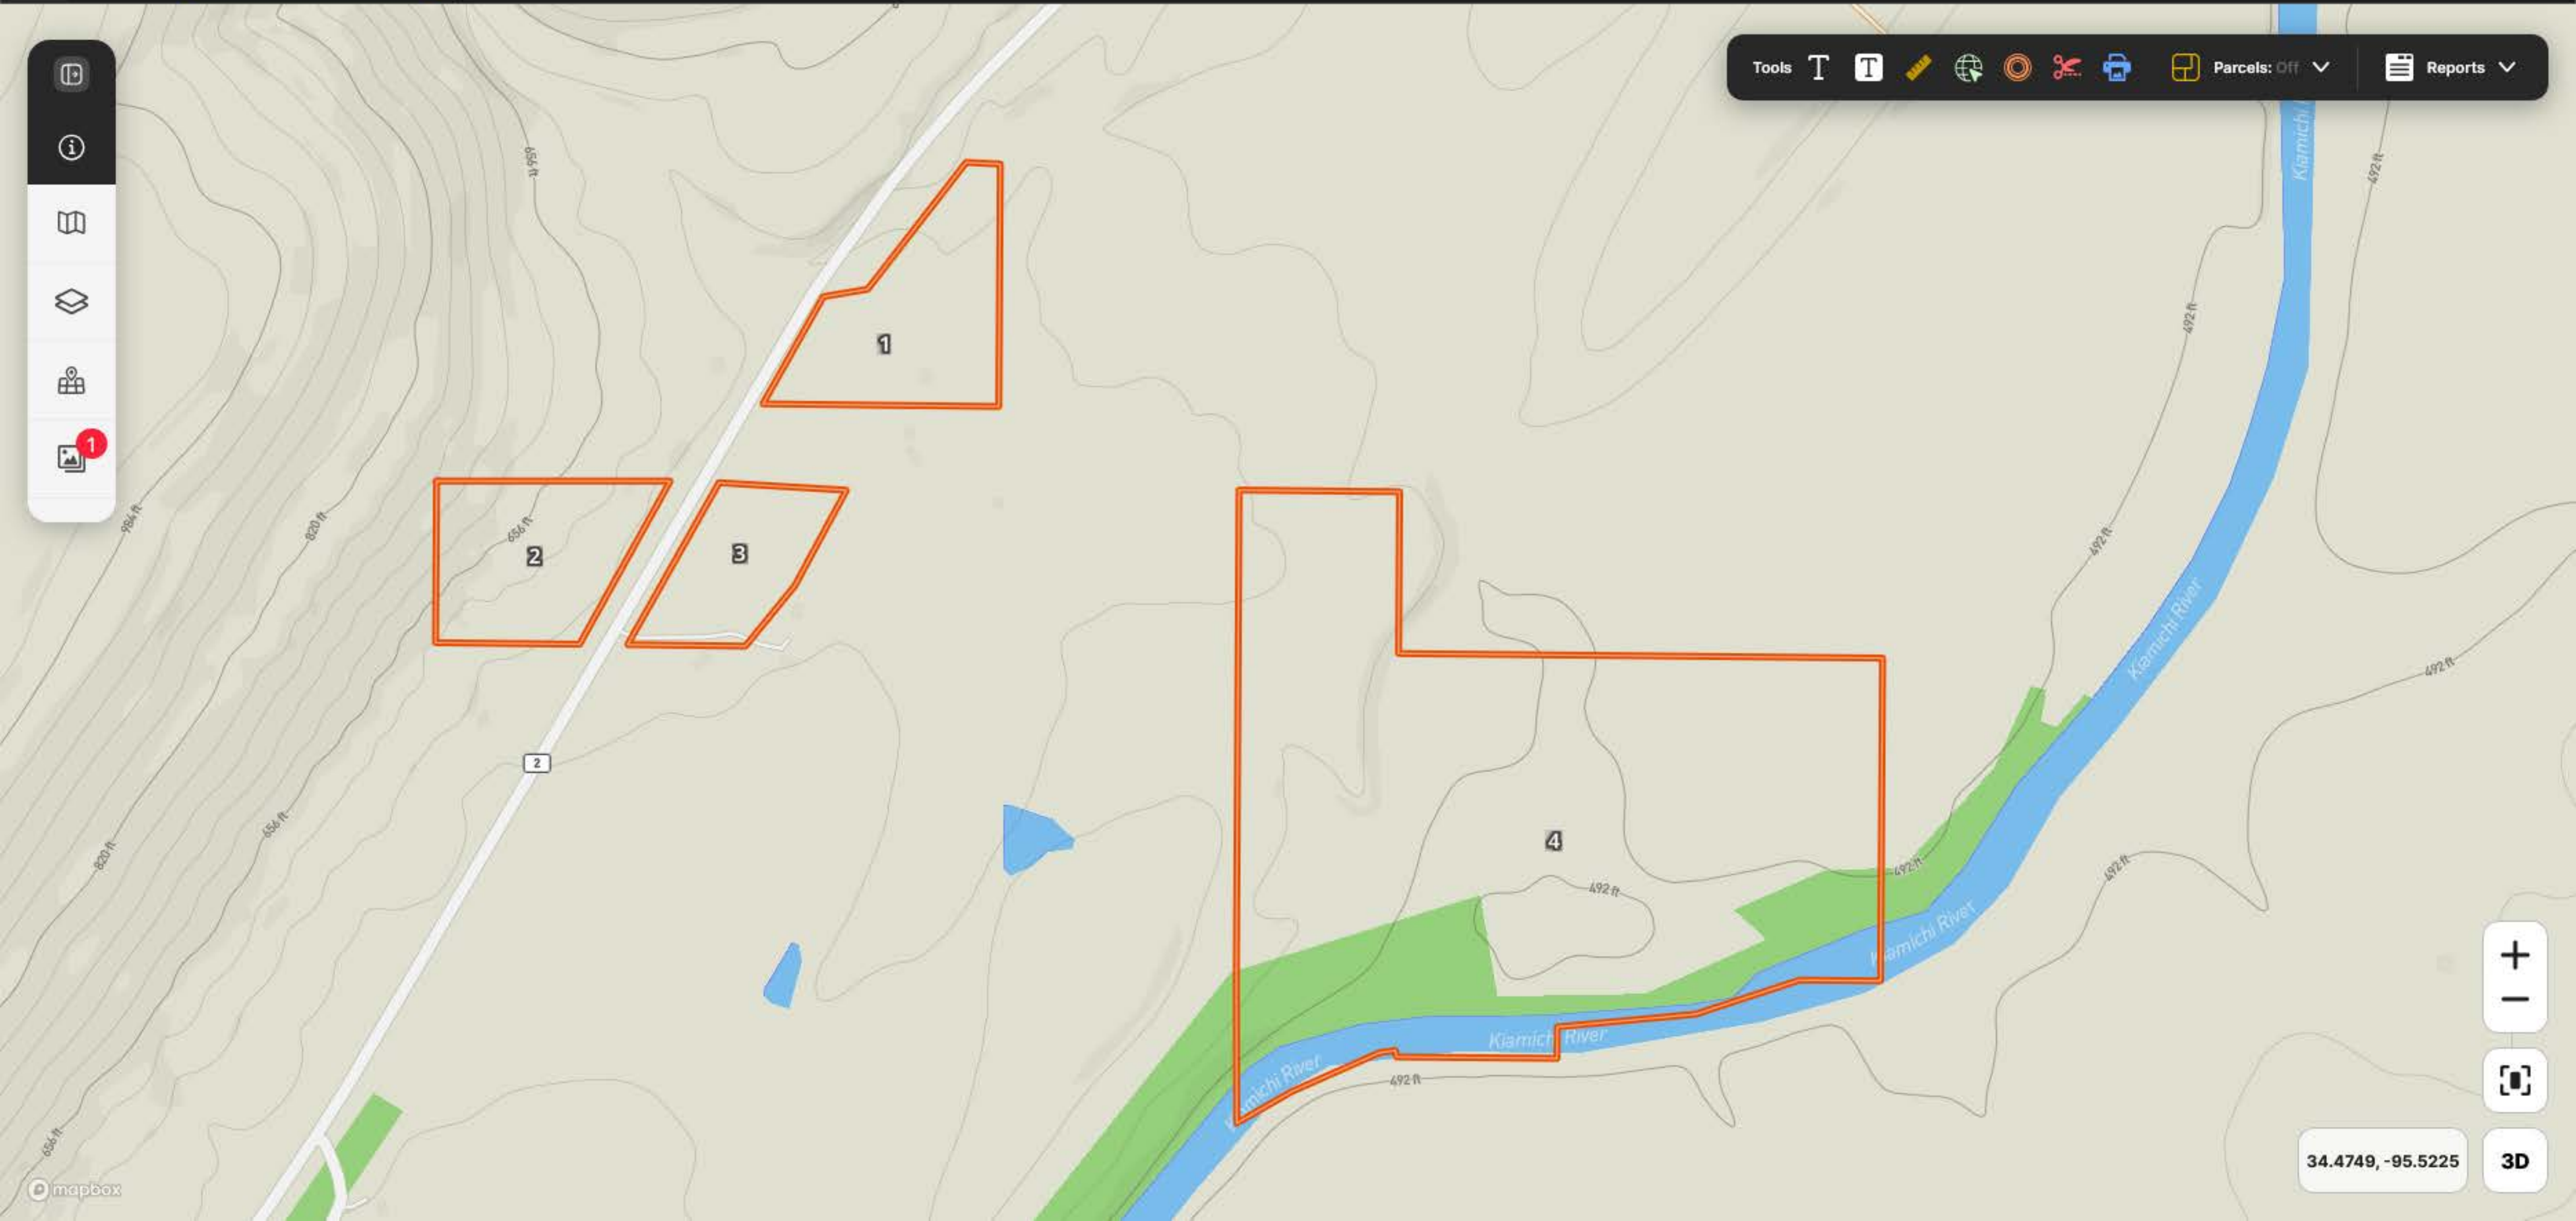

- 📄
- 📍
- 📖
- 🏠
- 🗺️
- 📷 1

Tools Parcels: Off Reports

+

-

📷

34.4749, -95.5225

3D

Vertical sidebar with icons for map layers, information, and other navigation functions.

Tools T T [ruler icon] [compass icon] [scissors icon] [printer icon] Parcels: Off Reports

Map navigation controls including zoom in (+), zoom out (-), full screen, and 3D view.

34.4761, -95.5285 3D

- Home
- Info
- Layers
- Layers
- Layers
- Layers
- Layers
- Layers

Tools

- Text
- Text
- Measure
- Geolocate
- Target
- Scissors
- Print
- Parcels: Off
- Reports

Map navigation controls: + (Zoom In), - (Zoom Out)

Map navigation controls: Full Screen

Map navigation controls: 3D

34.48, -95.5276