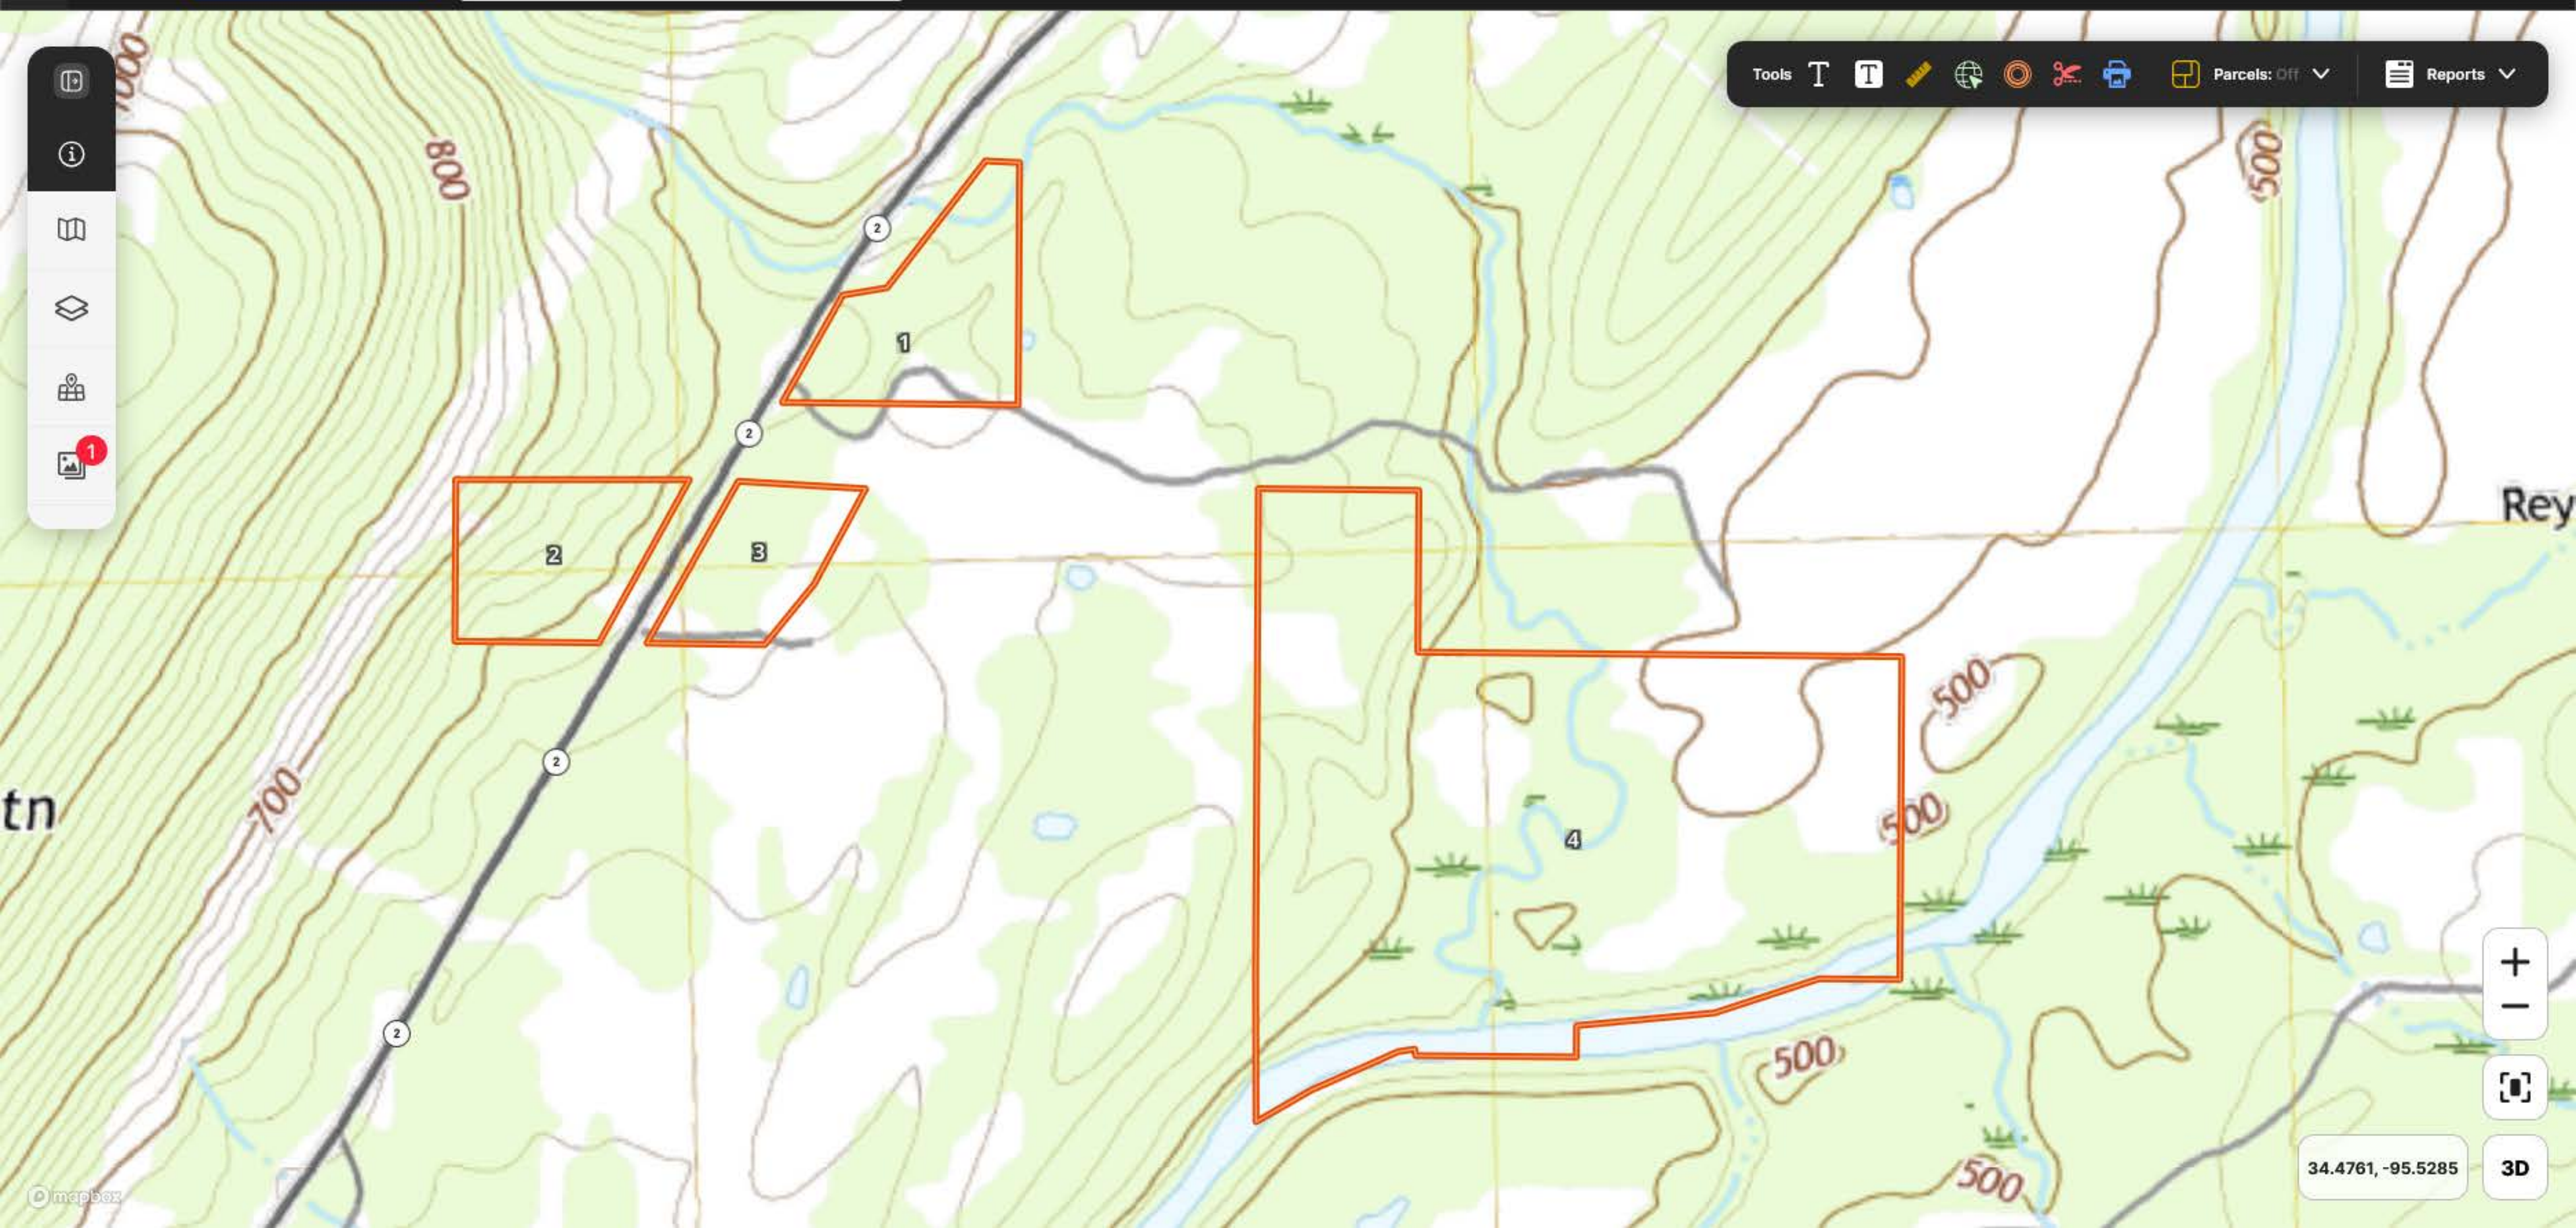

- 📄
- 📍
- 📖
- 🏠
- 🗺️
- 📷 1

Tools Parcels: Off Reports

+

-

📷

34.4749, -95.5225

3D

Vertical sidebar with icons for map layers, information, and other navigation functions.

Tools T T [ruler icon] [compass icon] [scissors icon] [printer icon] Parcels: Off Reports

Map navigation controls including zoom in (+), zoom out (-), full screen, and 3D view.

34.4761, -95.5285 3D

- Home
- Info
- Layers
- Layers
- Layers
- Layers
- Layers
- Layers

Tools

- Text
- Text
- Measure
- Geolocate
- Target
- Scissors
- Print
- Parcels: Off
- Reports

Map navigation controls: + (Zoom In), - (Zoom Out)

Map navigation controls: Full Screen

Map navigation controls: 3D

34.48, -95.5276