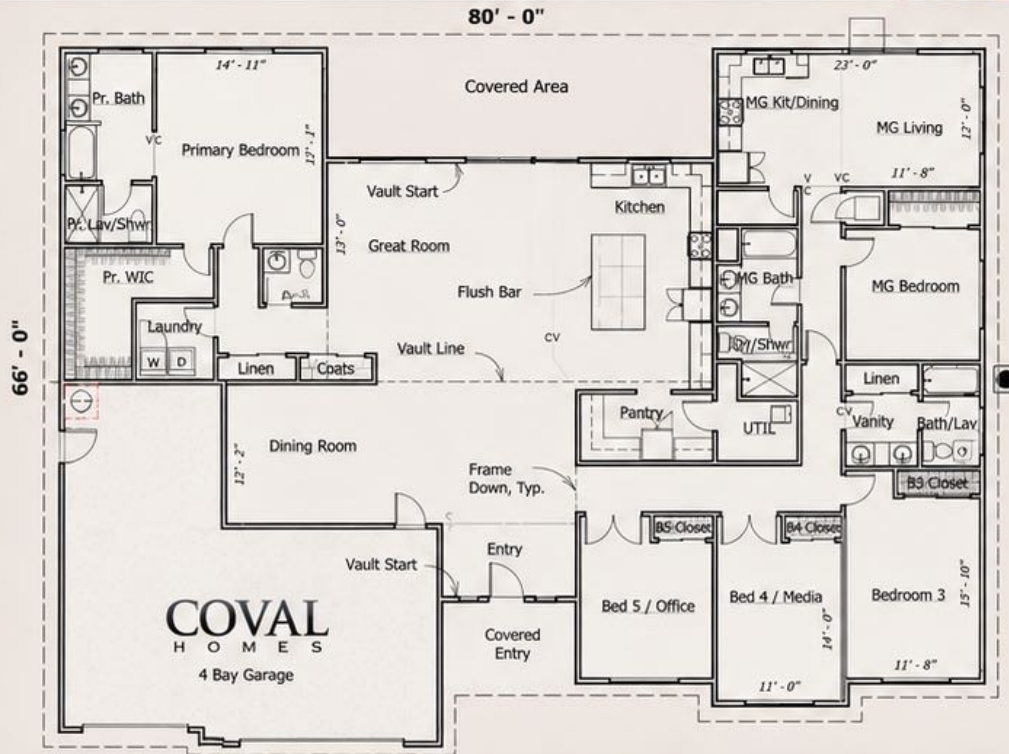

## Cottonwood Multi-gen

**3,478**  
SQ. FT.

**5**  
BEDROOMS

**3.5**  
BATHROOMS

**4**  
GARAGES

## Cottonwood Multi-gen

LIVING SPACE: 3,478 SQ. FT.  
 BEDROOMS: 5  
 BATHROOMS: 3.5  
 STORIES: 1  
 GARAGES: 4

### OPTIONAL FEATURES

- 9' OR 10' CEILINGS
- SOLID SURFACE COUNTERTOPS
- FARMHOUSE SINKS
- FIREPLACE IN GREAT ROOM
- GABLE SHAKES
- CUSTOM TILE SHOWER
- SOLID WOOD DOORS