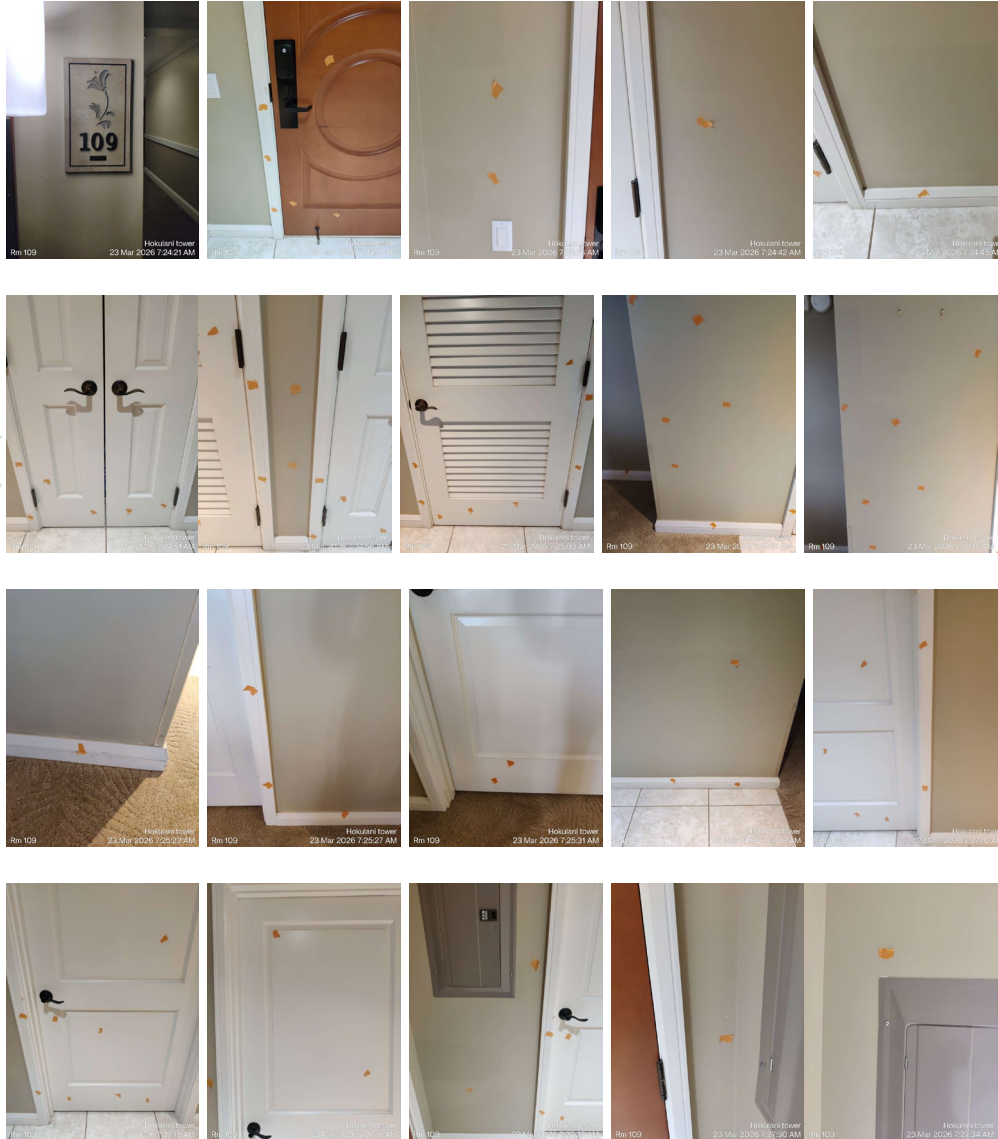

QA verification of existing room conditions  
Hokulani tower HB system E  
Notes and photos rm 109  
3-23-2026

## Hokulani tower room 109