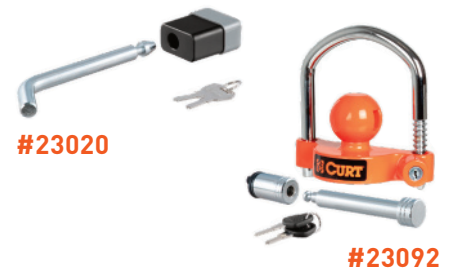

TOWING LOCKS

CURT offers a variety of lock styles to add security to your adventures. Our trailer, hitch, and coupler locks help prevent theft whether you're towing or parked, while specialized options like locking hitch pins protect your vehicle, trailer, and cargo