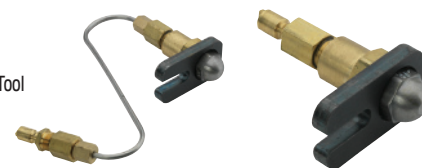

### TAKE YOUR BUSINESS TO THE NEXT LEVEL

Generate over \$1,300 in profit with our VPS Chemicals

STARTING AT  
**\$34.49** each

**MAP Sensor Adapter**  
Use With VP055 Fuel Service Canister Tool

VAL 882574	<b>\$34.49</b>
VAL 882576	<b>\$38.99</b>
VAL 884327	<b>\$42.99</b>