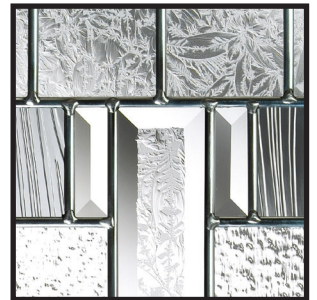

Farmhouse Short
- Abstract 550-574 glass

Farmhouse Short
- Spiro 550-574 glass

Farmhouse Short
- Prairie 550-574 glass

Abstract

Prairie

Deco

Radial

Swirl

Atlas

All of the Glass featured in this promotion is available only while stocks last

Please contact us for further details

Choice of Standard Door Colours

All the door styles are available in the following colours.