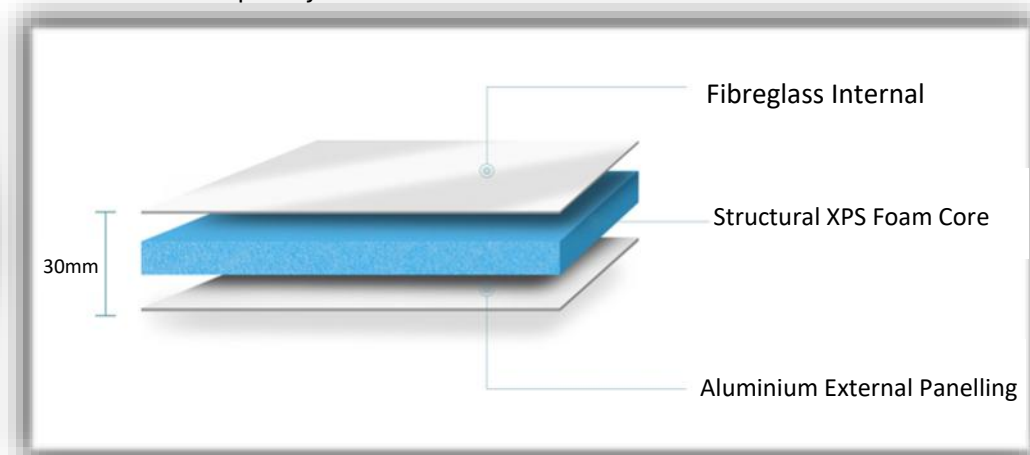

Latest Technology Caravan Construction...

XPS foam-core or sandwich panel construction delivers a superior balance of strength, weight, and thermal performance—critical for serious off-road caravans. The closed-cell XPS core does not absorb water, eliminating rot and reducing long-term structural fatigue. Bonded between rigid outer skins, the panel acts as a single engineered structure, improving torsional rigidity while remaining significantly lighter than traditional timber-framed builds. The added bonus of thermal and acoustic insulation enhances comfort in extreme Australian conditions, while the reduced reliance on timber & aluminium reduces weight, improves consistency, longevity, and overall build quality.