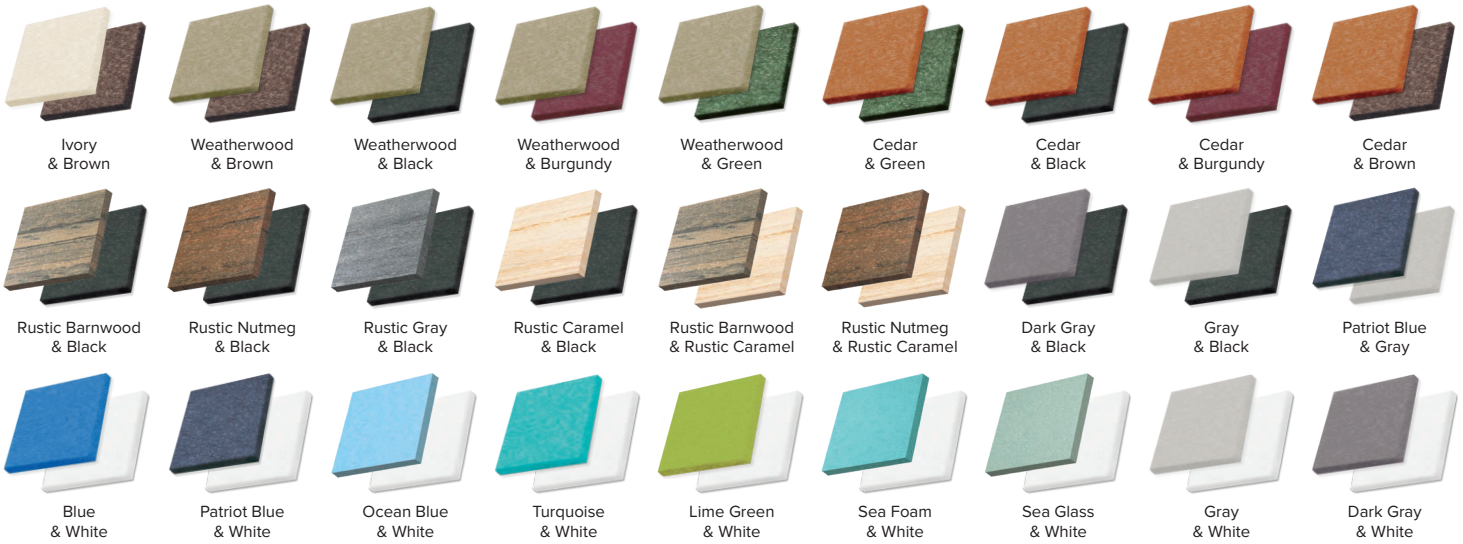

Suggested Two-Tone Color Combinations

Pick and choose any color combination. Not limited to the ones shown below.

Fanback Chairs packaged on pallets and prepared for shipping. Each skid contains 14 Fanback chairs.

We Ship via. **FedEx**®