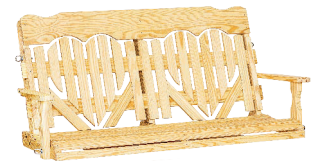

5' HB Heart Swing (512)
30"D x 63"W x 28"H
Seat Size: 18"D x 56"W