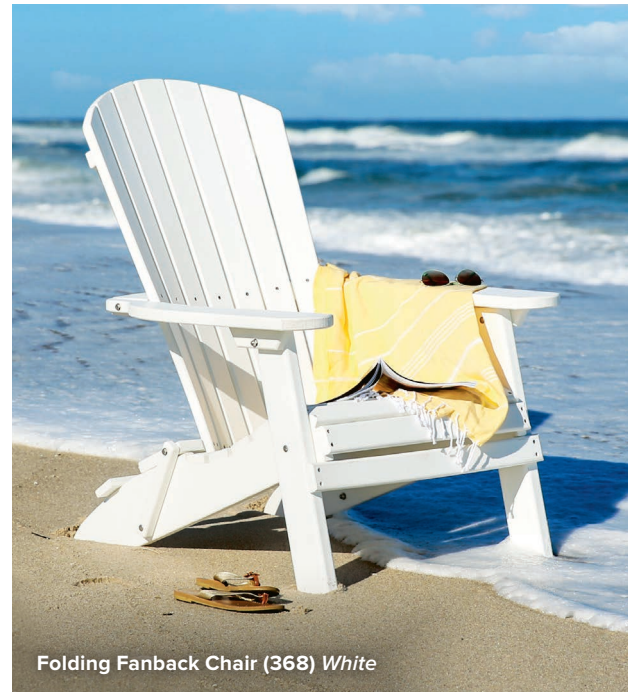

Folding Fanback Chair (368) White

STANDARD FANBACK CHAIRS

Our popular standard fanback chair sports a traditional deep adirondack style and it's a great choice for your patio or deck. Pair the Fanback Chair with a Conversation Table or Round Side Table for many relaxing evenings.

PRODUCT
GUIDE
p.53