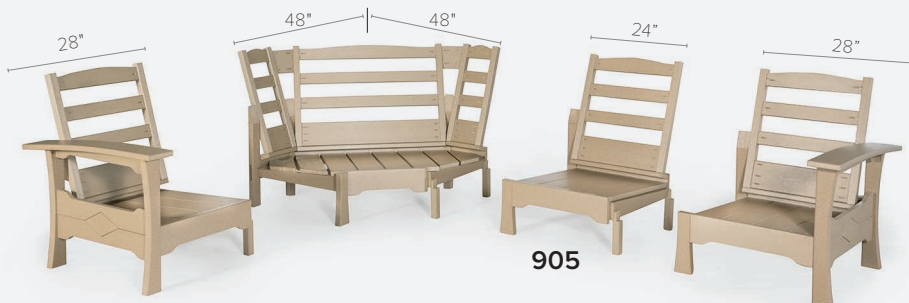

Patterns

More choices available on *Sunbrella's Element Book*.

CORNER EXPANSION OPTIONS

Mission Deep Seating has an expandable option using a modular section. You can create multiple configurations from two types of base units, the 904 Corner Sofa and one or more 905 Modular Sections. Using a system of straps and pins, each unit locks securely to the next. This lets you arrange a solid customizable and expandable seating solution.