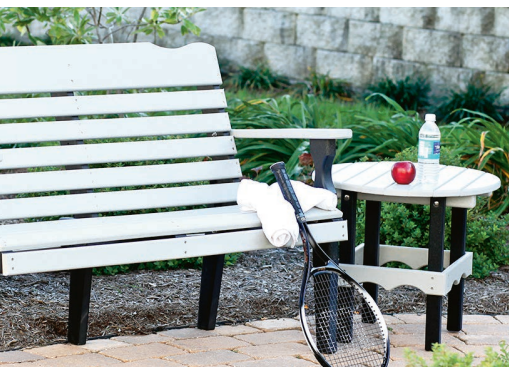

WEST CHESTER

GLIDERS, SWINGS, AND BENCHES