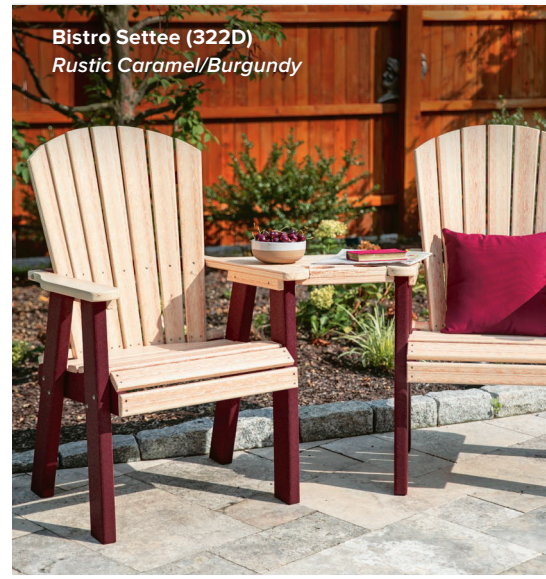

Balcony Settee (322B) Ocean Blue / Gray  
with Canvas Twilight 7' Umbrella with Extension Kit

Bistro Settee (322D)  
Rustic Caramel/Burgundy

Balcony Settee (322C)  
Weatherwood/Brown