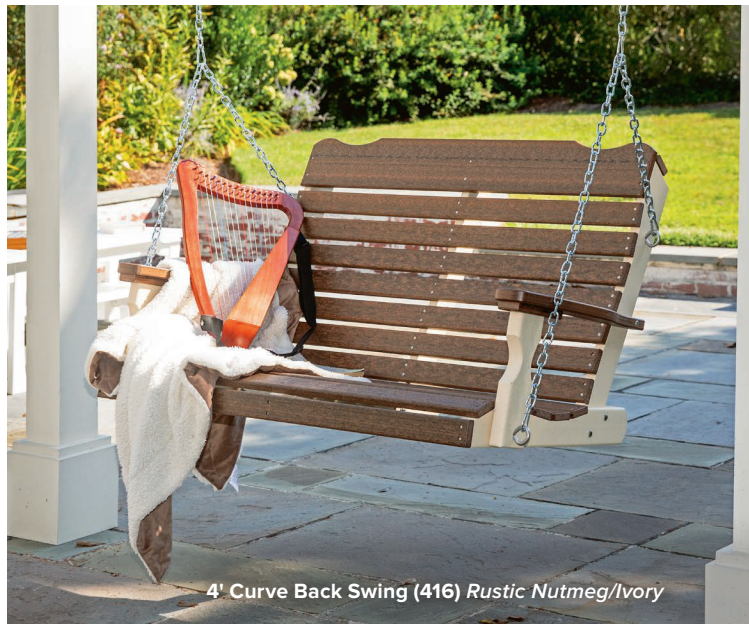

This series, designed for comfort, features a gently curved back and perfectly contoured seat. The Curve Back benches, swings, and gliders are all available in 4' and 5' lengths.