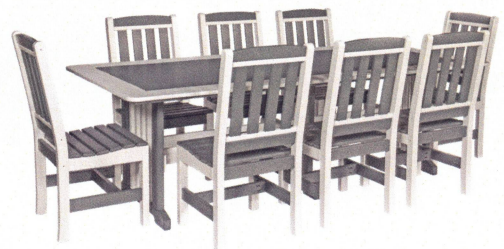

76

701

802

Quick Ship Dining Sets

Quick Ship Available only in colors listed

742B Table + 328B Chairs

Weatherwood & Black

Rustic Nut & Black

Weatherwood & Brown

Dk Gray & White

Quick Ship items

In addition to the items shown below, #879 Octagonal Picnic Table is also available Quick Ship in the four color combinations shown.

843D Table +
220D & 221D Chairs

872D Table +
220D & 221D Chairs

896D Table +
220D & 221D Chairs

Weatherwood and Black

Rustic Nutmeg and Black

Weatherwood and Brown

Dark Gray and White