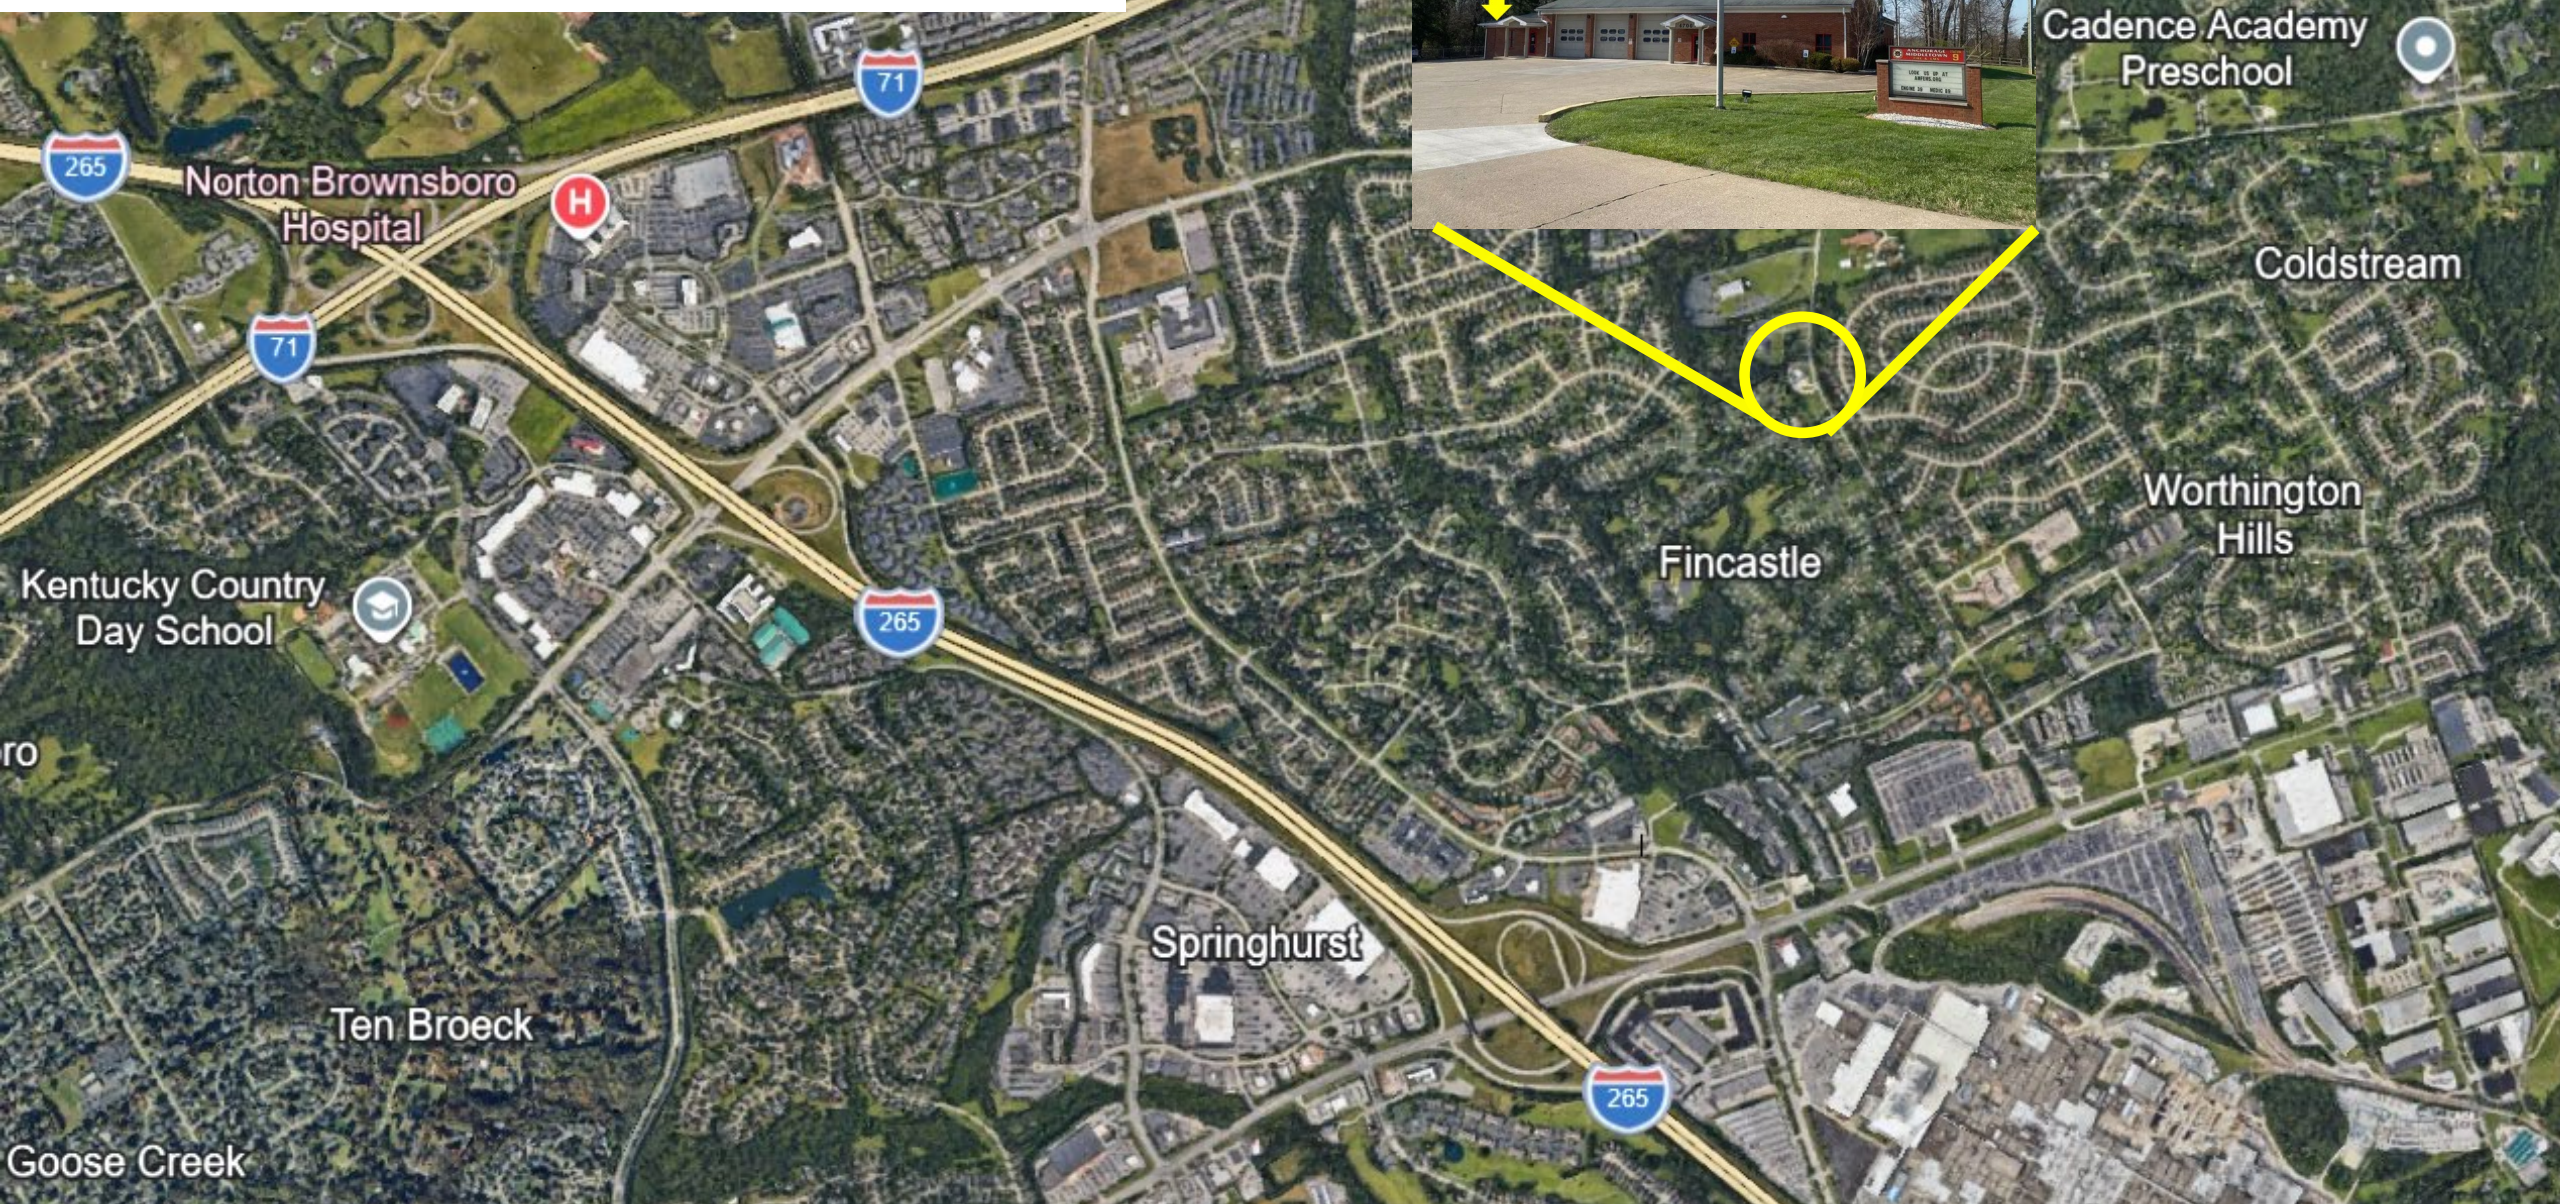

Anchorage Middletown
Fire & EMS
Baby Box Locations

Anchorage Middletown Fire & EMS
Station 39
4700 Murphy Lane, Louisville, KY 40241

Baby Box Location

Orchard
Grass Hills

Cadence Academy
Preschool

Coldstream

Worthington
Hills

Fincastle

Springhurst

Ten Broeck

Goose Creek

Norton Brownsboro
Hospital

Kentucky Country
Day School

265

71

71

265

265

Anchorage Middletown Fire & EMS Station 39
4700 Murphy Lane, Louisville, KY 40241

Baby Box Location

Anchorage Middletown Fire & EMS Station 39
4700 Murphy Lane, Louisville, KY 40241

Anchorage Middletown Fire & EMS
Station 31 / Headquarters
108 Urton Lane, Louisville, KY 40223

Anchorage Middletown Fire & EMS Station 31 / Headquarters
108 Urton Lane, Louisville, KY 40223

Baby Box Location

Anchorage Middletown Fire & EMS Station 31 / Headquarters
108 Urton Lane, Louisville, KY 40223