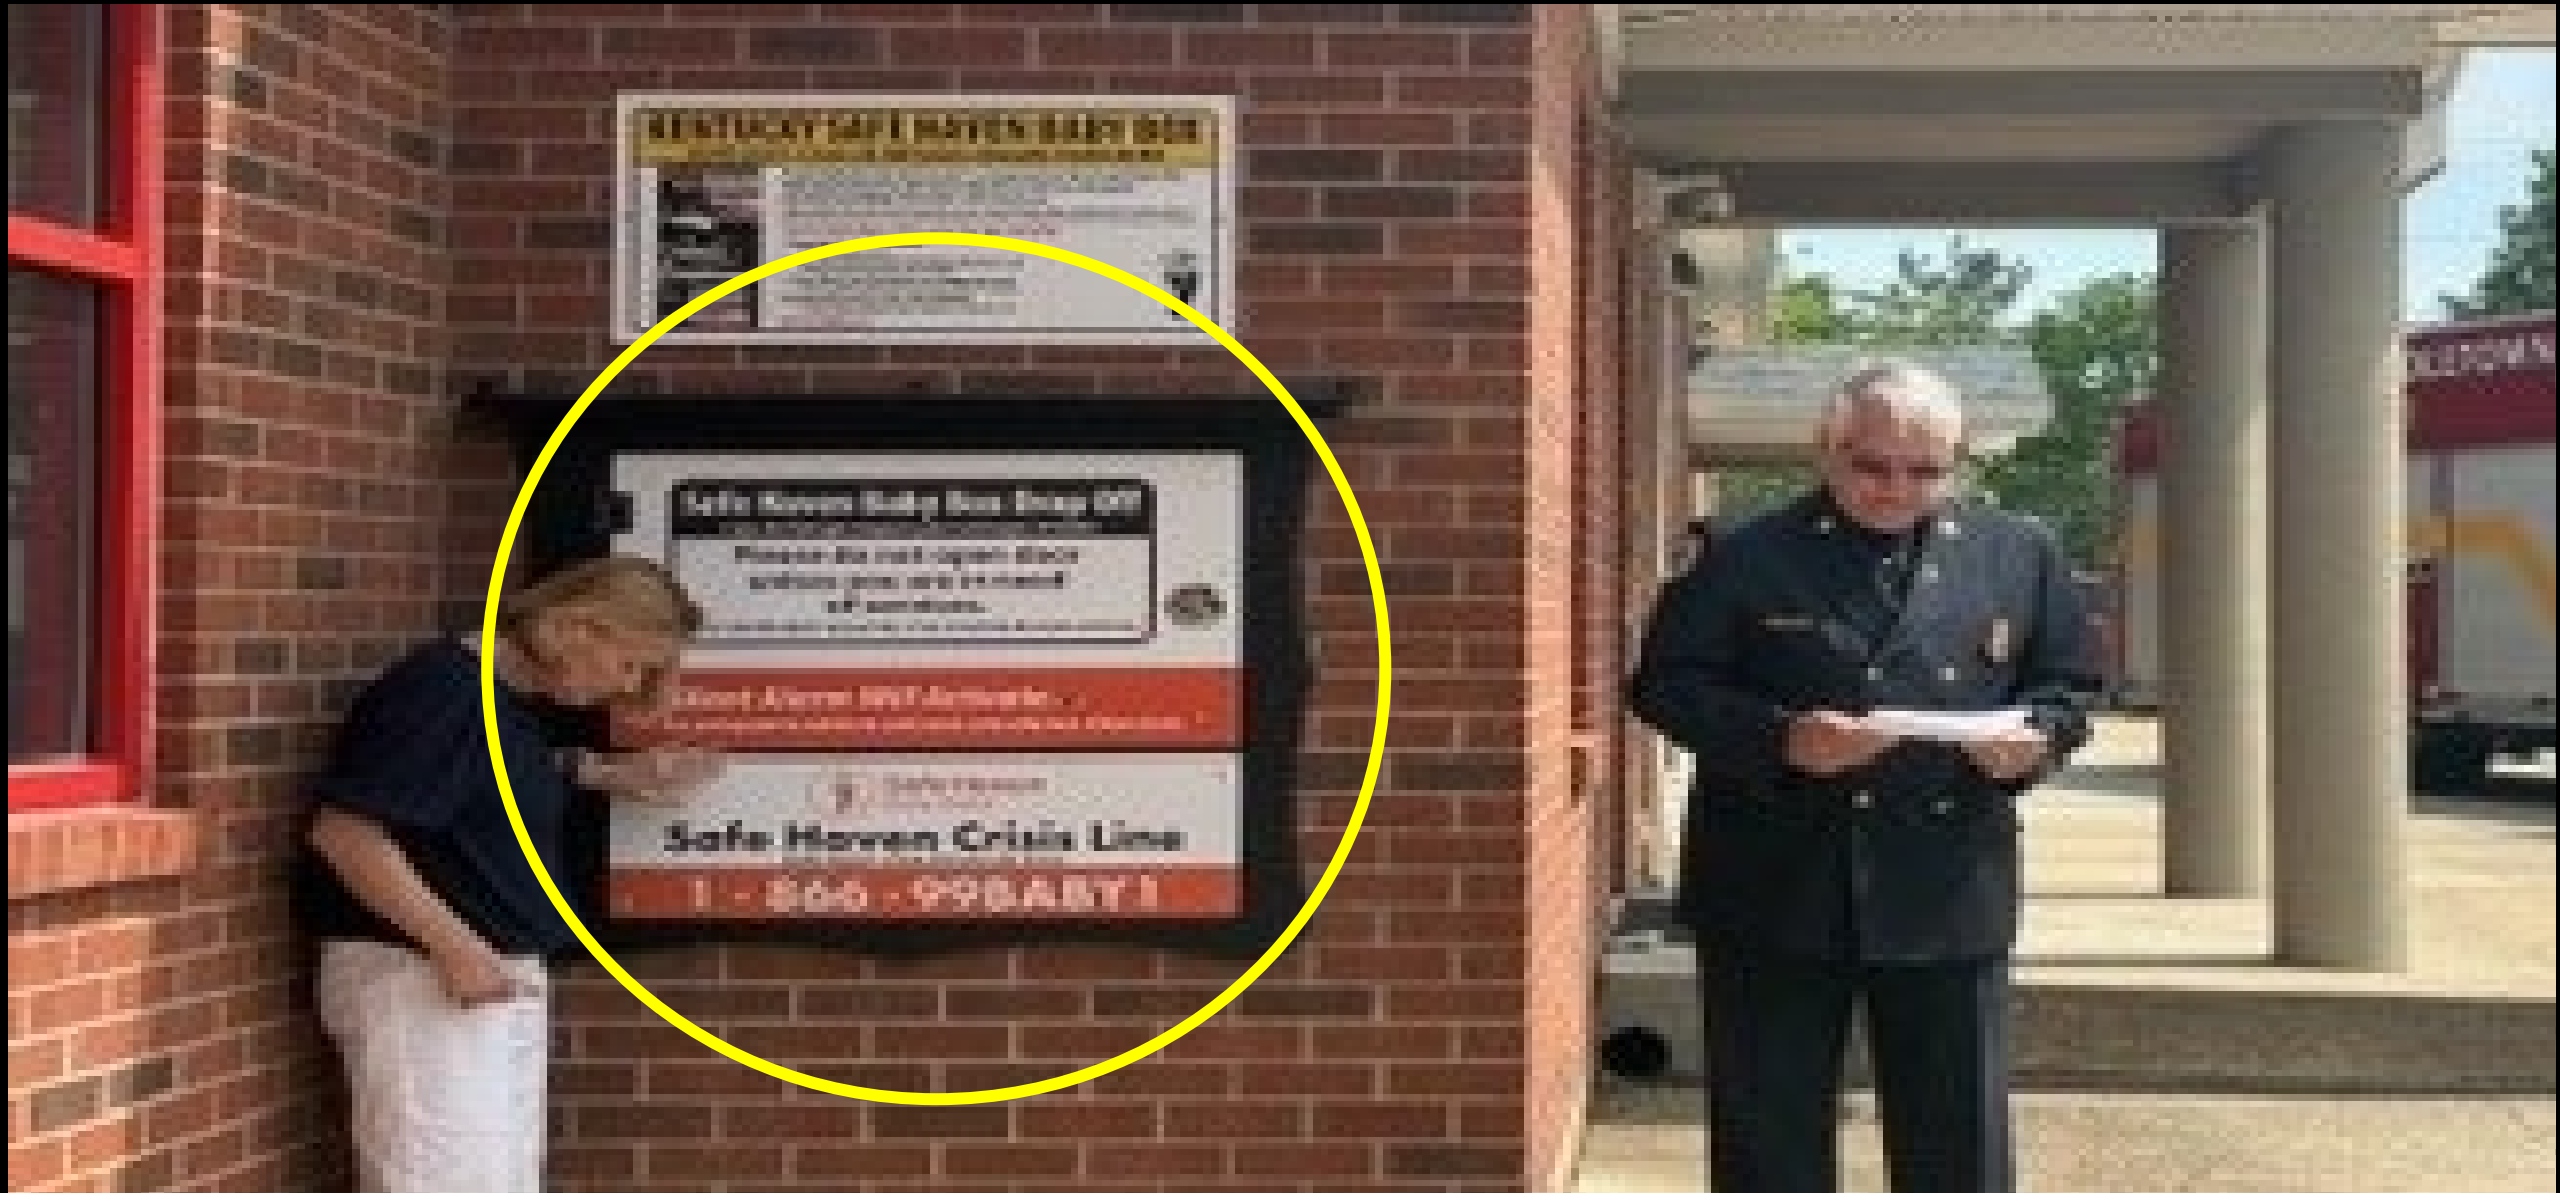

Anchorage Middletown
Fire & EMS
Baby Box Locations

Anchorage Middletown Fire & EMS
Station 39
4700 Murphy Lane, Louisville, KY 40241

Baby Box Location

Orchard
Grass Hills

Cadence Academy
Preschool

Coldstream

71

71

265

265

Anchorage Middletown Fire & EMS Station 39
4700 Murphy Lane, Louisville, KY 40241

Baby Box Location

Anchorage Middletown Fire & EMS Station 39
4700 Murphy Lane, Louisville, KY 40241

Anchorage Middletown Fire & EMS
Station 31 / Headquarters
108 Urton Lane, Louisville, KY 40223