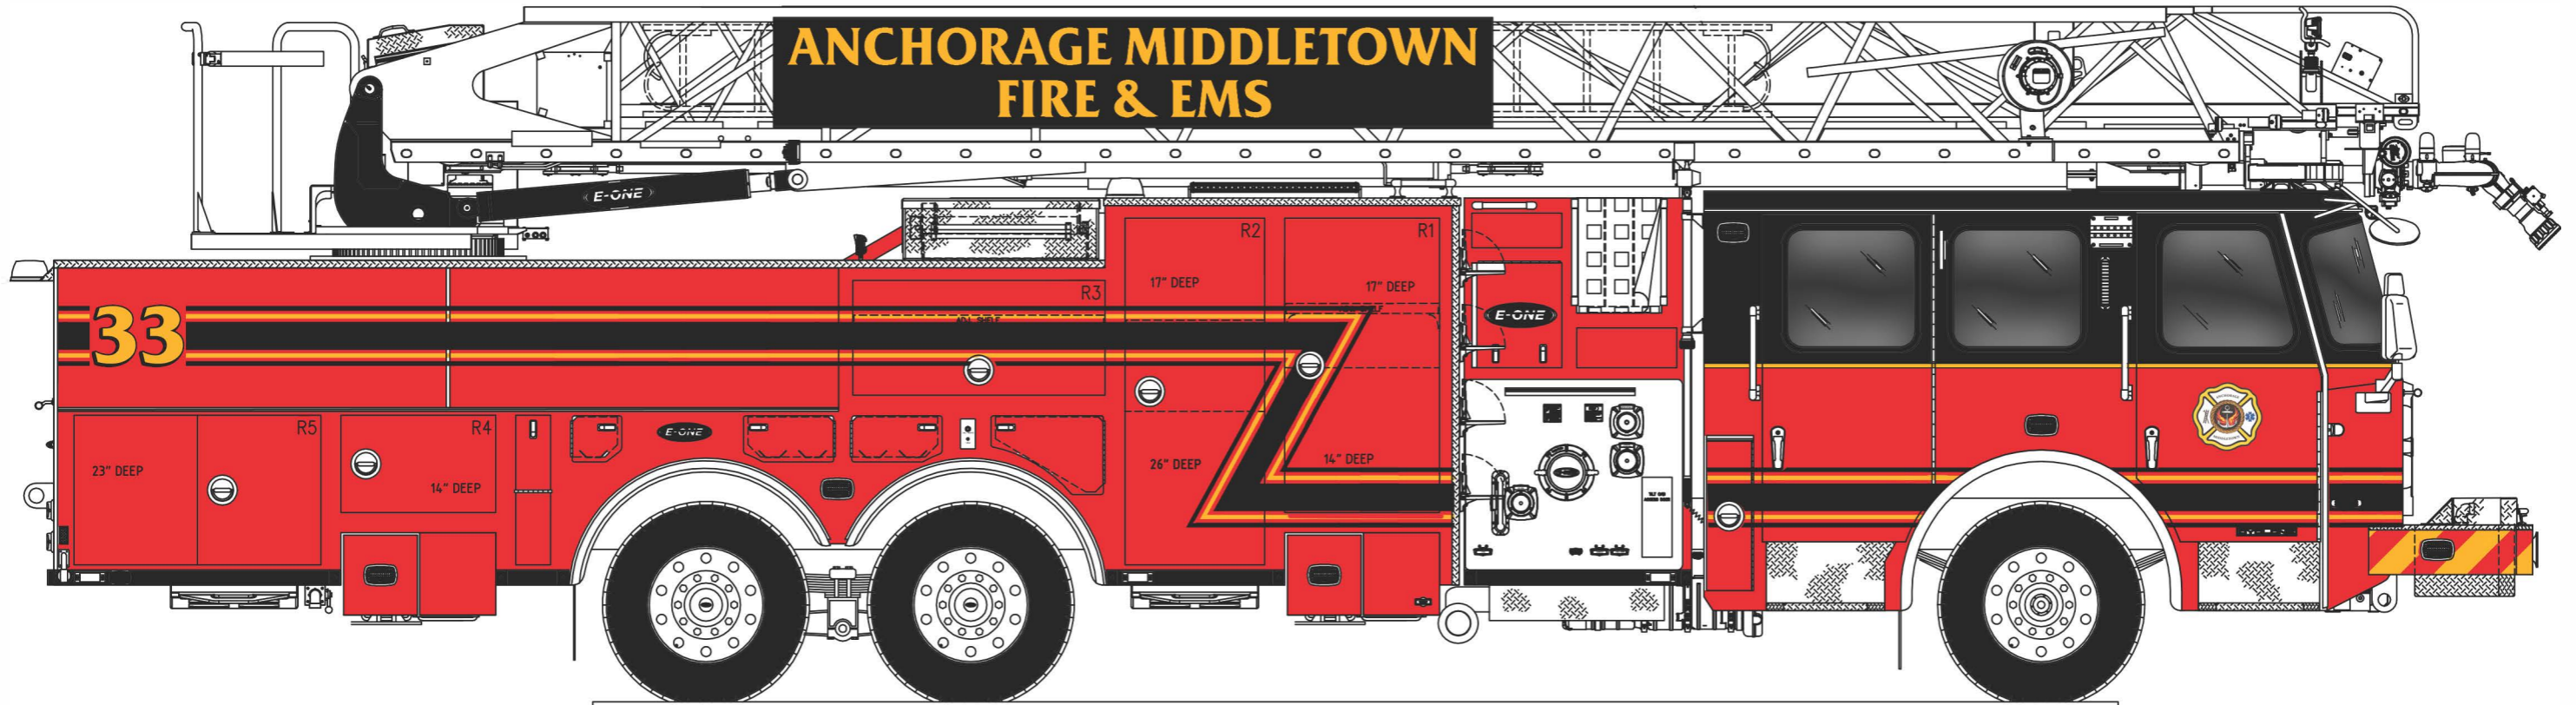

ANCHORAGE MIDDLETOWN FIRE EMS

LOUISVILLE KY

AERIAL BODY
E-ONE CYCLONE CHASSIS
HR100 AERIAL LADDER

THIS GRAPHICS DRAWING IS FOR REFERENCE PURPOSES. GRAPHICS ARE SUBJECT TO MINOR VARIATIONS BASED ON LAYOUT OF THE TRUCK AND AMOUNT OF AVAILABLE SPACE. THE SHOP ORDER WILL SUPERCEDE THIS DRAWING FOR PAINTED OPTIONS.

DEALER APPROVAL _____ DATE _____ AS IS

CUSTOMER APPROVAL _____ DATE _____ WITH REVISIONS

6" Scotchlite Gold spaced 6" apart

ANCHORAGE MIDDLETOWN FIRE EMS

LOUISVILLE KY

AERIAL BODY
E-ONE CYCLONE CHASSIS
HR100 AERIAL LADDER

Paint Break Stripe
Gold Scotchlite
w/ Black Outline

Customer Supplied Logo
16" as shown

Scotchlite Z Stripe
1" Black - 1" Gold - 6" Black - 1" Gold - 1" Black
w/ .5" spacing
Z up on L1/L2 and R1/R2 doors