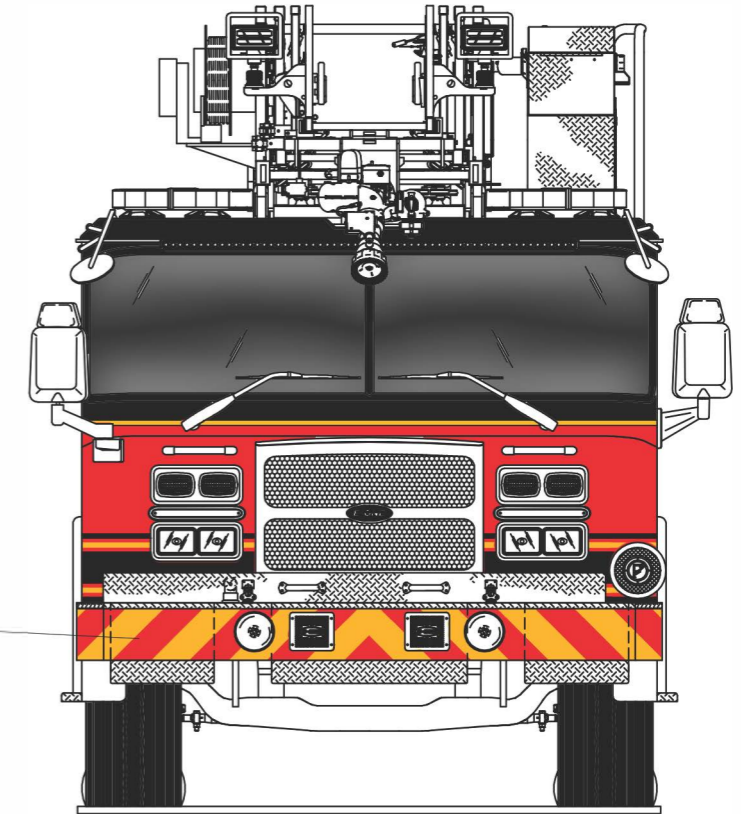

ANCHORAGE MIDDLETOWN FIRE EMS

LOUISVILLE KY

AERIAL BODY
E-ONE CYCLONE CHASSIS
HR100 AERIAL LADDER

THIS GRAPHICS DRAWING IS FOR REFERENCE PURPOSES. GRAPHICS ARE SUBJECT TO MINOR VARIATIONS BASED ON LAYOUT OF THE TRUCK AND AMOUNT OF AVAILABLE SPACE. THE SHOP ORDER WILL SUPERCEDE THIS DRAWING FOR PAINTED OPTIONS.

DEALER APPROVAL _____ DATE _____ AS IS

CUSTOMER APPROVAL _____ DATE _____ WITH REVISIONS

6" Scotchlite Gold spaced 6" apart

ANCHORAGE MIDDLETOWN FIRE EMS

LOUISVILLE KY

AERIAL BODY
E-ONE CYCLONE CHASSIS
HR100 AERIAL LADDER

Paint Break Stripe
Gold Scotchlite
w/ Black Outline

Customer Supplied Logo
16" as shown

Scotchlite Z Stripe
1" Black - 1" Gold - 6" Black - 1" Gold - 1" Black
w/ .5" spacing
Z up on L1/L2 and R1/R2 doors