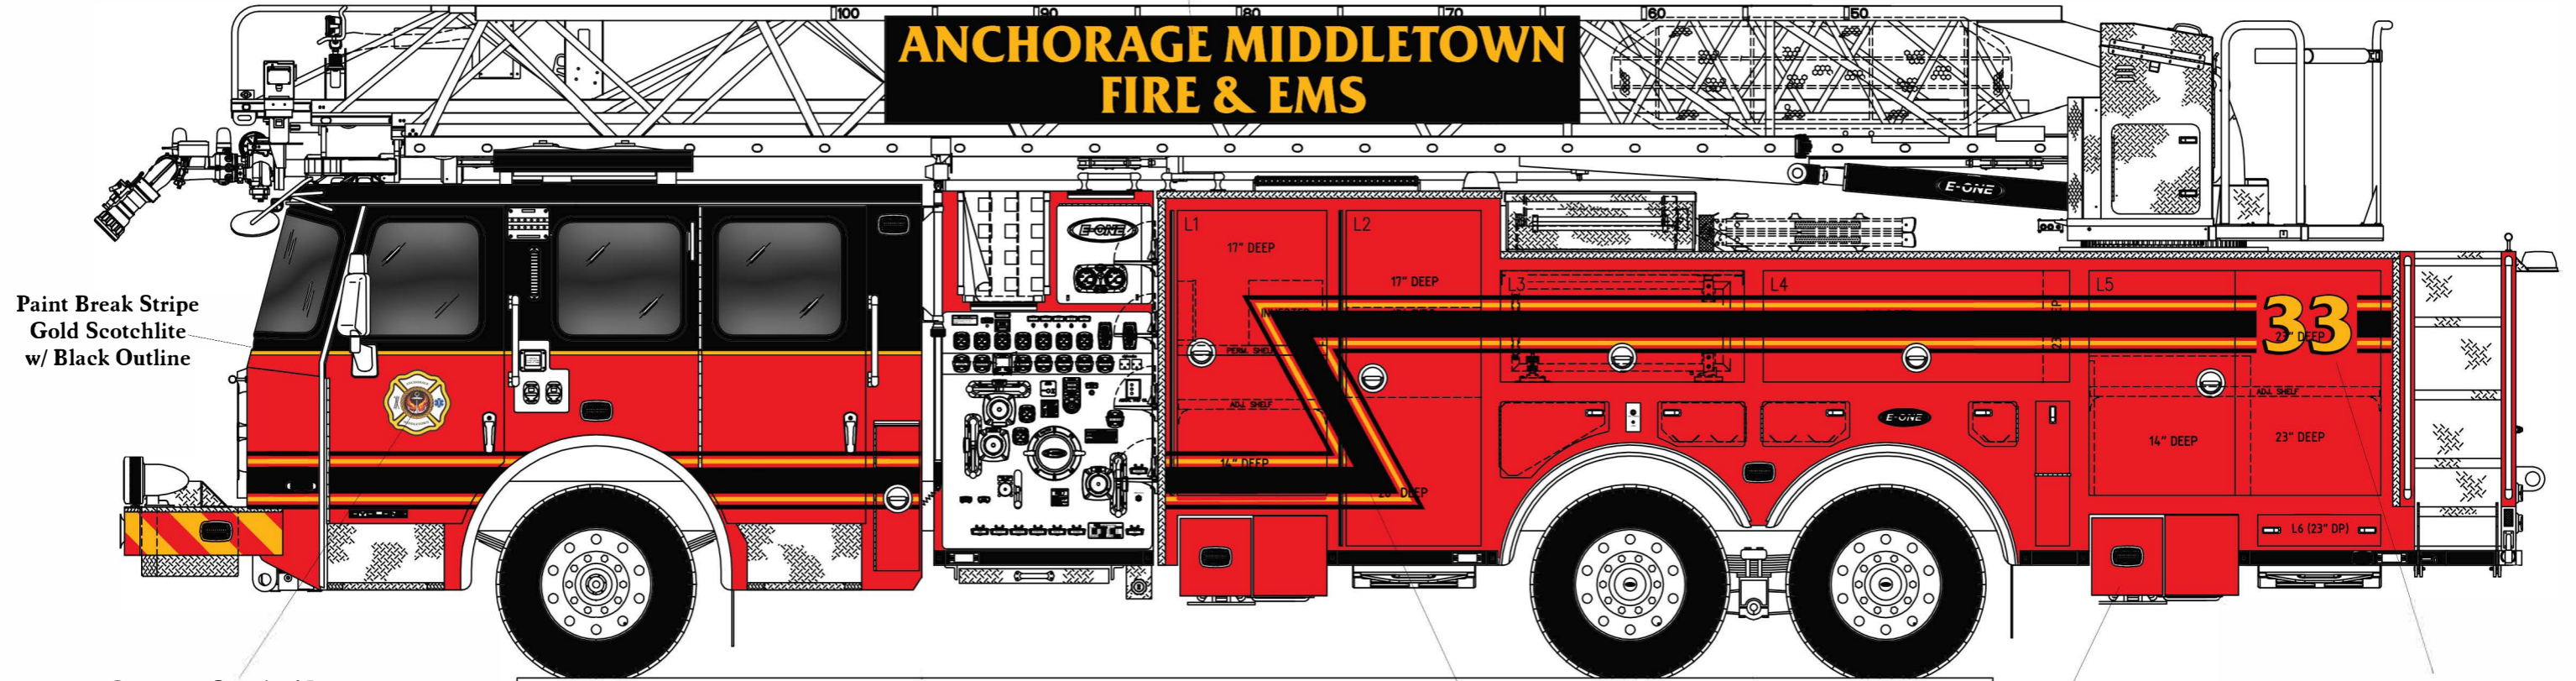

ANCHORAGE MIDDLETOWN FIRE EMS

LOUISVILLE KY

AERIAL BODY
E-ONE CYCLONE CHASSIS
HR100 AERIAL LADDER

THIS GRAPHICS DRAWING IS FOR REFERENCE PURPOSES. GRAPHICS ARE SUBJECT TO MINOR VARIATIONS BASED ON LAYOUT OF THE TRUCK AND AMOUNT OF AVAILABLE SPACE. THE SHOP ORDER WILL SUPERCEDE THIS DRAWING FOR PAINTED OPTIONS.

DEALER APPROVAL _____ DATE _____ AS IS

CUSTOMER APPROVAL _____ DATE _____ WITH REVISIONS

6" Scotchlite Gold spaced 6" apart

ANCHORAGE MIDDLETOWN FIRE EMS

LOUISVILLE KY

AERIAL BODY
E-ONE CYCLONE CHASSIS
HR100 AERIAL LADDER

Paint Break Stripe
Gold Scotchlite
w/ Black Outline

Customer Supplied Logo
16" as shown

Scotchlite Z Stripe
1" Black - 1" Gold - 6" Black - 1" Gold - 1" Black
w/ .5" spacing
Z up on L1/L2 and R1/R2 doors