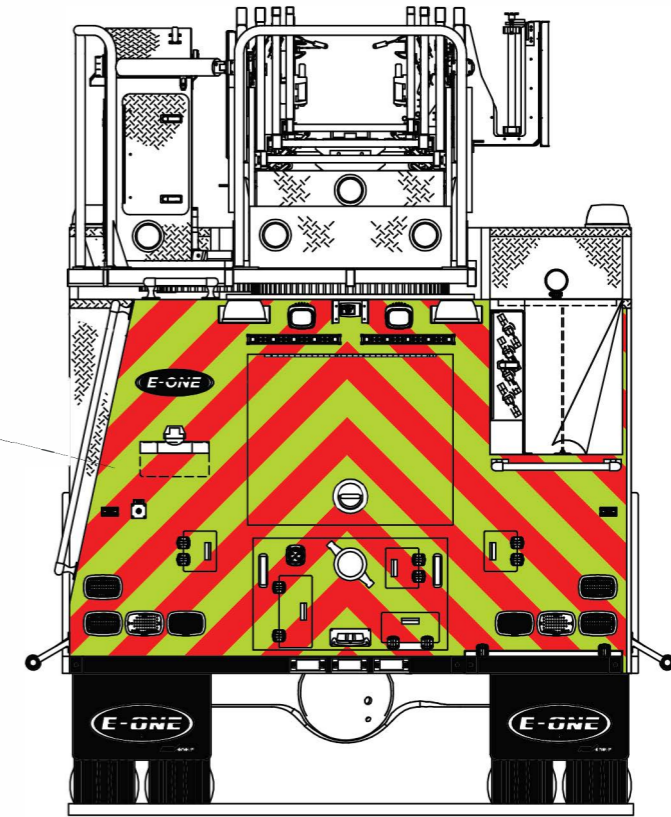

ANCHORAGE MIDDLETOWN FIRE EMS

LOUISVILLE KY

AERIAL BODY
E-ONE CYCLONE CHASSIS
HR100 AERIAL LADDER

THIS GRAPHICS DRAWING IS FOR REFERENCE PURPOSES. GRAPHICS ARE SUBJECT TO MINOR VARIATIONS BASED ON LAYOUT OF THE TRUCK AND AMOUNT OF AVAILABLE SPACE. THE SHOP ORDER WILL SUPERCEDE THIS DRAWING FOR PAINTED OPTIONS.

DEALER APPROVAL _____	DATE _____	☐ AS IS
CUSTOMER APPROVAL _____	DATE _____	☐ WITH REVISIONS

Chevron
Red/Fluorescent Yellow Green
(V98 Reflexite)