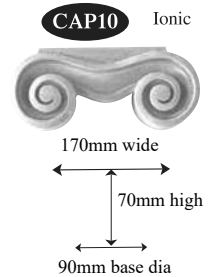

Flat Pilaster
275mm wide in middle
2260mm high

Flat Pilaster
140mm wide in middle
2110mm high

Three Sided Regency Pilaster
175mm wide in middle
1910mm high
100mm deep

Three Sided
Regency Pilaster
330mm wide in middle
1820mm high
105mm deep

Three Sided
Regency Pilaster
140mm wide in middle
1820mm high
80mm deep

Capitals

Corinthian

Corinthian

Corinthian

Ionic
Flat Pilaster

Fits PIL2
Ionic
Flat Pilaster

Corinthian
Flat Pilaster
Fits PIL1

Ionic

Corinthian
Flat Pilaster

Ionic

Corinthian

Ionic

Corinthian

Corinthian