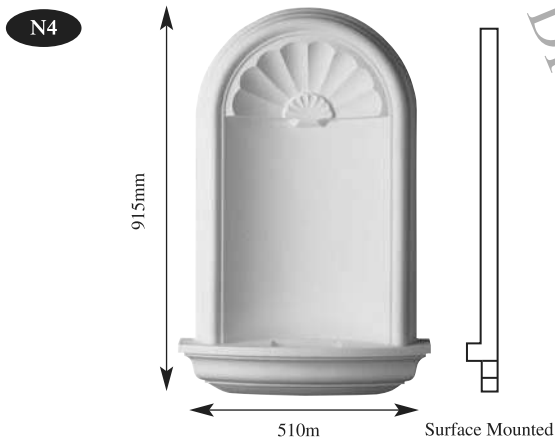

YDDP

© 2022

YDDP

© 2022

YDDP

YDP NICHES

XX Large	A2330	B1060	C470
X Large	A1690	B970	C350
Large	A940	B570	C120
Medium	A600	B385	C170
Small	A540	B365	C105

Available in three sizes

YDP CORBELS

COR25
50mm wide
80mm deep
185mm long

65mm wide
30mm deep
130mm long

125mm wide
60mm deep
165mm long

COR28
87mm wide
40mm deep
205mm long

COR29
185mm wide
100mm deep
255mm long

COR31
160mm wide
90mm deep
280mm long