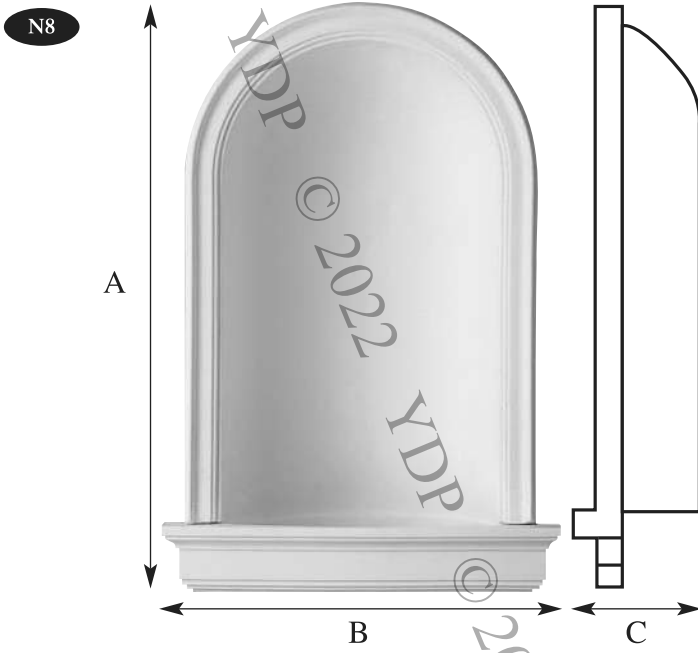

YDDP

© 2022

YDDP

© 2022

YDDP

YDP NICHES

XX Large	A2330	B1060	C470
X Large	A1690	B970	C350
Large	A940	B570	C120
Medium	A600	B385	C170
Small	A540	B365	C105

Available in three sizes

YDP CORBELS

COR25
50mm wide
80mm deep
185mm long

65mm wide
30mm deep
130mm long

125mm wide
60mm deep
165mm long

COR28
87mm wide
40mm deep
205mm long

COR29
185mm wide
100mm deep
255mm long

COR31
160mm wide
90mm deep
280mm long