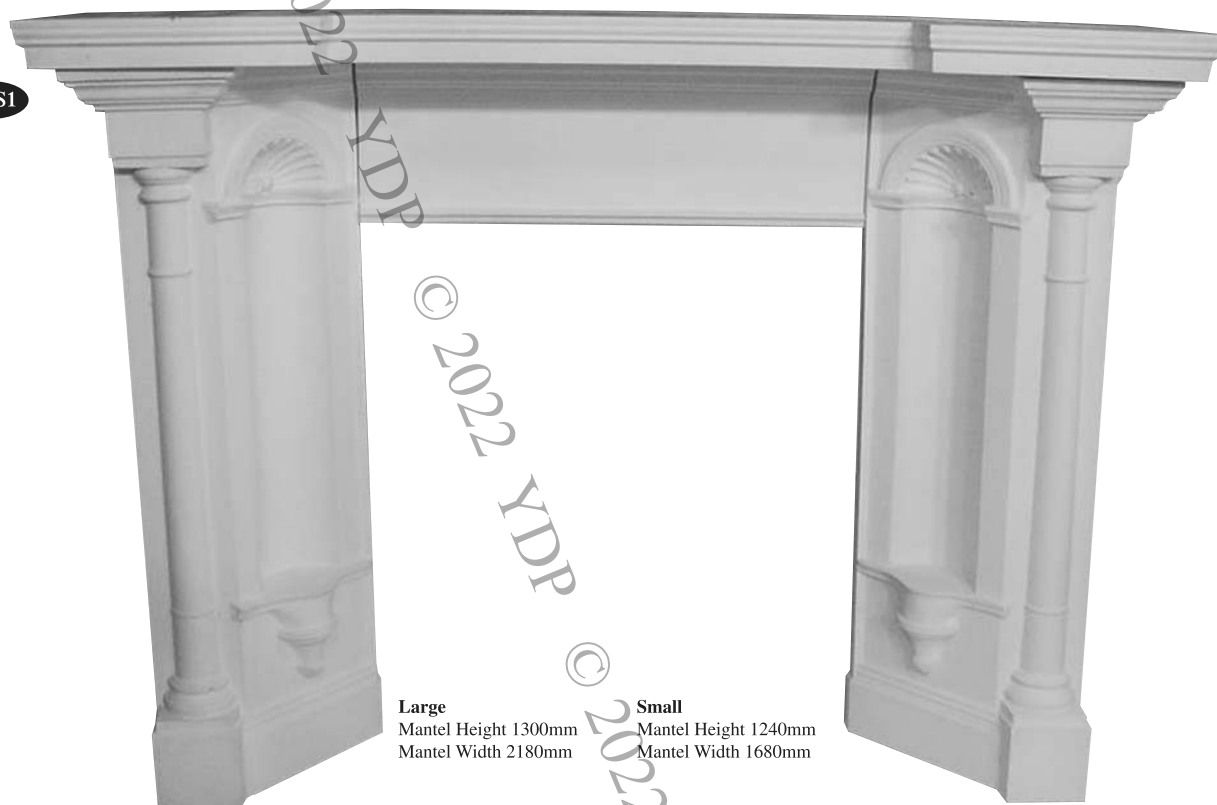

YDP FIREPLACES

YDP one of the North of England's leading manufacturers of traditional Fire Surrounds, have earned an enviable reputation for producing competitively priced, high quality products which add elegance and style to any living room. The company's skilled craftsmen use only premier quality material, to produce a range of attractive Fire Surrounds, in solid marble, lime stone, stoneite, herculite and various natural woods. Our standards are such that we have supplied mantles to the Hilton Hotel Group and various Plc's.

YDP Fire Surrounds are exclusively designed and produced by us in a range of sizes and finishes to suit your individual needs. Personal service and attention to detail are guaranteed. Please look at our large showroom on our web site or visit us in person.

HFS1

Large
Mantel Height 1300mm
Mantel Width 2180mm

Small
Mantel Height 1240mm
Mantel Width 1680mm

HFS2