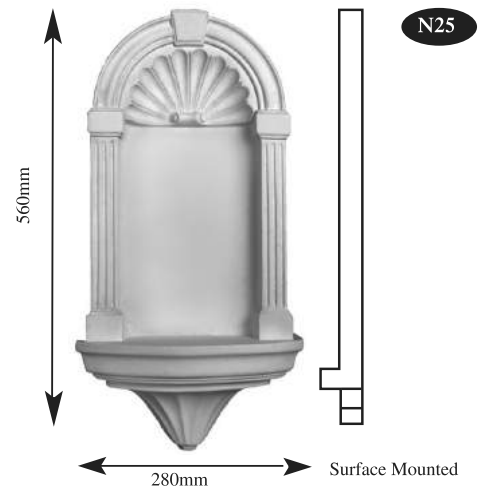

YDDP

© 2022

YDDP

© 2022

YDDP

YDP NICHES

XX Large	A2330	B1060	C470
X Large	A1690	B970	C350
Large	A940	B570	C120
Medium	A600	B385	C170
Small	A540	B365	C105

Available in three sizes

YDP CORBELS

COR25
50mm wide
80mm deep
185mm long

65mm wide
30mm deep
130mm long

125mm wide
60mm deep
165mm long

COR28
87mm wide
40mm deep
205mm long

COR29
185mm wide
100mm deep
255mm long

COR31
160mm wide
90mm deep
280mm long