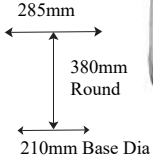

CAP15

Morrish