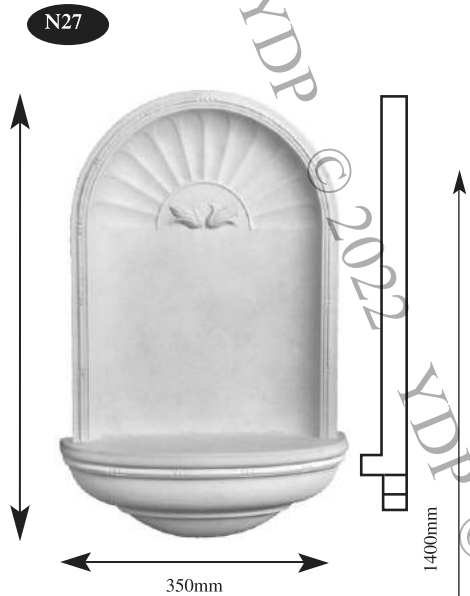

YDDP

© 2022

YDDP

© 2022

YDDP

YDP NICHES

XX Large	A2330	B1060	C470
X Large	A1690	B970	C350
Large	A940	B570	C120
Medium	A600	B385	C170
Small	A540	B365	C105

Available in three sizes

YDP CORBELS

COR25
50mm wide
80mm deep
185mm long

65mm wide
30mm deep
130mm long

125mm wide
60mm deep
165mm long

COR28
87mm wide
40mm deep
205mm long

COR29
185mm wide
100mm deep
255mm long

COR31
160mm wide
90mm deep
280mm long