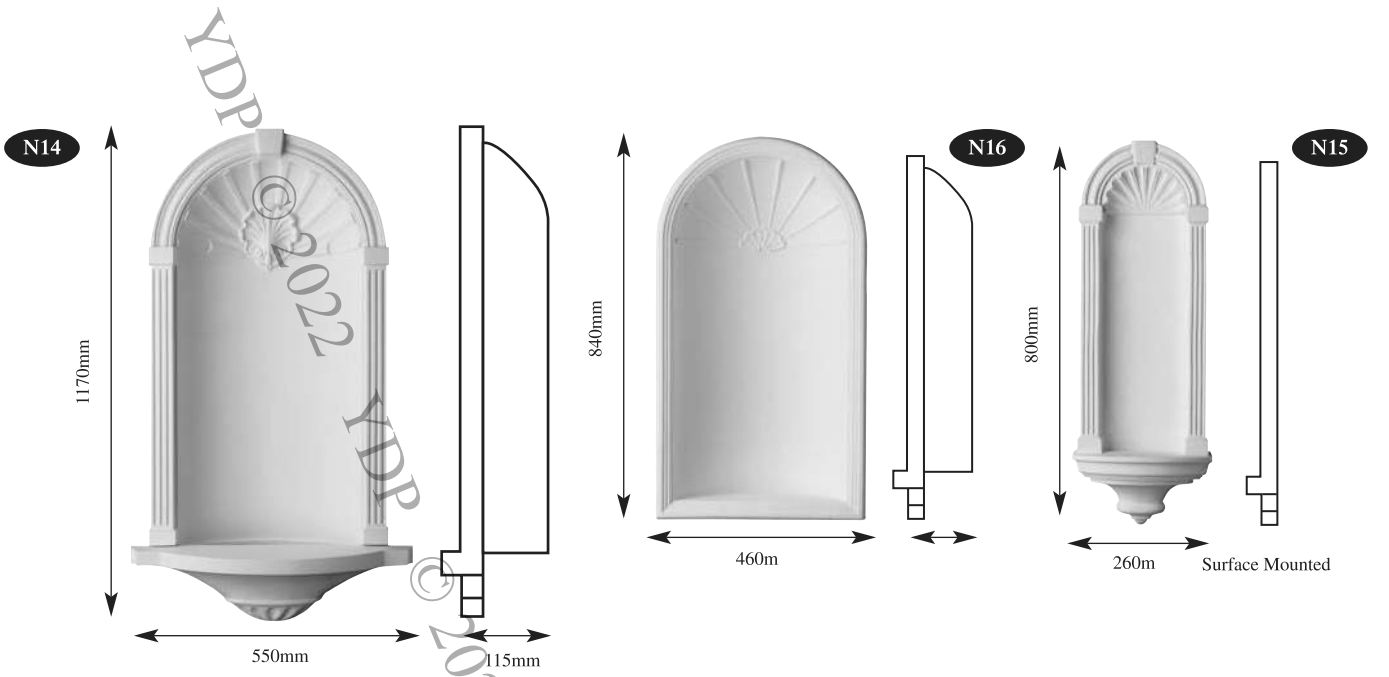

YDDP

© 2022

YDDP

© 2022

YDDP

YDP NICHES

XX Large	A2330	B1060	C470
X Large	A1690	B970	C350
Large	A940	B570	C120
Medium	A600	B385	C170
Small	A540	B365	C105

Available in three sizes

YDP CORBELS

COR25
50mm wide
80mm deep
185mm long

65mm wide
30mm deep
130mm long

125mm wide
60mm deep
165mm long

COR28
87mm wide
40mm deep
205mm long

COR29
185mm wide
100mm deep
255mm long

COR31
160mm wide
90mm deep
280mm long

125mm wide
50mm deep
190mm long

COR33
215mm wide
145mm deep
280mm long

360mm wide
140mm deep
280mm long

COR34

COR35
280mm wide
125mm deep
260mm long

COR36
105mm wide
40mm deep
215mm long

COR37
90mm wide
65mm deep
100mm long