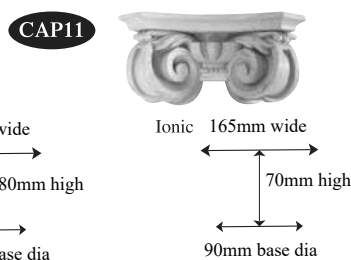

CAP12

Ionic