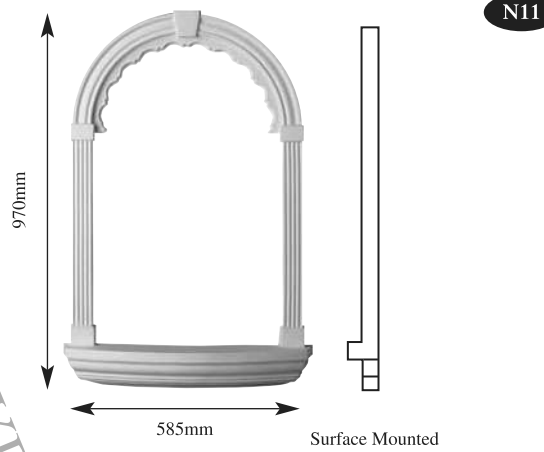

YDDP

© 2022

YDDP

© 2022

YDDP

YDP NICHES

XX Large	A2330	B1060	C470
X Large	A1690	B970	C350
Large	A940	B570	C120
Medium	A600	B385	C170
Small	A540	B365	C105

Available in three sizes

YDP CORBELS

COR25
50mm wide
80mm deep
185mm long

65mm wide
30mm deep
130mm long

125mm wide
60mm deep
165mm long

COR28
87mm wide
40mm deep
205mm long

COR29
185mm wide
100mm deep
255mm long

COR31
160mm wide
90mm deep
280mm long