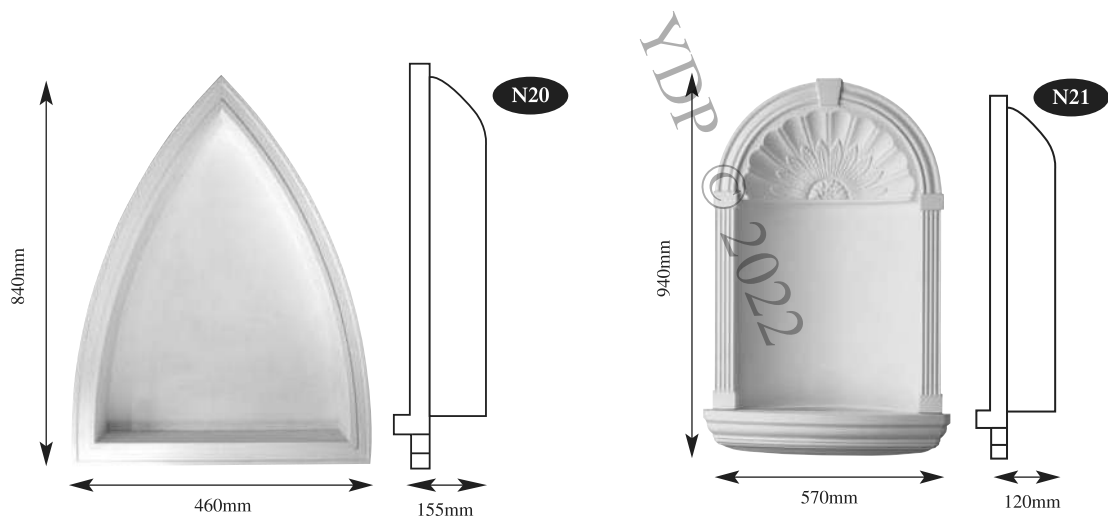

YDDP

© 2022

YDDP

© 2022

YDDP

YDP NICHES

XX Large	A2330	B1060	C470
X Large	A1690	B970	C350
Large	A940	B570	C120
Medium	A600	B385	C170
Small	A540	B365	C105

Available in three sizes

YDP CORBELS

COR25
50mm wide
80mm deep
185mm long

65mm wide
30mm deep
130mm long

125mm wide
60mm deep
165mm long

COR28
87mm wide
40mm deep
205mm long

COR29
185mm wide
100mm deep
255mm long

COR31
160mm wide
90mm deep
280mm long