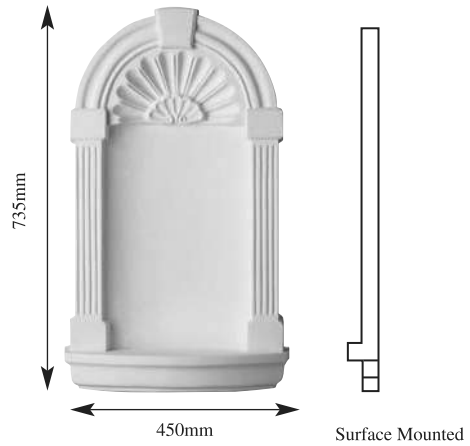

YDDP

© 2022

YDDP

© 2022

YDDP

YDP NICHES

XX Large	A2330	B1060	C470
X Large	A1690	B970	C350
Large	A940	B570	C120
Medium	A600	B385	C170
Small	A540	B365	C105

Available in three sizes

YDP CORBELS

COR25
50mm wide
80mm deep
185mm long

65mm wide
30mm deep
130mm long

125mm wide
60mm deep
165mm long

COR28
87mm wide
40mm deep
205mm long

COR29
185mm wide
100mm deep
255mm long

COR31
160mm wide
90mm deep
280mm long