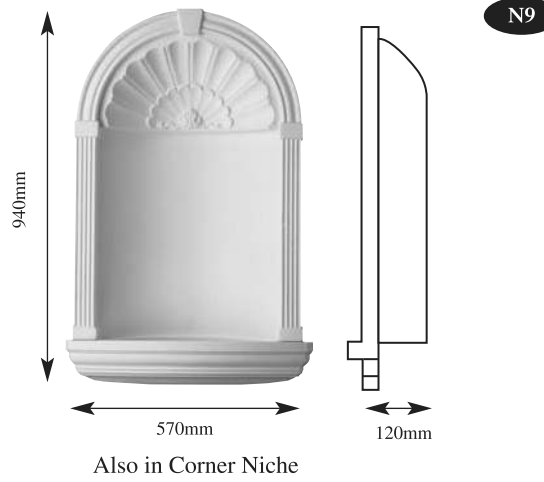

YDDP

© 2022

YDDP

© 2022

YDDP

YDP NICHES

XX Large	A2330	B1060	C470
X Large	A1690	B970	C350
Large	A940	B570	C120
Medium	A600	B385	C170
Small	A540	B365	C105

Available in three sizes

YDP CORBELS

COR25
50mm wide
80mm deep
185mm long

65mm wide
30mm deep
130mm long

125mm wide
60mm deep
165mm long

COR28
87mm wide
40mm deep
205mm long

COR29
185mm wide
100mm deep
255mm long

COR31
160mm wide
90mm deep
280mm long