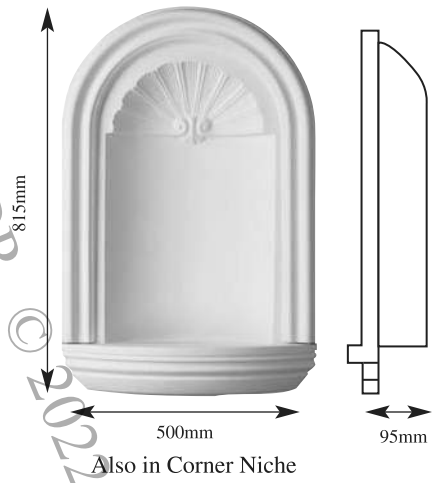

YDDP

© 2022

YDDP

© 2022

YDDP

YDP NICHES

XX Large	A2330	B1060	C470
X Large	A1690	B970	C350
Large	A940	B570	C120
Medium	A600	B385	C170
Small	A540	B365	C105

Available in three sizes

YDP CORBELS

COR25
50mm wide
80mm deep
185mm long

65mm wide
30mm deep
130mm long

125mm wide
60mm deep
165mm long

COR28
87mm wide
40mm deep
205mm long

COR29
185mm wide
100mm deep
255mm long

COR31
160mm wide
90mm deep
280mm long