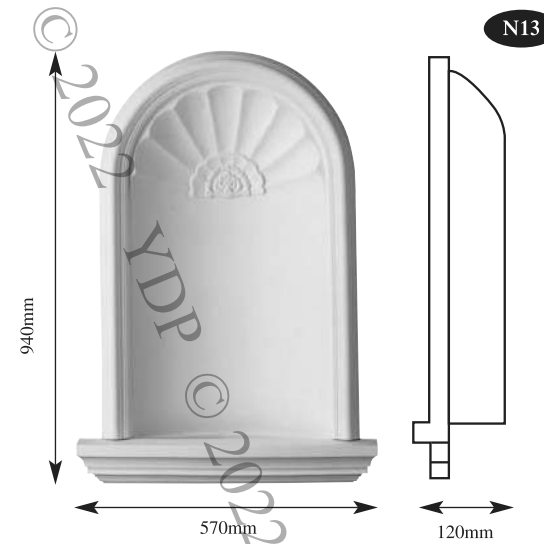

YDDP

© 2022

YDDP

© 2022

YDDP

YDP NICHES

XX Large	A2330	B1060	C470
X Large	A1690	B970	C350
Large	A940	B570	C120
Medium	A600	B385	C170
Small	A540	B365	C105

Available in three sizes

YDP CORBELS

COR25
50mm wide
80mm deep
185mm long

65mm wide
30mm deep
130mm long

125mm wide
60mm deep
165mm long

COR28
87mm wide
40mm deep
205mm long

COR29
185mm wide
100mm deep
255mm long

COR31
160mm wide
90mm deep
280mm long