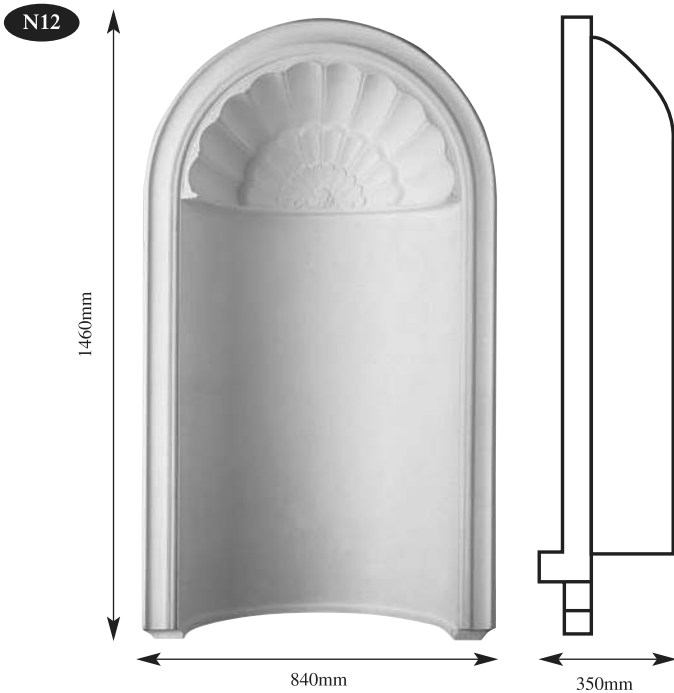

YDDP

© 2022

YDDP

© 2022

YDDP

YDP NICHES

XX Large	A2330	B1060	C470
X Large	A1690	B970	C350
Large	A940	B570	C120
Medium	A600	B385	C170
Small	A540	B365	C105

Available in three sizes

YDP CORBELS

COR25
50mm wide
80mm deep
185mm long

65mm wide
30mm deep
130mm long

125mm wide
60mm deep
165mm long

COR28
87mm wide
40mm deep
205mm long

COR29
185mm wide
100mm deep
255mm long

COR31
160mm wide
90mm deep
280mm long