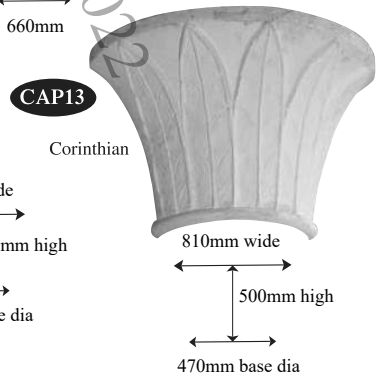

Corinthian