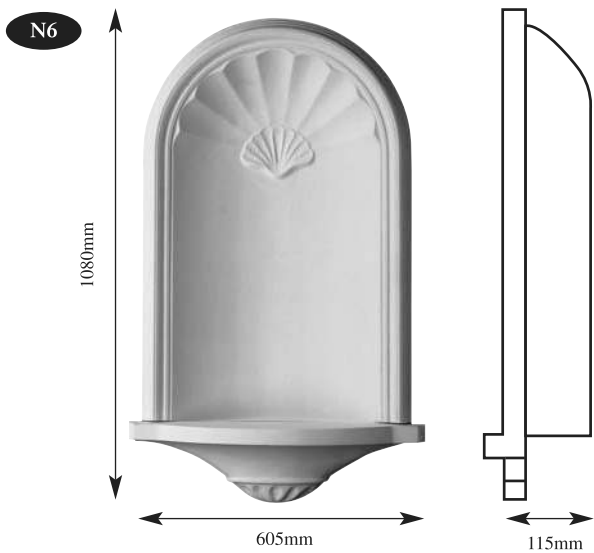

YDDP

© 2022

YDDP

© 2022

YDDP

YDP NICHES

XX Large	A2330	B1060	C470
X Large	A1690	B970	C350
Large	A940	B570	C120
Medium	A600	B385	C170
Small	A540	B365	C105

Available in three sizes

YDP CORBELS

COR25
50mm wide
80mm deep
185mm long

65mm wide
30mm deep
130mm long

125mm wide
60mm deep
165mm long

COR28
87mm wide
40mm deep
205mm long

COR29
185mm wide
100mm deep
255mm long

COR31
160mm wide
90mm deep
280mm long