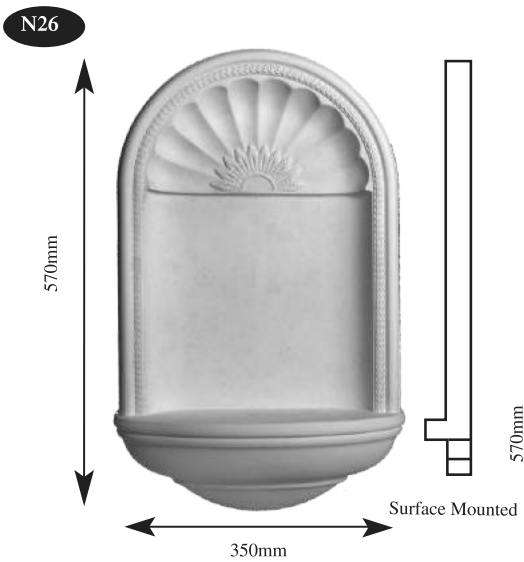

YDDP

© 2022

YDDP

© 2022

YDDP

YDP NICHES

XX Large	A2330	B1060	C470
X Large	A1690	B970	C350
Large	A940	B570	C120
Medium	A600	B385	C170
Small	A540	B365	C105

Available in three sizes

YDP CORBELS

COR25
50mm wide
80mm deep
185mm long

65mm wide
30mm deep
130mm long

125mm wide
60mm deep
165mm long

COR28
87mm wide
40mm deep
205mm long

COR29
185mm wide
100mm deep
255mm long

COR31
160mm wide
90mm deep
280mm long