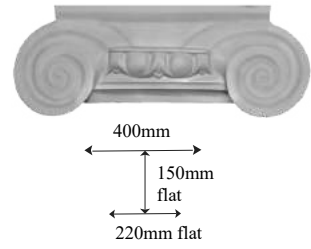

CAP16

B Flat Ionic