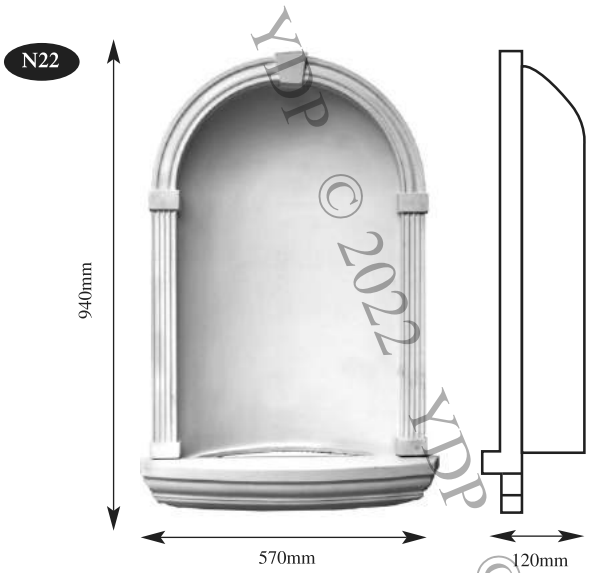

YDDP

© 2022

YDDP

© 2022

YDDP

YDP NICHES

XX Large	A2330	B1060	C470
X Large	A1690	B970	C350
Large	A940	B570	C120
Medium	A600	B385	C170
Small	A540	B365	C105

Available in three sizes

YDP CORBELS

COR25
50mm wide
80mm deep
185mm long

65mm wide
30mm deep
130mm long

125mm wide
60mm deep
165mm long

COR28
87mm wide
40mm deep
205mm long

COR29
185mm wide
100mm deep
255mm long

COR31
160mm wide
90mm deep
280mm long