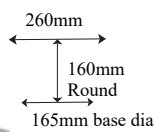

CAP26

French Leaf