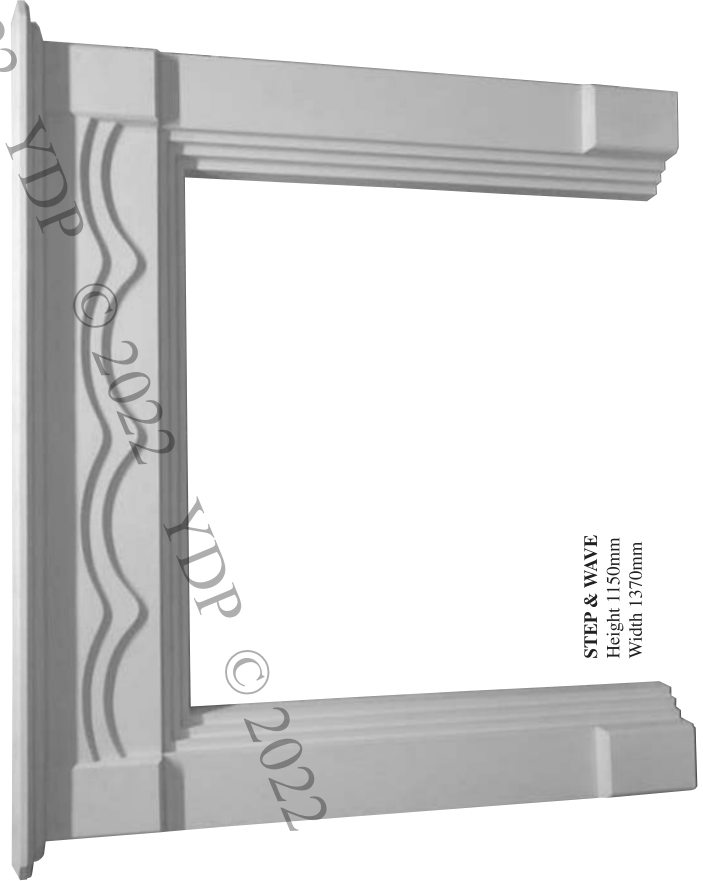

HFS6

STEP & WAVE
Height 1150mm
Width 1370mm