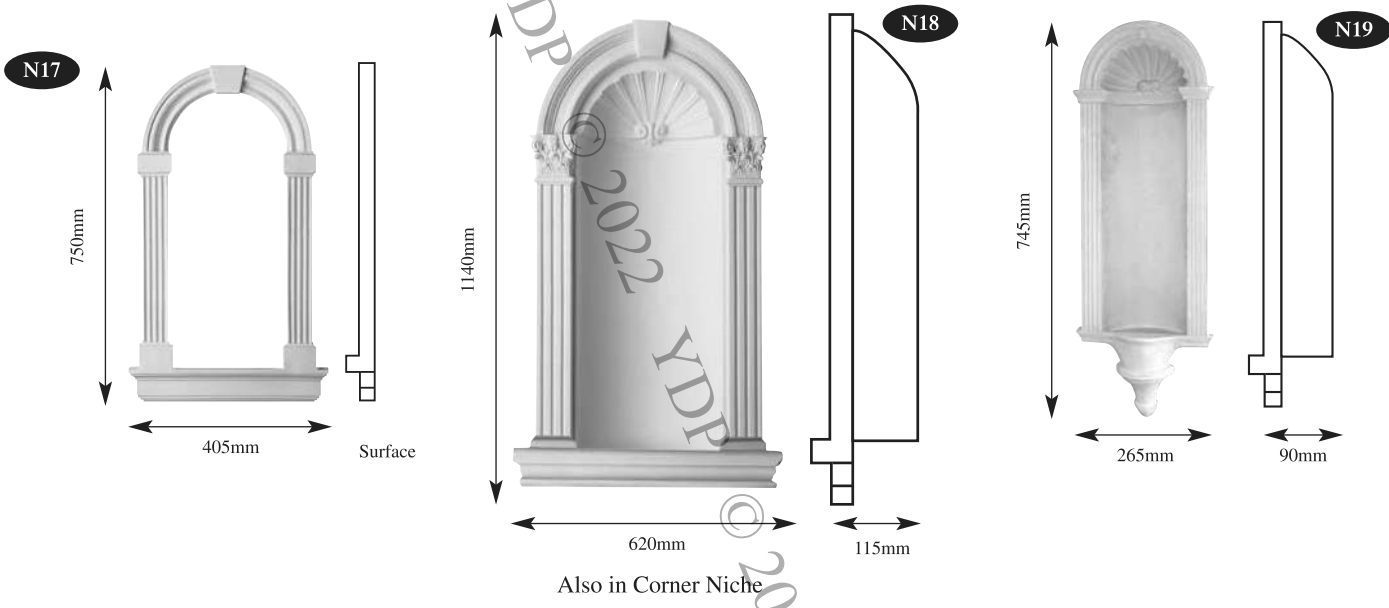

YDDP

© 2022

YDDP

© 2022

YDDP

YDP NICHES

XX Large	A2330	B1060	C470
X Large	A1690	B970	C350
Large	A940	B570	C120
Medium	A600	B385	C170
Small	A540	B365	C105

Available in three sizes

YDP CORBELS

COR25
50mm wide
80mm deep
185mm long

65mm wide
30mm deep
130mm long

125mm wide
60mm deep
165mm long

COR28
87mm wide
40mm deep
205mm long

COR29
185mm wide
100mm deep
255mm long

COR31
160mm wide
90mm deep
280mm long

125mm wide
50mm deep
190mm long

COR33
215mm wide
145mm deep
280mm long

360mm wide
140mm deep
280mm long

COR34

COR35
280mm wide
125mm deep
260mm long

COR36
105mm wide
40mm deep
215mm long

COR37
90mm wide
65mm deep
100mm long