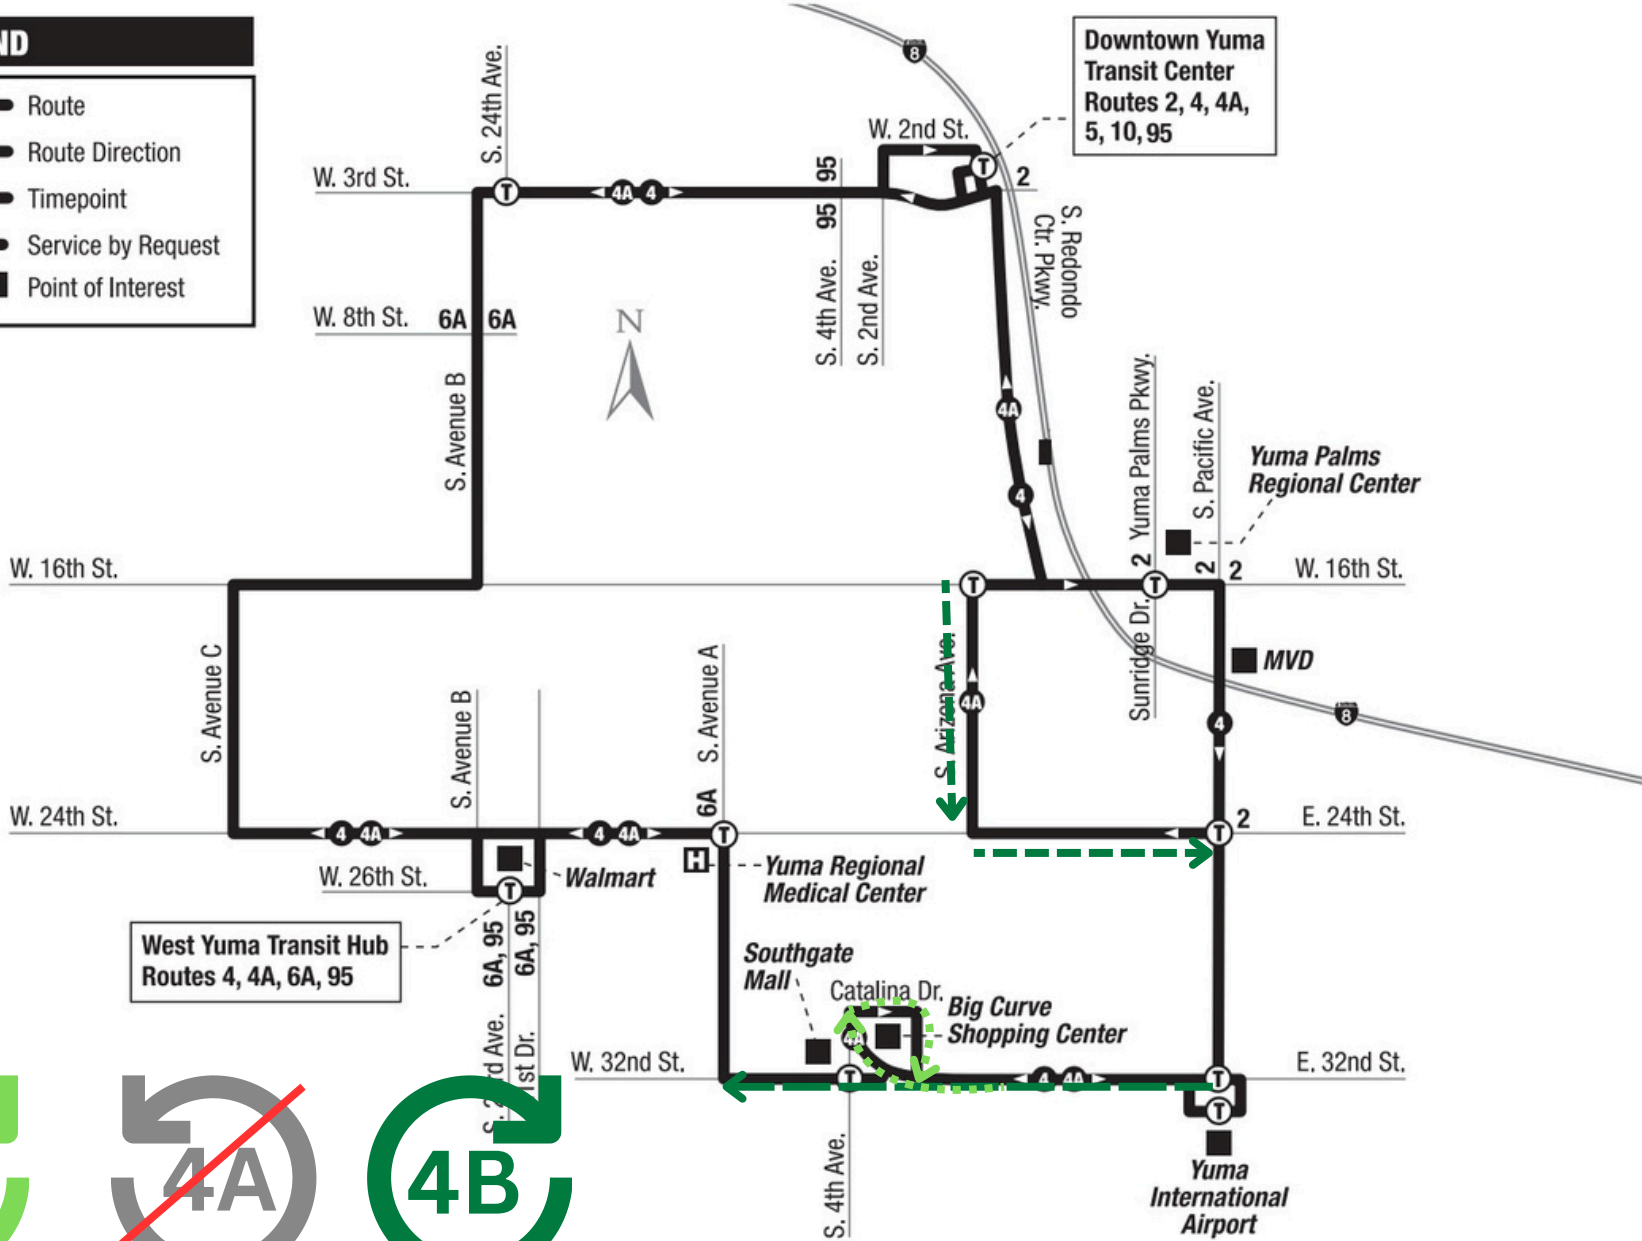

Green Route 4A - Central Yuma Circulator via Avenue B – Route Map

LEGEND

- Route
- Route Direction
- Timepoint
- Service by Request
- Point of Interest

4B

Green 4 - "Big Curve" On Request Only