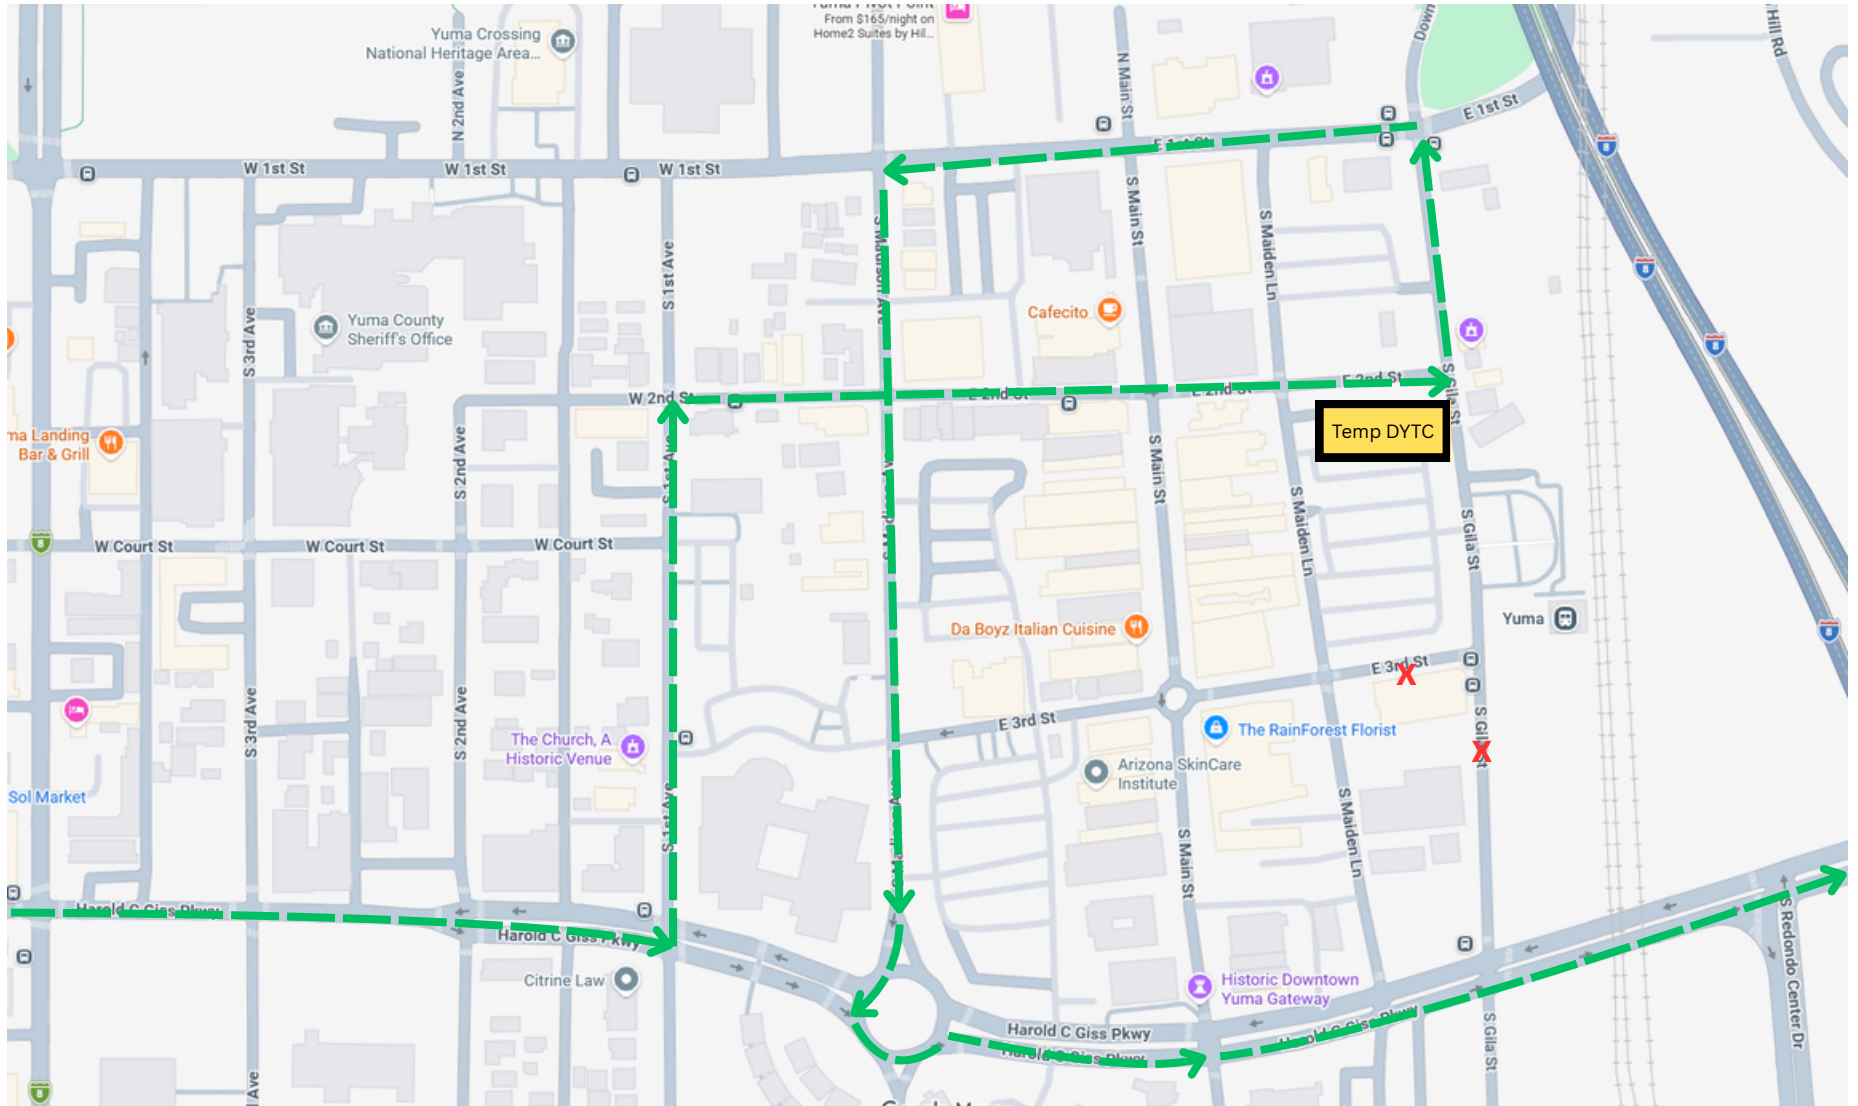

Green Routes 4 & 4B - Central Yuma Circulator

Clockwise Loop from West Yuma Transfer Hub to Downtown Yuma Transit Center

Monday thru Saturday

Yuma

	West Yuma Transfer Hub on 26th Street near Walmart	3rd Street @ 24th Avenue	Downtown Yuma Transit Center (3rd Street @ Gila Street)	Arizona Ave@ 16th Street	16th Street @ Sunridge Drive (across from Yuma Palms Regional Center)	Pacific Avenue @ East 24th Street	Yuma International Airport *On Request Only	32nd Street @ Pacific Avenue	Catalina Drive *On Request Only	24th Street @ Avenue A (Onvida Regional Medical Center)	West Yuma Transfer Hub on 26th Street near Walmart
4B	-	-	6:48 AM	6:55 AM	-	6:59 AM	-	7:04 AM	-	7:15 AM	7:18 AM
4	6:53 AM	7:06 AM	7:18 AM	-	7:25 AM	7:29 AM	7:32 AM	7:34 AM	7:38 AM	7:45 AM	7:48 AM
4B	7:23 AM	7:36 AM	7:48 AM	7:55 AM	-	7:59 AM	8:02 AM	8:04 AM	-	8:15 AM	8:18 AM
4	7:53 AM	8:06 AM	8:18 AM	-	8:25 AM	8:29 AM	8:32 AM	8:34 AM	8:38 AM	8:45 AM	8:48 AM
4B	8:23 AM	8:36 AM	8:48 AM	8:55 AM	-	8:59 AM	9:02 AM	9:04 AM	-	9:15 AM	9:18 AM
4	8:53 AM	9:06 AM	9:18 AM	-	9:25 AM	9:29 AM	9:32 AM	9:34 AM	9:38 AM	9:45 AM	9:48 AM
4B	9:23 AM	9:36 AM	9:48 AM	9:55 AM	-	9:59 AM	10:02 AM	10:04 AM	-	10:15 AM	10:18 AM
4	9:53 AM	10:06 AM	10:18 AM	-	10:25 AM	10:29 AM	-	10:34 AM	10:38 AM	10:45 AM	10:48 AM
4B	10:23 AM	10:36 AM	10:48 AM	10:55 AM	-	10:59 AM	11:02 AM	11:04 AM	-	11:15 AM	11:18 AM
4	10:53 AM	11:06 AM	11:18 AM	-	11:25 AM	11:29 AM	11:32 AM	11:34 AM	11:38 AM	11:45 AM	11:48 AM
4B	11:23 AM	11:36 AM	11:48 AM	11:55 AM	-	11:59 AM	-	12:04 PM	-	12:15 PM	12:18 PM
4	11:53 AM	12:06 PM	12:18 PM	-	12:25 PM	12:29 PM	-	12:34 PM	12:38 PM	12:45 PM	12:48 PM
4B	12:23 PM	12:36 PM	12:48 PM	12:55 PM	-	12:59 PM	1:02 PM	1:04 PM	-	1:15 PM	1:18 PM
4	12:53 PM	1:06 PM	1:18 PM	-	1:25 PM	1:29 PM	1:32 PM	1:34 PM	1:38 PM	1:45 PM	1:48 PM
4B	1:23 PM	1:36 PM	1:48 PM	1:55 PM	-	1:59 PM	2:02 PM	2:04 PM	-	2:15 PM	2:18 PM
4	1:53 PM	2:06 PM	2:18 PM	-	2:25 PM	2:29 PM	2:32 PM	2:34 PM	2:38 PM	2:45 PM	2:48 PM
4B	2:23 PM	2:36 PM	2:48 PM	2:55 PM	-	2:59 PM	3:02 PM	3:04 PM	-	3:15 PM	3:18 PM
4	2:53 PM	3:06 PM	3:18 PM	-	3:25 PM	3:29 PM	-	3:34 PM	3:38 PM	3:45 PM	3:48 PM
4B	3:23 PM	3:36 PM	3:48 PM	3:55 PM	-	3:59 PM	4:02 PM	4:04 PM	-	4:15 PM	4:18 PM
4	3:53 PM	4:06 PM	4:18 PM	-	4:25 PM	4:29 PM	4:32 PM	4:34 PM	4:38 PM	4:45 PM	4:48 PM
4B	4:23 PM	4:36 PM	4:48 PM	4:55 PM	-	4:59 PM	5:02 PM	5:04 PM	-	5:15 PM	5:18 PM
4	4:53 PM	5:06 PM	5:18 PM	-	5:25 PM	5:29 PM	5:32 PM	5:34 PM	5:38 PM	5:45 PM	5:48 PM
4B	5:23 PM	5:36 PM	5:48 PM	-	-	-	-	-	-	-	-
4	5:53 PM	6:06 PM	6:18 PM	-	6:25 PM	6:29 PM	6:32 PM	6:34 PM	6:38 PM	6:45 PM	6:48 PM
4	6:53 PM	7:06 PM	7:18 PM	-	-	-	-	-	-	-	-

Saturday schedule

- No Service at that time

* On Request Only - Call (928) 783-2235, option 1, 30 minutes prior or ask Bus Operator

Green 4