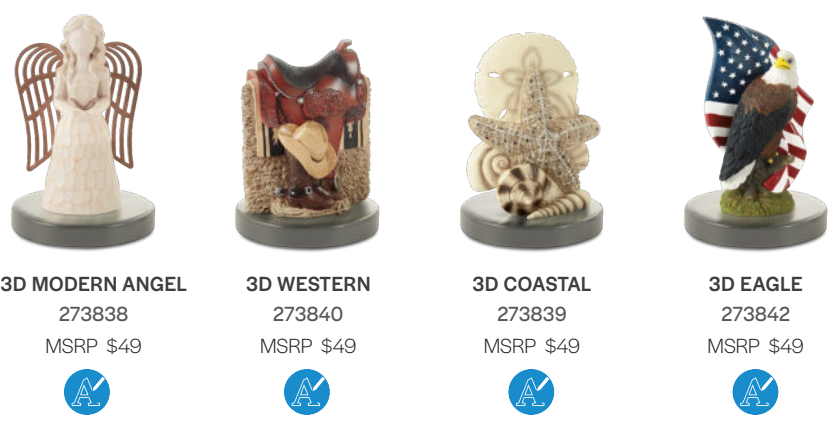

LifeSymbols® 3D Collection

Including a base and clear acrylic adapter, the LifeSymbols® 3D collection may be displayed on a casket or urn and then placed on the base to take home as a keepsake. The base can hold cremated remains, flower petals or earth from the gravesite. Can be engraved on the bottom plate.

Image Medallions

Image medallions allow you to create unique mementos with personal photos or supplied images. Engraving options are available for Image medallion keepsakes.