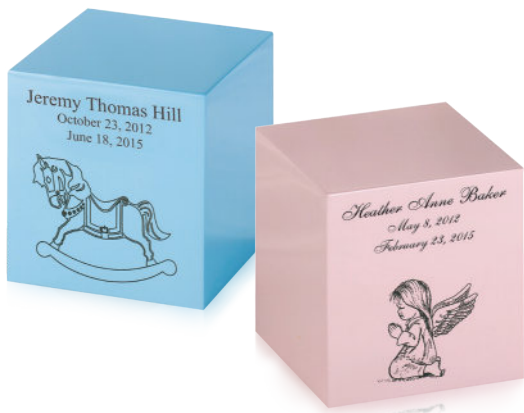

ASHEN PEWTER KEEPSAKE

Brass

MSRP

**205400** 4.56" dia. x 5.94"H 50 cu. in. \$250

CHESTNUT BRONZE KEEPSAKE

Brass

MSRP

**205405** 4.56" dia. x 5.94"H 50 cu. in. \$250

DELPHIA WINGS KEEPSAKE

Brass

MSRP

**235717** 4.38" dia. x 5.69"H 50 cu. in. \$250

CRIMSON DELPHIA KEEPSAKE

Brass

MSRP

**235710** 4.38" dia. x 5.69"H 50 cu. in. \$250

BLUE DELPHIA KEEPSAKE

Brass

MSRP

**235706** 4.38" dia. x 5.69"H 50 cu. in. \$250

**PAINTED BRONZE CUBE KEEPSAKE**

Bronze				MSRP
<b>148362</b>	Pink	Keepsake	3.75"w x 3.75"d x 3.814"h	45 cu. in. \$395
<b>148360</b>	Blue	Keepsake	3.75"w x 3.75"d x 3.814"h	45 cu. in. \$395