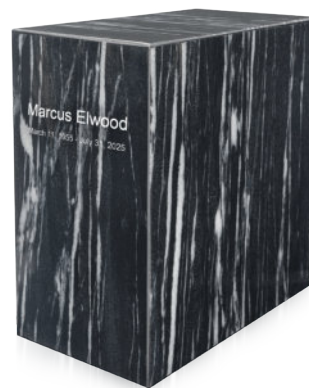

NERO MARQUINA NICHE				
Natural Marble				
				MSRP
285017	Full Size	5"W x 9.25"L x 9.25"H	270 cu. in.	$295