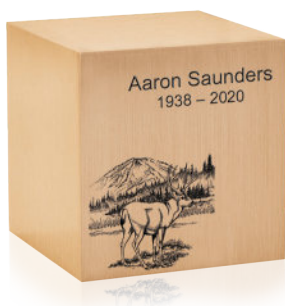

DELPHIA WINGS KEEPSAKE

Brass

MSRP

**235717** 4.38" dia. x 5.69"H 50 cu. in. \$250

CRIMSON DELPHIA KEEPSAKE

Brass

MSRP

**235710** 4.38" dia. x 5.69"H 50 cu. in. \$250

BLUE DELPHIA KEEPSAKE

Brass

MSRP

**235706** 4.38" dia. x 5.69"H 50 cu. in. \$250

**PAINTED BRONZE CUBE KEEPSAKE**

Bronze				MSRP
<b>148362</b>	Pink	Keepsake	3.75"w x 3.75"d x 3.814"h	45 cu. in. \$395
<b>148360</b>	Blue	Keepsake	3.75"w x 3.75"d x 3.814"h	45 cu. in. \$395

**BRUSHED BRONZE CUBE KEEPSAKE**

Bronze				MSRP
<b>148361</b>	Keepsake	3.75"w x 3.75"d x 3.814"h	45 cu. in.	\$395

**CLOISSONÉ KEEPSAKE**

Time-honored Cloisonné products are handcrafted by applying colored enamel to copper containers. They are available in multiple shapes and designs. These keepsake sizes may hold an infant or child's cremated remains.