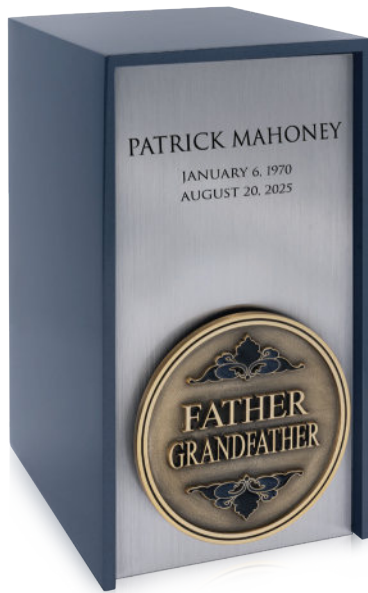

Brushed stainless steel center with an aluminum outer frame available in three beautiful colors.

H N B S

Make the memory even more personal

Your choice of a medallion or LifeSymbols® is a free accessory with the Alcove urn. Compatible with LifeSymbols® designs (with magnetic adapter) and display medallions for meaningful personalization.

MSRP

285877 Full Size 5.25"L x 7"W x 9.5"H 330 cu. in. $395

Medallions are adhered directly to the stainless steel metal. Foam pads are provided with each urn to prevent magnets from scratching the surface of the urn.