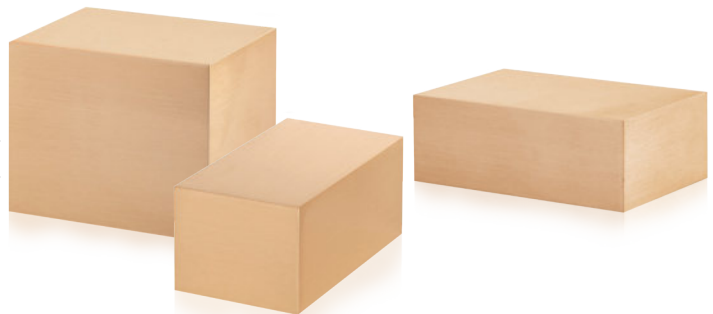

SHEET BRONZE CHEST

64 Oz. Sheet Bronze Urn		MSRP
<b>148341</b>	Full Size 8.94" w x 5.94" d x 4.56" h 220 cu. in.	\$595

Trigard appliques available.

A classic design and brushed, bronze finish makes this urn an excellent choice for a personal memorial to honor a life well-lived—whether in a niche or at home.

SHEET BRONZE CUBE

64 Oz. Sheet Bronze Urn		MSRP
<b>148352</b>	Full Size 5.94" w x 5.94" d x 7" h 225 cu. in.	\$595
<b>148361</b>	Keepsake 3.75" w x 3.75" d x 3.81" h 45 cu. in.	\$395

With two different sizes, the Bronze Cube features a classic design perfect for personalization.

— Sheet Bronze Niche Urns —

Designed to fit a broad range of niche sizes, these products feature a brushed, bronze finish ideal for personalization.

SHEET BRONZE NICHE URN

Sheet Bronze Urn		MSRP
<b>148367</b>	Full Size 7" w x 5.5" d x 5.63" h 194 cu. in.	\$695
<b>148369</b>	Full Size 5" w x 9" d x 4.06" h 164 cu. in.	\$695
<b>148368</b>	Full Size 9" w x 6" d x 3.06" h 146 cu. in.	\$695