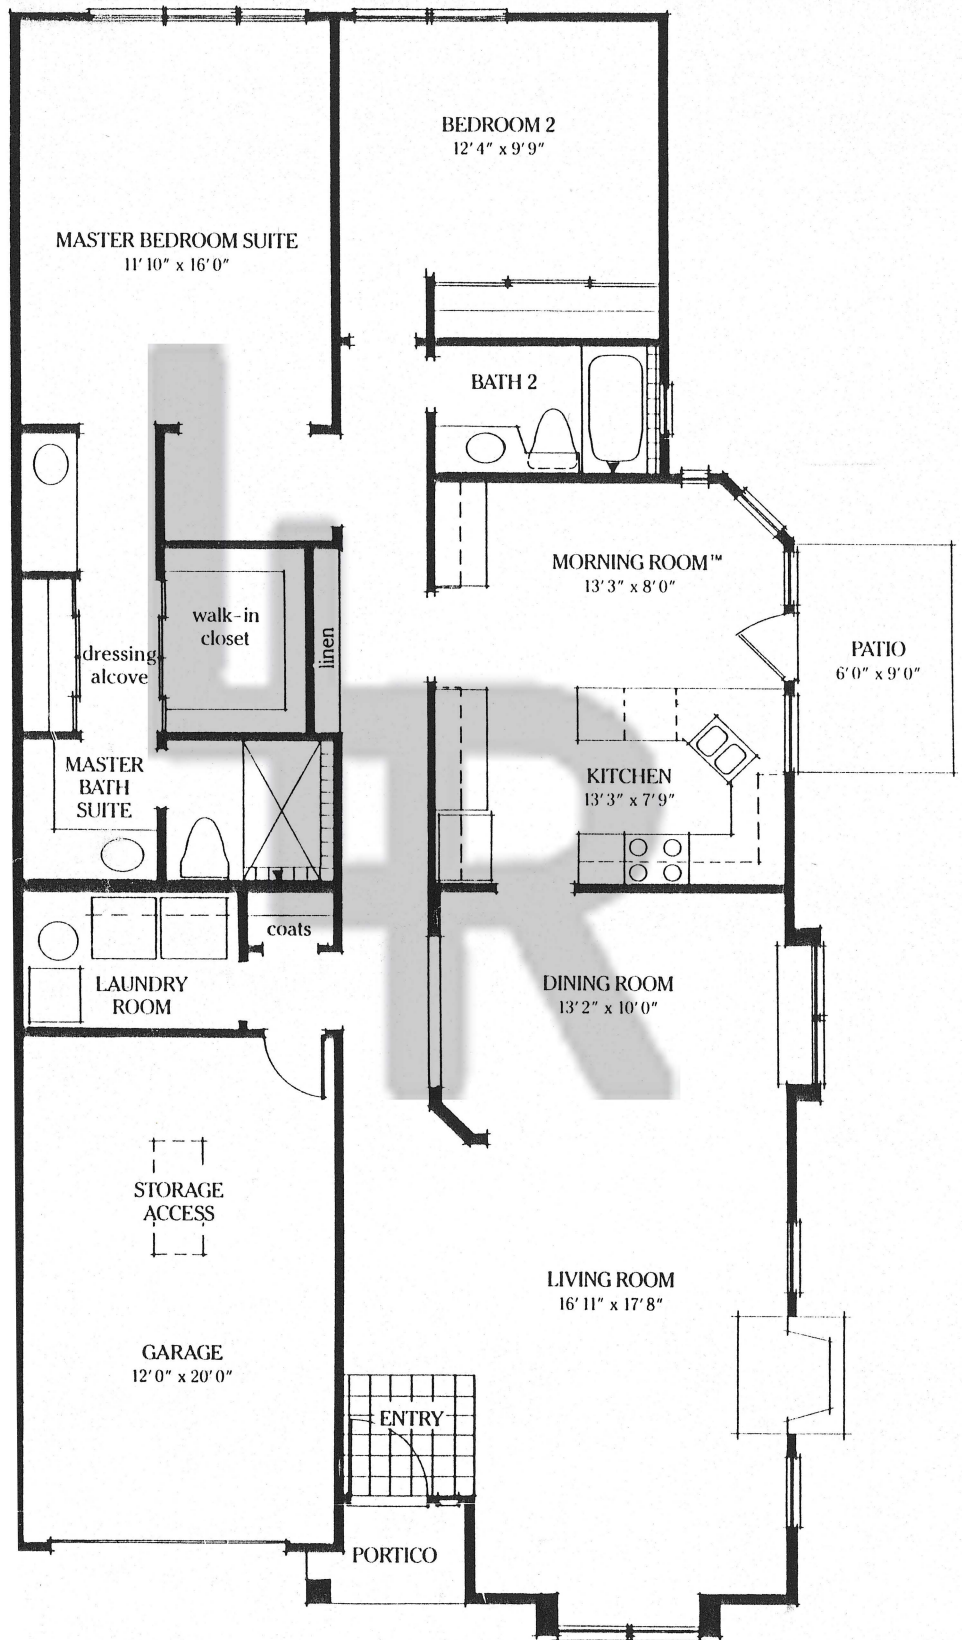

Leisure Glen The Warwick

(Semi-Attached)

Master Bedroom Suite
2nd BR/ Bath
Eat-In Kitchen
with Morning Room
LR/DR
Patio
2-Car Garage

LLR Leisure Living Realty, Inc.
681 Whiskey Road
Ridge, NY 11961