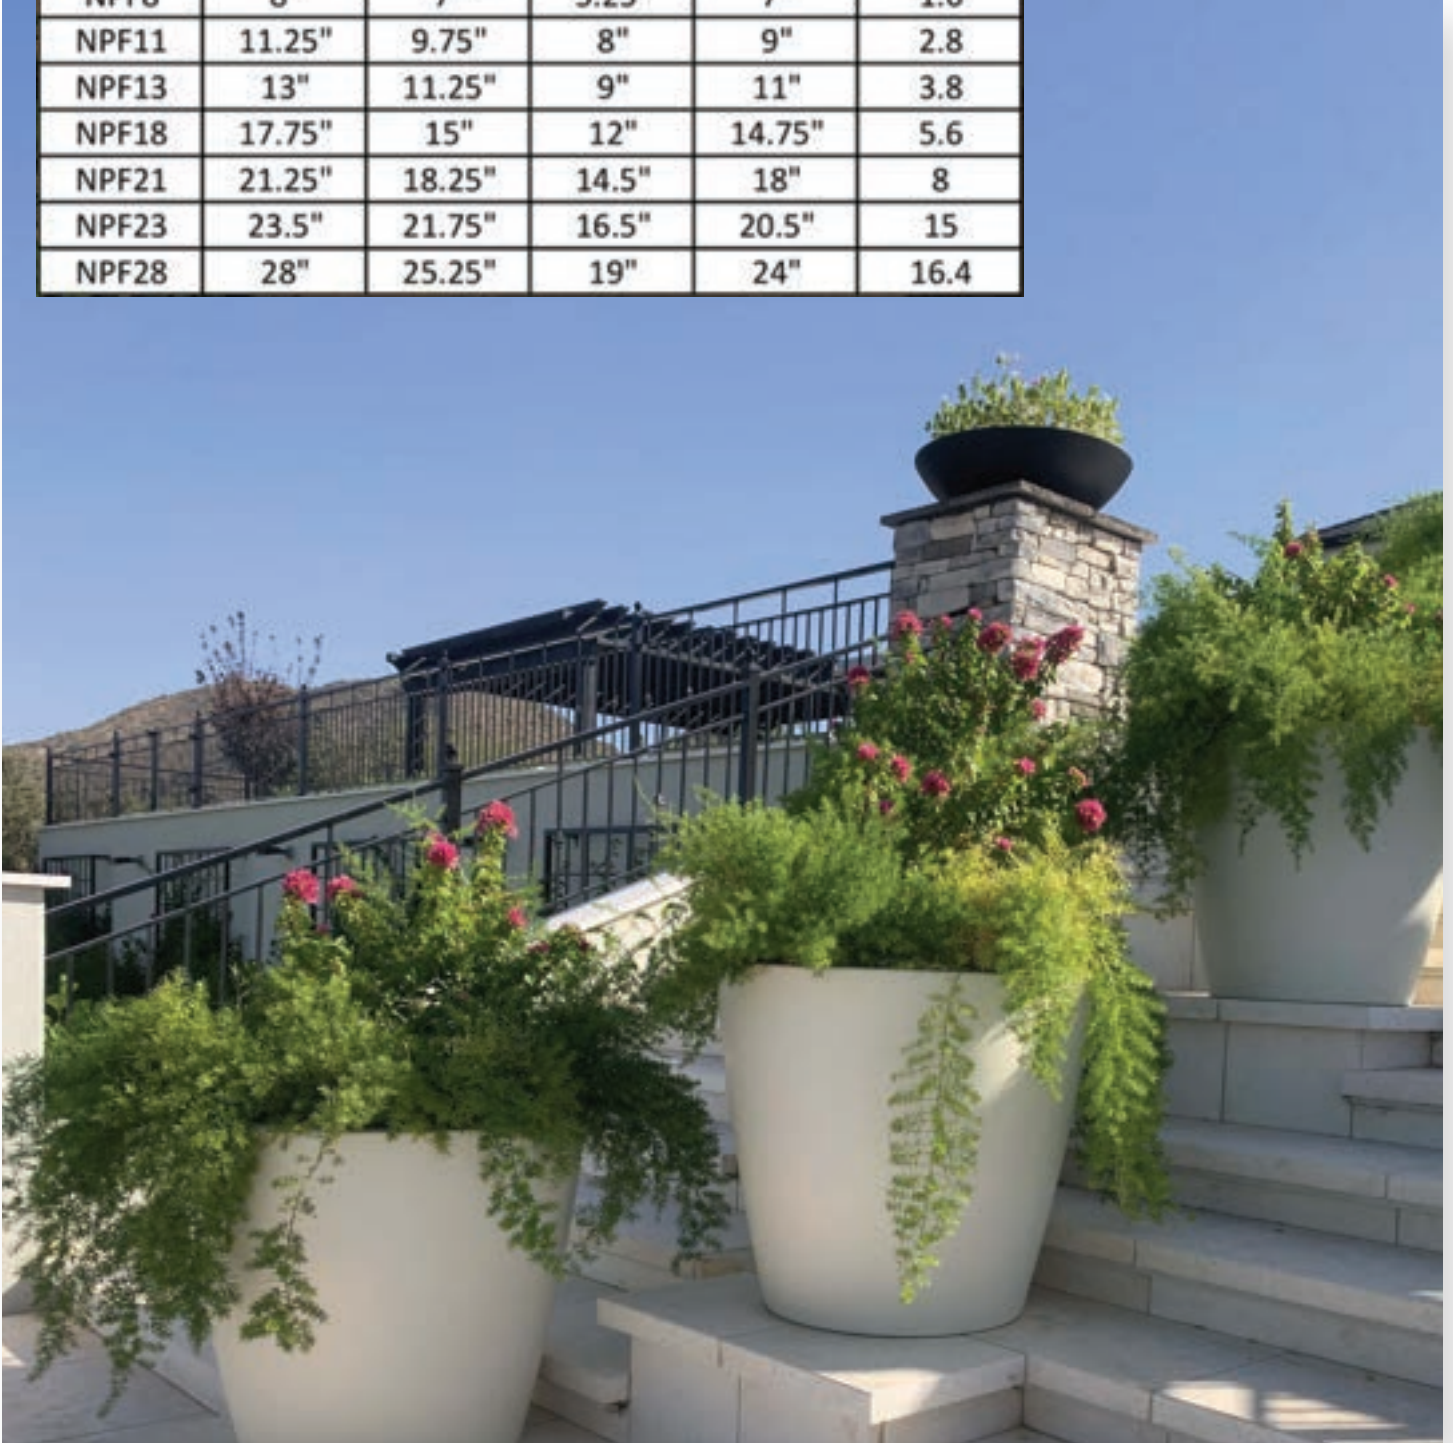

NEWPORT SERIES

Dimensions					
Product	Diameter	Height	Base	I.D.	weight
NPF8	8"	7"	5.25"	7"	1.6
NPF11	11.25"	9.75"	8"	9"	2.8
NPF13	13"	11.25"	9"	11"	3.8
NPF18	17.75"	15"	12"	14.75"	5.6
NPF21	21.25"	18.25"	14.5"	18"	8
NPF23	23.5"	21.75"	16.5"	20.5"	15
NPF28	28"	25.25"	19"	24"	16.4