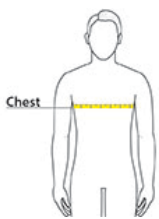

CARE INSTRUCTIONS

Machine wash cold. Only non-chlorine bleach when needed.
Tumble dry low. Do not iron decoration.

Sketches

front

back

PRODUCT MEASUREMENTS

	XS	S	M	L	XL	2XL	3XL	4XL	5XL	6XL
Body Length at Back	27	28	29	30	31	32	33	34	35	36
Chest	17 1/2	19	20 1/2	22	24	26	28	30	32	34
Set in Sleeve Length	7 1/8	7 5/8	8 1/8	8 5/8	9 1/8	9 5/8	10 1/8	10 5/8	11 1/8	11 5/8

Body Length at Back: Measured from high point shoulder to finished hem at back.

Chest: Measured across the chest one inch below armhole when laid flat.

Set in Sleeve Length: Measure from Center Back neck to shoulder point to sleeve hem.

SIZE CHARTS

	XS	S	M	L	XL	2XL	3XL	4XL	5XL	6XL
Chest	32-35	35-38	38-41	41-44	44-48	48-52	52-56	56-60	60-64	64-68

HOW TO MEASURE

CHEST

Measure under the arm and around the fullest part of the chest with arms down, keeping tape horizontal.