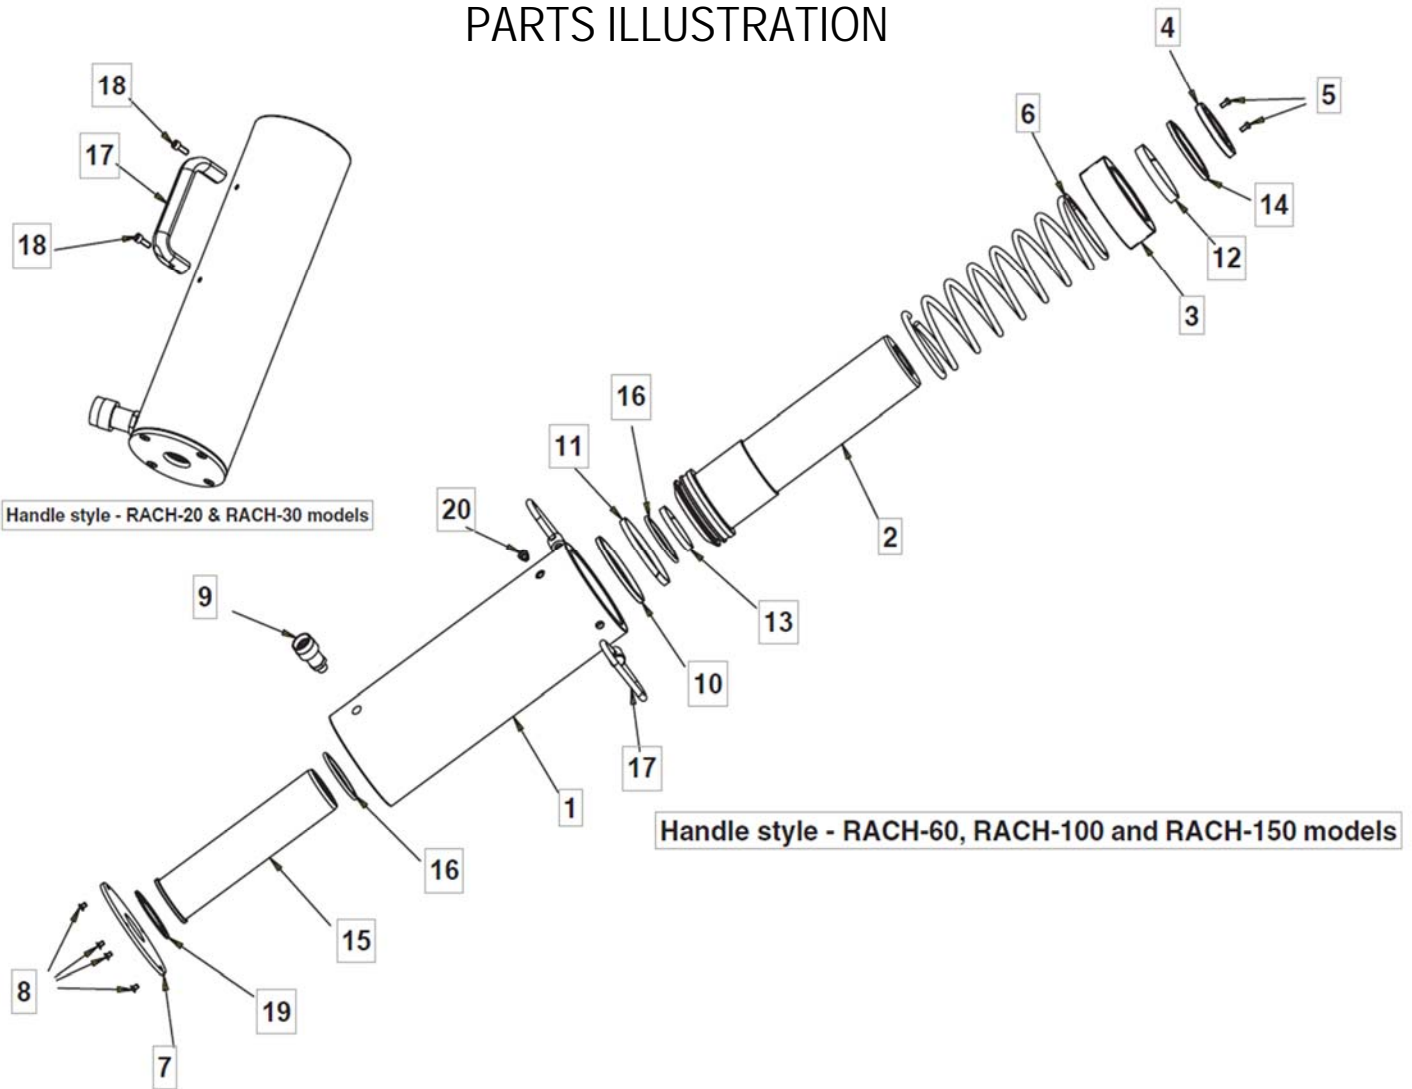

B I A T O O L S

ALUMINUM S.A. HOLLOW

MODEL: RACH-1502, RACH-1504, RACH-1506, RACH-1508, RACH-15010

Form. #

sales@bia-tools.com www.bia-tools.com

Not all components of cylinder are replacement items, but are illustrated as a convenient reference of location and position in the assembly sequence.

PARTS ILLUSTRATION

Handle style - RACH-20 & RACH-30 models

Handle style - RACH-60, RACH-100 and RACH-150 models