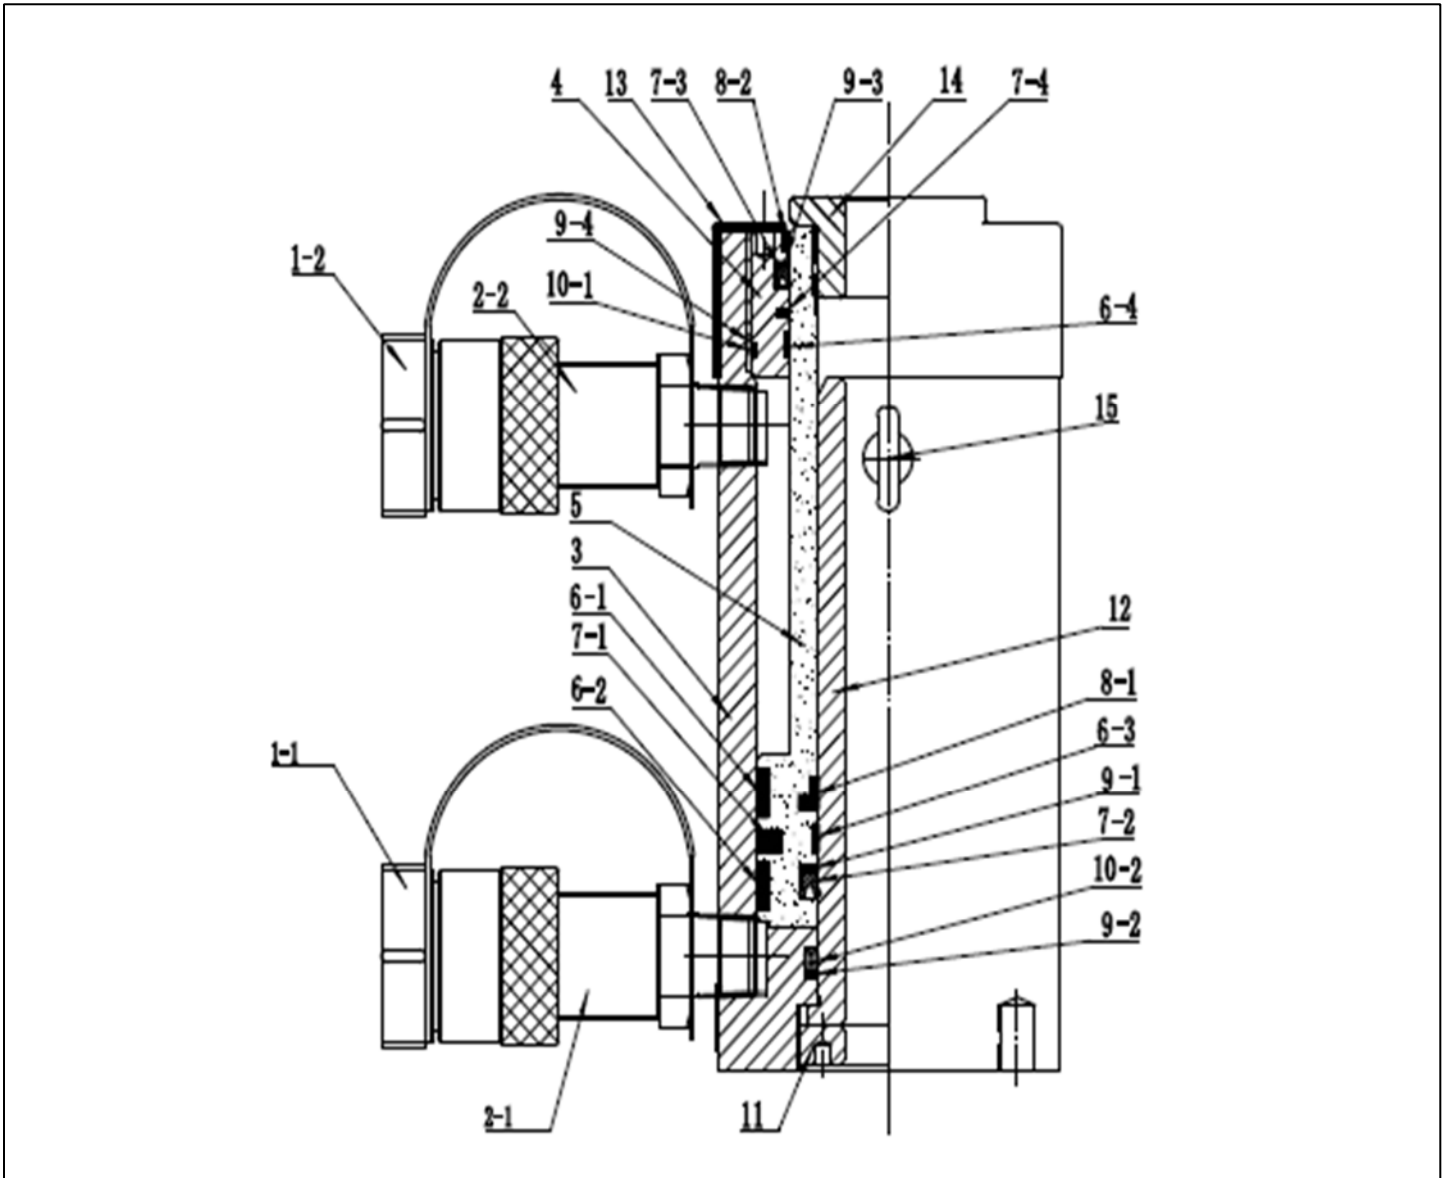

LOW PROFILE SINGLE ACTING

MODEL: DH-603, DH-606, DH-6010

Form. #

sales@bia-tools.com www.bia-tools.com

Not all components of cylinder are replacement items, but are illustrated as a convenient reference of location and position in the assembly sequence.

PARTS ILLUSTRATION

B I A
T O O L S

LOW PROFILE
SINGLE ACTING

MODEL: DH-603, DH-606, DH-6010

Form. #

sales@bia-tools.com www.bia-tools.com

PARTS LIST

ITEM	DESCRIPTION	QTY	DH-603	DH-606	DH-6010
1	Coupler Cover	2	BT-QCC06	BT-QCC06	BT-QCC06
2	Quick Coupler	2	BT-QCF06	BT-QCF06	BT-QCF06
3	Cylinder Body	1	BT-DH603-3	BT-DH606-3	BT-DH6010-3
4	Guide Sleeve	1	BT-DH60-4	BT-DH60-4	BT-DH60-4
5	Piston Rod	1	BT-DH603-5	BT-DH606-5	BT-DH6010-5
6	Guide ring	4/5	BT-DH60-6	BT-DH60-6	BT-DH60-6
7	Seal Ring	3	*	*	*
8	Wiper	2	*	*	*
9	Telfon Retaining Ring	4	*	*	*
10	O Ring	2	*	*	*
11	Bottom Fixing Sleeve	1	BT-DH60-11	BT-DH60-11	BT-DH60-11
12	Guide Pile	1	*	*	*
13	Thread Protector	1	BT-DH60-13	BT-DH60-13	BT-DH60-13
14	Adapter	1	BT-DH60-14	BT-DH60-14	BT-DH60-14
15	Eyebolt	2	BT-DH60-15	BT-DH60-15	BT-DH60-15
*	Included in Repair Kit	1	BT-DH60-RK	BT-DH60-RK	BT-DH60-RK