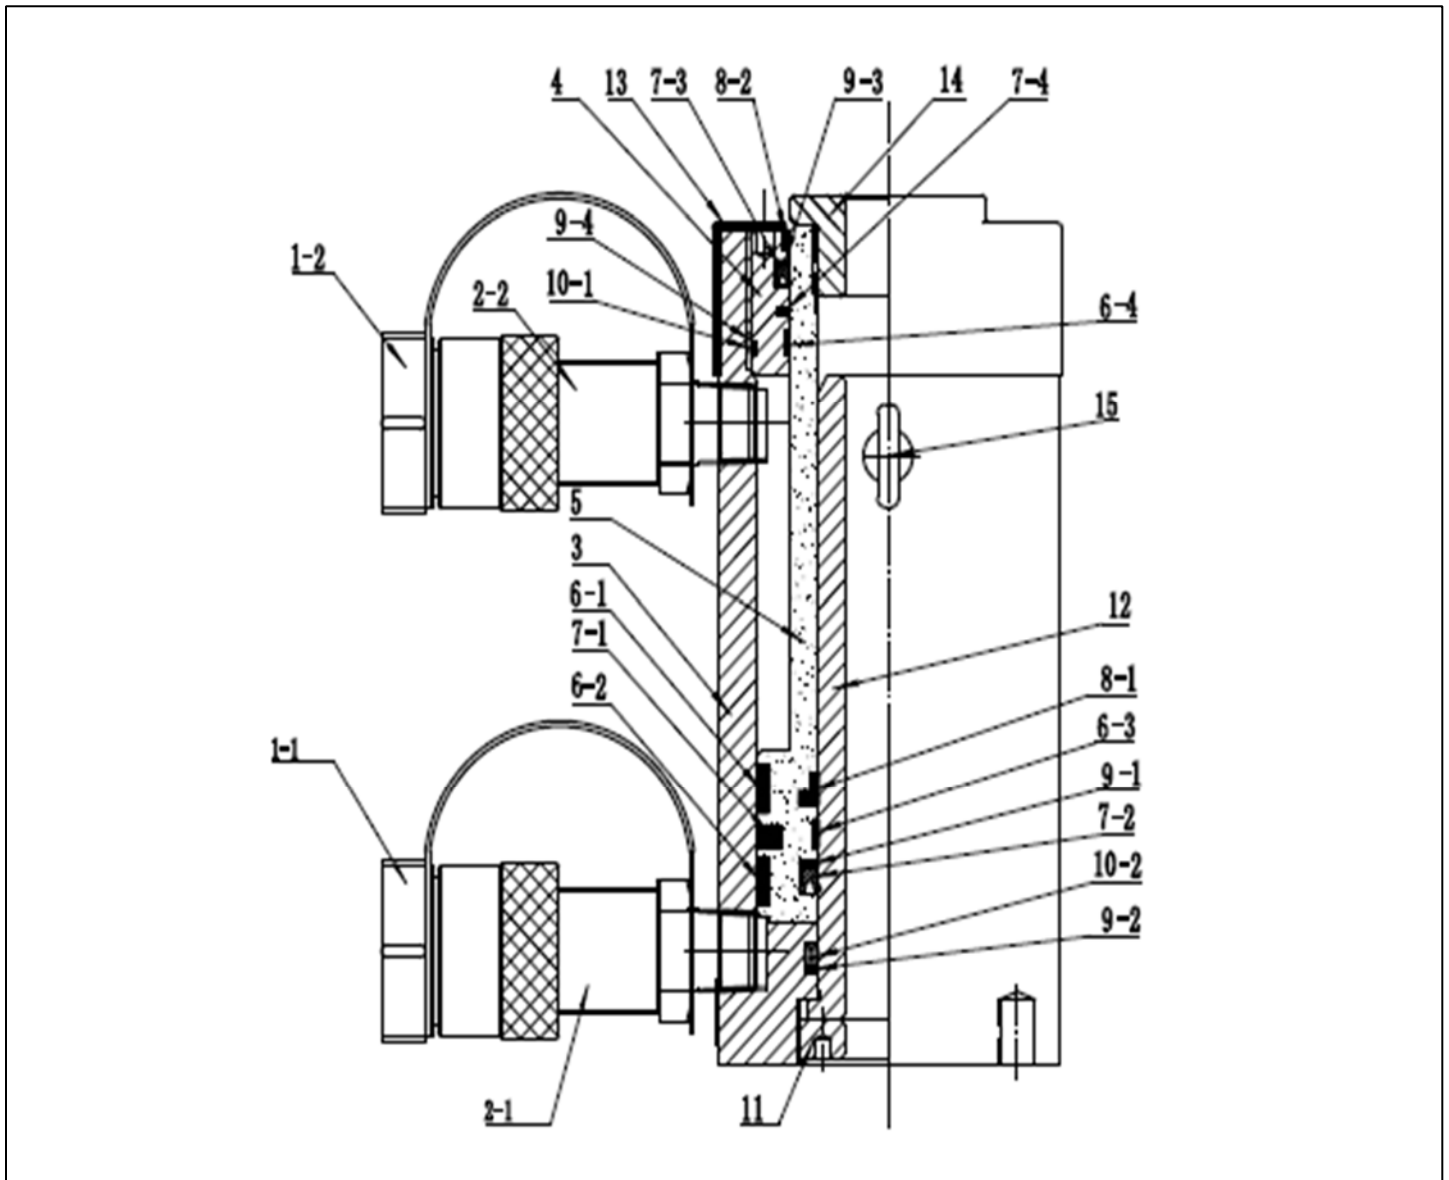

LOW PROFILE SINGLE ACTING

MODEL: DH-1508

Form. #

sales@bia-tools.com www.bia-tools.com

Not all components of cylinder are replacement items, but are illustrated as a convenient reference of location and position in the assembly sequence.

PARTS ILLUSTRATION

B I A
T O O L S

LOW PROFILE
SINGLE ACTING

MODEL: DH-1508

Form. #

sales@bia-tools.com www.bia-tools.com

PARTS LIST

ITEM	DESCRIPTION	QTY	DH-1508
1	Coupler Cover	2	BT-QCC06
2	Quick Coupler	2	BT-QCF06
3	Cylinder Body	1	BT-DH1508-3
4	Guide Sleeve	1	BT-DH150-4
5	Piston Rod	1	BT-DH1508-5
6	Guide Ring	4/5	BT-DH150-6
7	Seal Ring	3	*
8	Wiper	2	*
9	Telfon Retaining Ring	4	*
10	O Ring	2	*
11	Bottom Fixing Sleeve	1	BT-DH150-11
12	Guide Pile	1	*
13	Thread Protector	1	BT-DH150-13
14	Adapter	1	BT-DH150-14
15	Eyebolt	2	BT-DH150-15
*	Included in Repair Kit	1	BT-DH150-RK