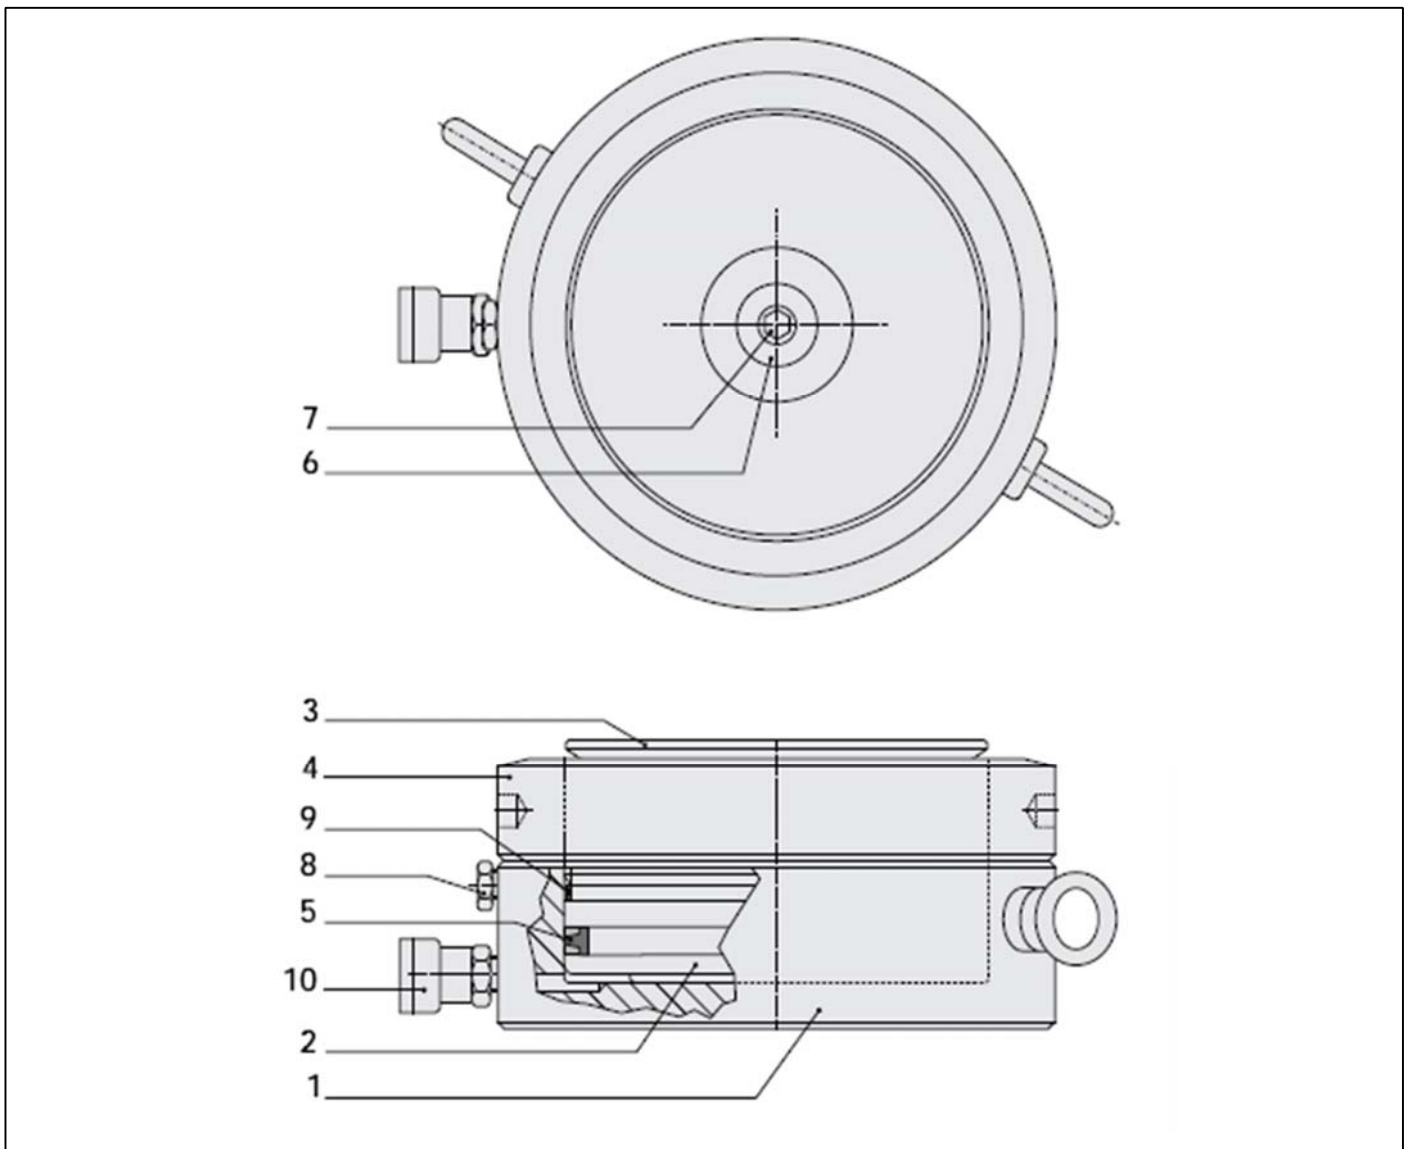

B I A
T O O L S

REGULAR SINGLE ACTING

MODEL: CLP-5002

Form. #

sales@bia-tools.com www.bia-tools.com

Not all components of cylinder are replacement items, but are illustrated as a convenient reference of location and position in the assembly sequence.

PARTS ILLUSTRATION

B I A
T O O L S

REGULAR SINGLE ACTING

MODEL: CLP-5002

Form. #

sales@bia-tools.com www.bia-tools.com

PARTS LIST

ITEM	DESCRIPTION	QTY	CLP-5002
1	Base	1	BT-CLP5002-01
2	Plunger	1	BT-CLP5002-02
3	Saddle	1	BT-CLP5002-03
4	Lock Nut	1	BT-CLP5002-04
5	GT-Piston Seal	1	*
6	Washer	1	BT-CLP5002-06
7	HS HC Screw	1	BT-CLP5002-07
8	Plug	1	BT-CLP5002-08
9	Strip	1	BT-CLP5002-09
10	Quick Coupler	1	BT-QCF06
11	Eyebolt	2	BT-CLP5002-11
*	Repair Kit	1	BT-CLP5002-RK