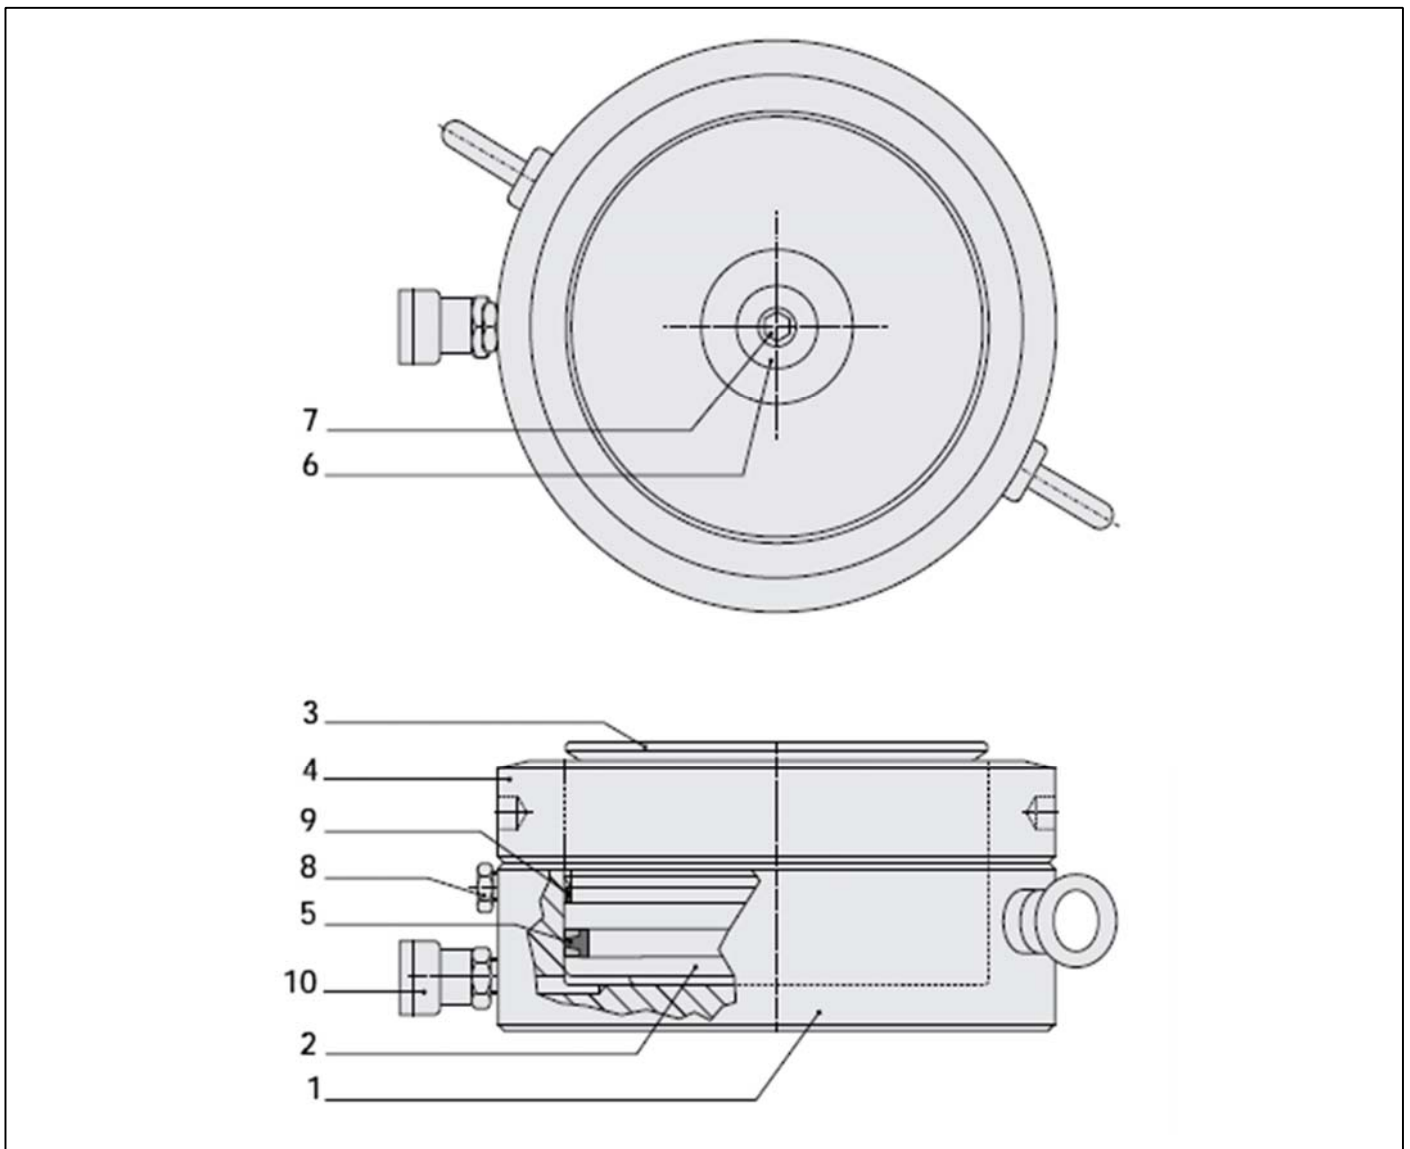

B I A
T O O L S

REGULAR SINGLE ACTING

MODEL: CLP-4002

Form. #

sales@bia-tools.com www.bia-tools.com

Not all components of cylinder are replacement items, but are illustrated as a convenient reference of location and position in the assembly sequence.

PARTS ILLUSTRATION

B I A
T O O L S

REGULAR SINGLE ACTING

MODEL: CLP-4002

Form. #

sales@bia-tools.com www.bia-tools.com

PARTS LIST

ITEM	DESCRIPTION	QTY	CLP-4002
1	Base	1	BT-CLP4002-01
2	Plunger	1	BT-CLP4002-02
3	Saddle	1	BT-CLP4002-03
4	Lock Nut	1	BT-CLP4002-04
5	GT-Piston Seal	1	*
6	Washer	1	BT-CLP4002-06
7	HSHC Screw	1	BT-CLP4002-07
8	Plug	1	BT-CLP4002-08
9	Strip	1	BT-CLP4002-09
10	Quick Coupler	1	BT-QCF06
11	Eyebolt	2	BT-CLP4002-11
*	Repair Kit	1	BT-CLP4002-RK