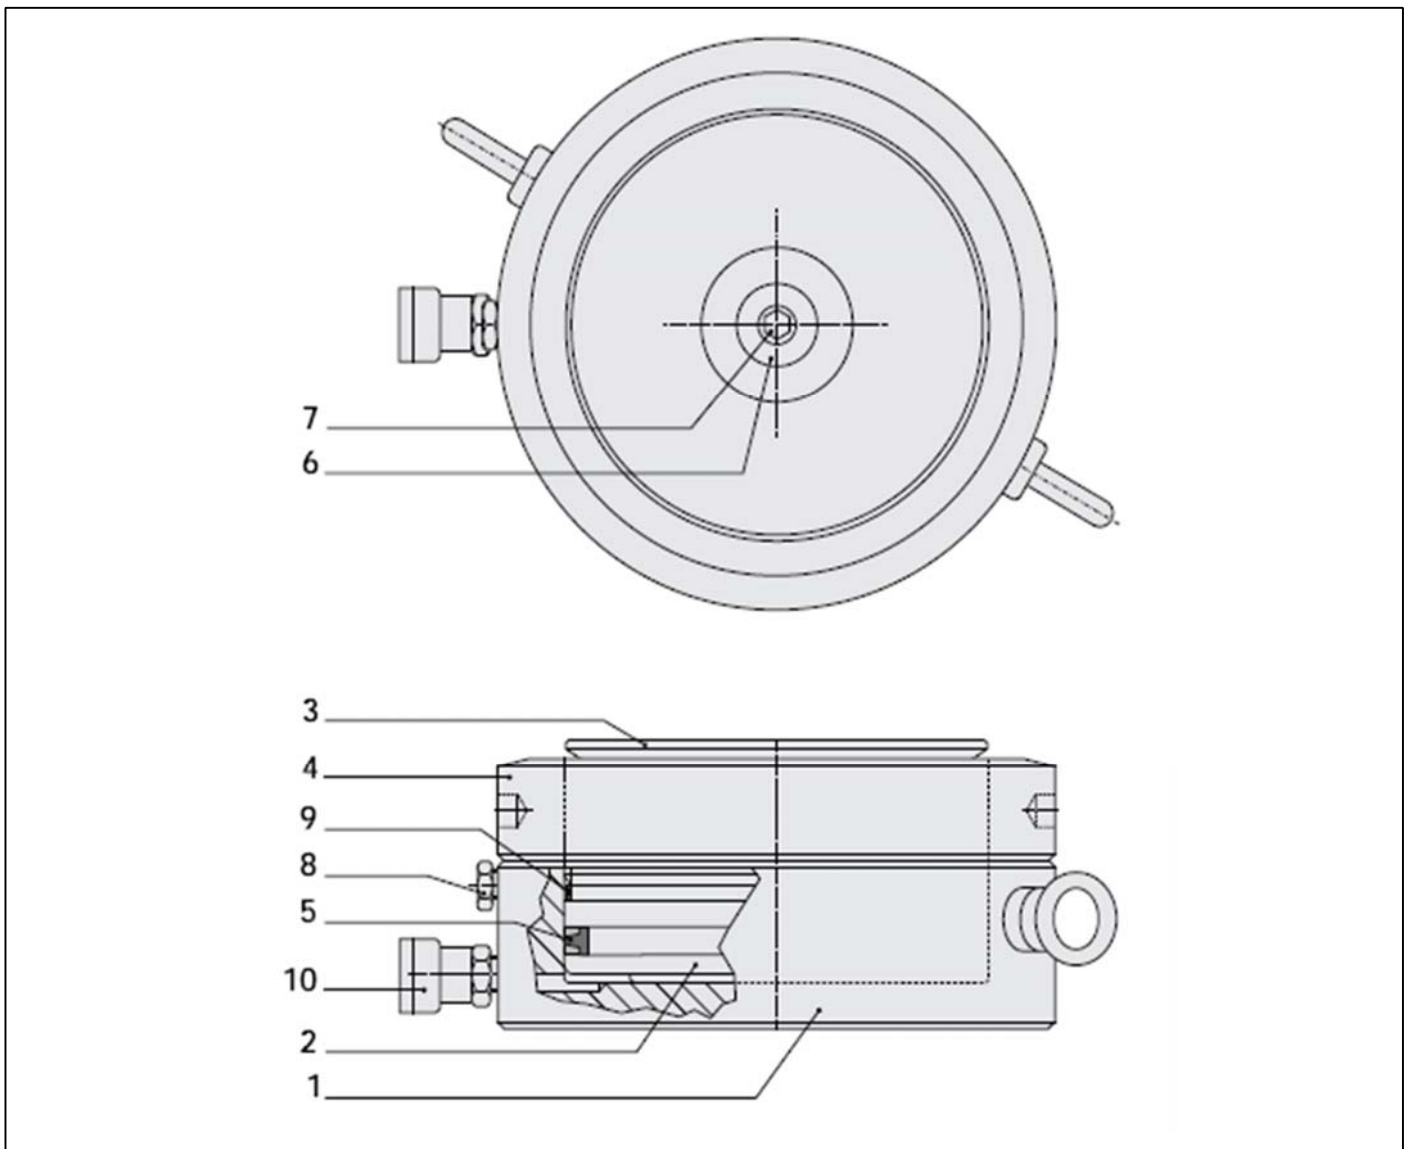

**B I A**  
**T O O L S**

REGULAR SINGLE ACTING

MODEL: CLP-2502

Form. #

sales@bia-tools.com www.bia-tools.com

Not all components of cylinder are replacement items, but are illustrated as a convenient reference of location and position in the assembly sequence.

### PARTS ILLUSTRATION

**B I A**  
**T O O L S**

REGULAR SINGLE ACTING

MODEL: CLP-2502

Form. #

sales@bia-tools.com www.bia-tools.com

### PARTS LIST

ITEM	DESCRIPTION	QTY	CLP-2502
1	Base	1	BT-CLP2502-01
2	Plunger	1	BT-CLP2502-02
3	Saddle	1	BT-CLP2502-03
4	Lock Nut	1	BT-CLP2502-04
5	GT-Piston Seal	1	*
6	Washer	1	BT-CLP2502-06
7	HSHC Screw	1	BT-CLP2502-07
8	Plug	1	BT-CLP2502-08
9	Strip	1	BT-CLP2502-09
10	Quick Coupler	1	BT-QCF06
11	Eyebolt	2	BT-CLP2502-11
*	Repair Kit	1	BT-CLP2502-RK