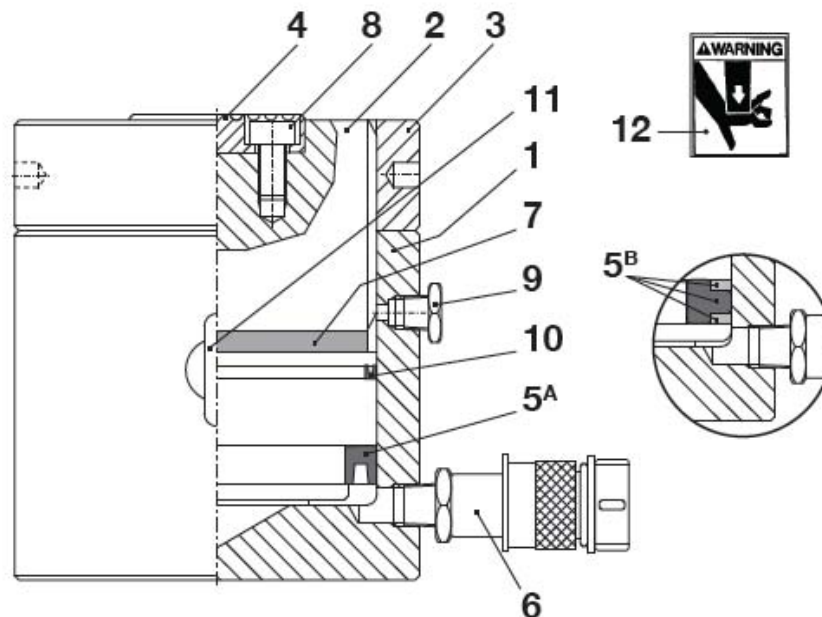

## REGULAR SINGLE ACTING

MODEL: CLL-8002, CLL-8006, CLL-80012

Form. #

sales@bia-tools.com www.bia-tools.com

Not all components of cylinder are replacement items, but are illustrated as a convenient reference of location and position in the assembly sequence.

### PARTS ILLUSTRATION

**B I A**  
**T O O L S**

REGULAR SINGLE ACTING

MODEL: CLL-8002, CLL-8006, CLL-80012

Form. #

sales@bia-tools.com www.bia-tools.com

**PARTS LIST**

ITEM	DESCRIPTION	QTY	CLL-8002	CLL-8006	CLL-80012
1	Base	1	BT-CLL8002-01	BT-CLL8006-01	BT-CLL80012-01
2	Plunger	1	BT-CLL8002-02	BT-CLL8006-02	BT-CLL80012-02
3	Locknut	1	BT-CLL800-03	BT-CLL800-03	BT-CLL800-03
4	Saddle	1	BT-CLL800-04	BT-CLL800-04	BT-CLL800-04
5A	U-Cup	1	-	-	-
5B	GT-Seal	1	*	*	*
6	Female Coupler	1	BT-QCF06	BT-QCF06	BT-QCF06
7	Red Strip	2	*	*	*
8	Screw	1	BT-CLL800-08	BT-CLL800-08	BT-CLL800-08
9	Overflow Plug	1	BT-CLL800-09	BT-CLL800-09	BT-CLL800-09
10	Wiper	1	*	*	*
11	Eyebolt	2	BT-CLL800-11	BT-CLL800-11	BT-CLL800-11
*	Repair Kit	*	BT-CLL800-RK	BT-CLL800-RK	BT-CLL800-RK