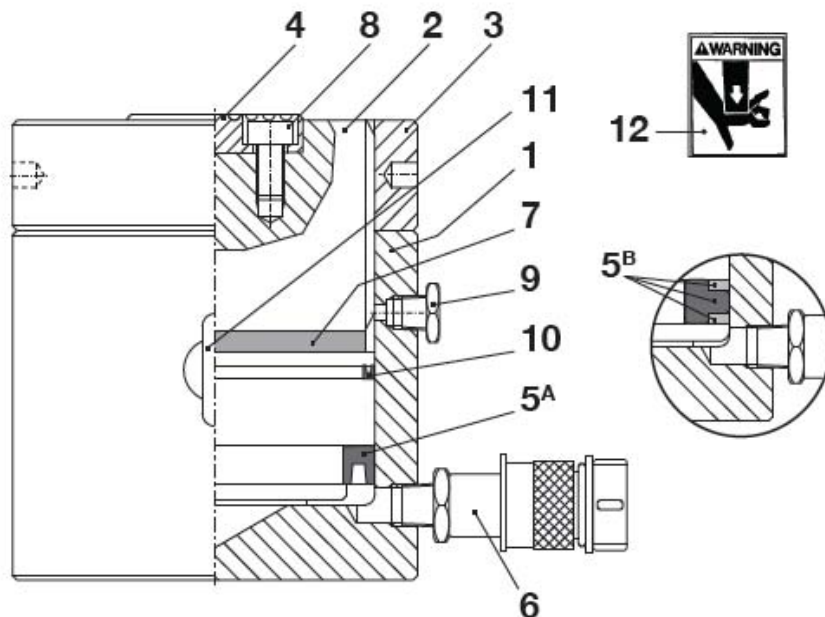

B I A REGULAR SINGLE ACTING **T O O L S**

MODEL: CLL-6002, CLL-6006, CLL-60012

Form. #

sales@bia-tools.com www.bia-tools.com

Not all components of cylinder are replacement items, but are illustrated as a convenient reference of location and position in the assembly sequence.

PARTS ILLUSTRATION

B I A **T O O L S**

REGULAR SINGLE ACTING

MODEL: CLL-6002, CLL-6006, CLL-60012

Form. #

sales@bia-tools.com www.bia-tools.com

PARTS LIST

ITEM	DESCRIPTION	QTY	CLL-6002	CLL-6006	CLL-60012
1	Base	1	BT-CLL6002-01	BT-CLL6006-01	BT-CLL60012-01
2	Plunger	1	BT-CLL6002-02	BT-CLL6006-02	BT-CLL600-02
3	Locknut	1	BT-CLL600-03	BT-CLL600-03	BT-CLL600-03
4	Saddle	1	BT-CLL600-04	BT-CLL600-04	BT-CLL600-04
5A	U-Cup	1	-	-	-
5B	GT-Seal	1	*	*	*
6	Female Coupler	1	BT-QCF06	BT-QCF06	BT-QCF06
7	Red Strip	2	*	*	*
8	Screw	1	BT-CLL600-08	BT-CLL600-08	BT-CLL600-08
9	Overflow Plug	1	BT-CLL600-09	BT-CLL600-09	BT-CLL600-09
10	Wiper	1	*	*	*
11	Eyebolt	2	BT-CLL600-11	BT-CLL600-11	BT-CLL600-11
*	Repair Kit	1	BT-CLL600-RK	BT-CLL600-RK	BT-CLL600-RK