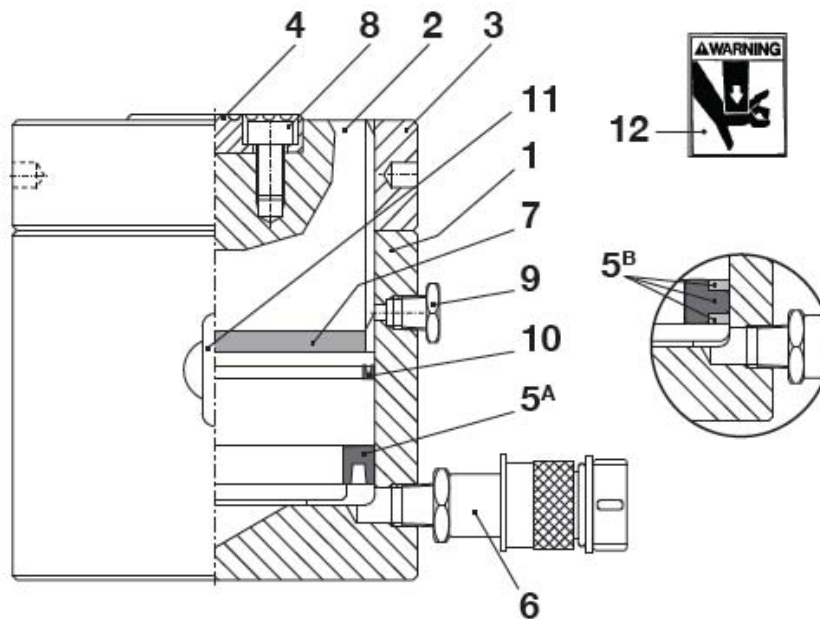

B I A **T O O L S**

REGULAR SINGLE ACTING

MODEL: CLL-5002, CLL-5006, CLL-50012

Form. #

sales@bia-tools.com www.bia-tools.com

Not all components of cylinder are replacement items, but are illustrated as a convenient reference of location and position in the assembly sequence.

PARTS ILLUSTRATION

B I A
T O O L S

REGULAR SINGLE ACTING

MODEL: CLL-5002, CLL-5006, CLL-50012

Form. #

sales@bia-tools.com www.bia-tools.com

PARTS LIST

ITEM	DESCRIPTION	QTY	CLL-5002	CLL-5006	CLL-50012
1	Base	1	BT-CLL5002-01	BT-CLL5006-01	BT-CLL50012-01
2	Plunger	1	BT-CLL5002-02	BT-CLL5006-02	BT-CLL50012-02
3	Locknut	1	BT-CLL500-03	BT-CLL500-03	BT-CLL500-03
4	Saddle	1	BT-CLL500-04	BT-CLL500-04	BT-CLL500-04
5A	U-Cup	1	-	-	-
5B	GT-Seal	1	*	*	*
6	Female Coupler	1	BT-QCF06	BT-QCF06	BT-QCF06
7	Red Strip	2	*	*	*
8	Screw	1	BT-CLL500-08	BT-CLL500-08	BT-CLL500-08
9	Overflow Plug	1	BT-CLL500-09	BT-CLL500-09	BT-CLL500-09
10	Wiper	1	*	*	*
11	Eyebolt	2	BT-CLL500-11	BT-CLL500-11	BT-CLL500-11
*	Repair Kit	1	BT-CLL500-RK	BT-CLL500-RK	BT-CLL500-RK