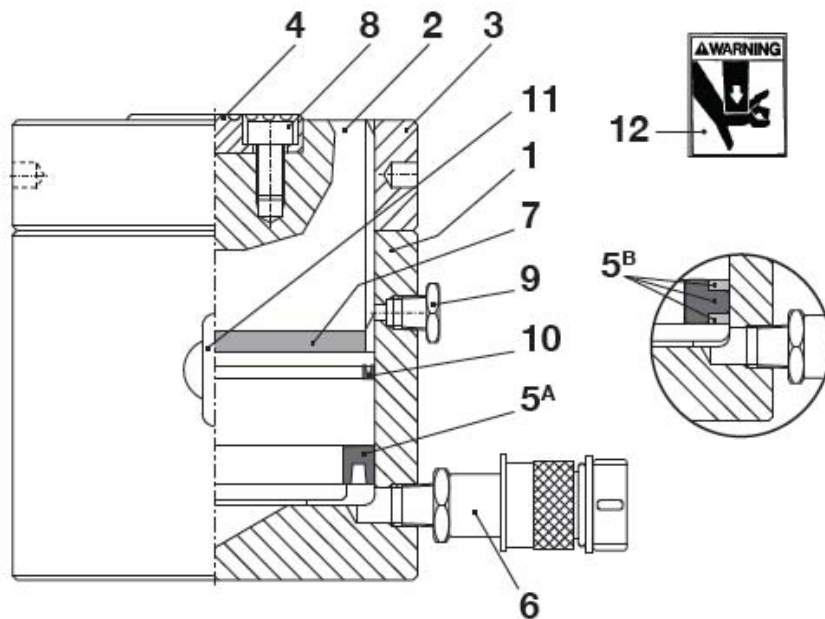

B I A **T O O L S**

REGULAR SINGLE ACTING

MODEL: CLL-4002, CLL-4006, CLL-40012

Form. #

sales@bia-tools.com www.bia-tools.com

Not all components of cylinder are replacement items, but are illustrated as a convenient reference of location and position in the assembly sequence.

PARTS ILLUSTRATION

B I A **T O O L S**

REGULAR SINGLE ACTING

MODEL: CLL-4002, CLL-4006, CLL-40012

Form. #

sales@bia-tools.com www.bia-tools.com

PARTS LIST

ITEM	DESCRIPTION	QTY	CLL-4002	CLL-4006	CLL-40012
1	Base	1	BT-CLL4002-01	BT-CLL4006-01	BT-CLL40012-01
2	Plunger	1	BT-CLL4002-02	BT-CLL4006-02	BT-CLL40012-02
3	Locknut	1	BT-CLL400-03	BT-CLL400-03	BT-CLL400-03
4	Saddle	1	BT-CLL400-04	BT-CLL400-04	BT-CLL400-04
5A	U-Cup	1	-	-	-
5B	GT-Seal	1	*	*	*
6	Female Coupler	1	BT-QCF06	BT-QCF06	BT-QCF06
7	Red Strip	2	*	*	*
8	Screw	1	BT-CLL400-08	BT-CLL400-08	BT-CLL400-08
9	Overflow Plug	1	BT-CLL400-09	BT-CLL400-09	BT-CLL400-09
10	Wiper	1	*	*	*
11	Eyebolt	2	BT-CLL400-11	BT-CLL400-11	BT-CLL400-11
*	Repair Kit	1	BT-CLL400-RK	BT-CLL400-RK	BT-CLL400-RK