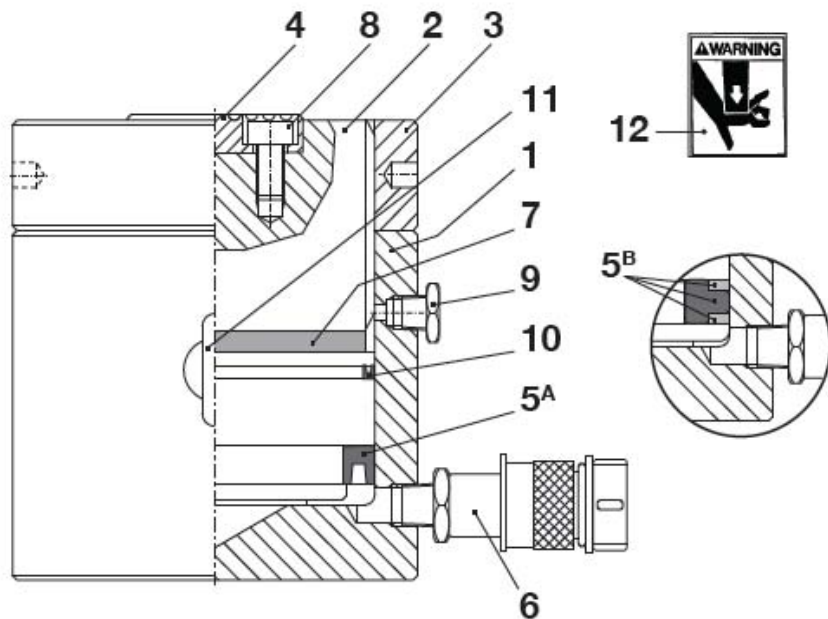

## REGULAR SINGLE ACTING

MODEL: CLL-3002, CLL-3006, CLL-30012

Form. #

sales@bia-tools.com www.bia-tools.com

Not all components of cylinder are replacement items, but are illustrated as a convenient reference of location and position in the assembly sequence.

### PARTS ILLUSTRATION

**B I A**  
**T O O L S**

REGULAR SINGLE ACTING

MODEL: CLL-3002, CLL-3006, CLL-30012

Form. #

sales@bia-tools.com www.bia-tools.com

**PARTS LIST**

ITEM	DESCRIPTION	QTY	CLL-3002	CLL-3006	CLL-30012
1	Base	1	BT-CLL3002-01	BT-CLL3006-01	BT-CLL30012-01
2	Plunger	1	BT-CLL3002-02	BT-CLL3006-02	BT-CLL30012-02
3	Locknut	1	BT-CLL300-03	BT-CLL300-03	BT-CLL300-03
4	Saddle	1	BT-CLL300-04	BT-CLL300-04	BT-CLL300-04
5A	U-Cup	1	-	-	-
5B	GT-Seal	1	*	*	*
6	Female Coupler	1	BT-QCF06	BT-QCF06	BT-QCF06
7	Red Strip	2	*	*	*
8	Screw	1	BT-CLL300-08	BT-CLL300-08	BT-CLL300-08
9	Overflow Plug	1	BT-CLL300-09	BT-CLL300-09	BT-CLL300-09
10	Wiper	1	*	*	*
11	Eyebolt	2	BT-CLL300-11	BT-CLL300-11	BT-CLL300-11
*	Repair Kit	1	BT-CLL300-RK	BT-CLL300-RK	BT-CLL300-RK