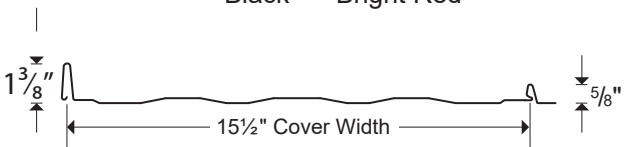

Green

Burnished Slate

Tan

Brown

Black

Bright Red

These colors are as representative of our paint as is technologically possible. For an exact match, please request a paint chip from your salesperson.

Concealed Fastener Trim

Ridge Cap	Product ID	
	CFRID106	
Rake Trim		CFRAKE10 CFRAKE12 CFRAKE14 CFRAKE16
Rake Cleat		CFRCLEAT10
Cleat Drip Edge		CFCDE10
MAC-LOC Cleat		CFCLEAT
Z - Closure		CFZC10
Transition Flashing		CFTRANS10
Sidewall		CFSWF10
W - Valley		CFWV10