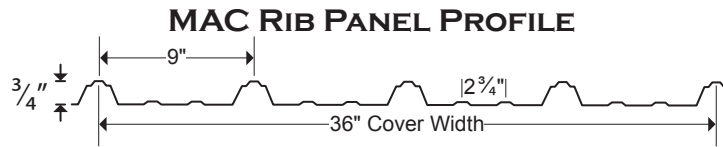

Brown A,B,C,D

Gallery Blue A

Blue A

Sapphire Blue PREMIUM A

Bright Red PREMIUM A

Copper Penny ELITE A

MAC LIFE (A) - WEATHERXL[®] 29 GAUGE

- ◆ Lifetime Paint Adhesion warranty
- ◆ 30Year chalk / 30 year fade resistance
- ◆ 25 Year Galvalume[®] substrate warranty
- ◆ Residential Applications
- ◆ Increased Hail Resistance

MAC 20 (B) - SUPER DYNAPON[®] 29 GAUGE

- ◆ 20Year Paint Adhesion warranty
- ◆ 5Year chalk / 5 year fade protection
- ◆ Galvalume[®] substrate
- ◆ Agricultural Applications

MAC 10 (C) - 29 GAUGE

- ◆ Most Economical Panel
- ◆ 10Year Paint Adhesion warranty
- ◆ Agricultural & Interior Liner Panel Applications