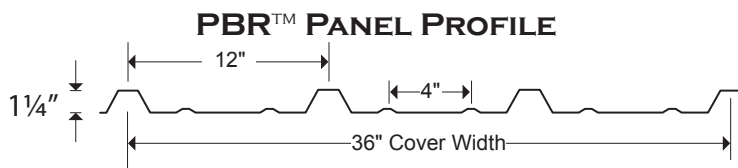

Brown A,B,C,D

Gallery Blue A

Blue A

Sapphire Blue PREMIUM A

Bright Red PREMIUM A

Copper Penny ELITE A

MAC LIFE (A) - WEATHERXL[®] 29 GAUGE

- ◆ Lifetime Paint Adhesion warranty
- ◆ 30Year chalk / 30 year fade resistance
- ◆ 25 Year Galvalume[®] substrate warranty
- ◆ Residential Applications
- ◆ Increased Hail Resistance

MAC 20 (B) - SUPER DYNAPON[®] 29 GAUGE

- ◆ 20Year Paint Adhesion warranty
- ◆ 5Year chalk / 5 year fade protection
- ◆ Galvalume[®] substrate
- ◆ Agricultural Applications

MAC 10 (C) - 29 GAUGE

- ◆ Most Economical Panel
- ◆ 10Year Paint Adhesion warranty
- ◆ Agricultural & Interior Liner Panel Applications