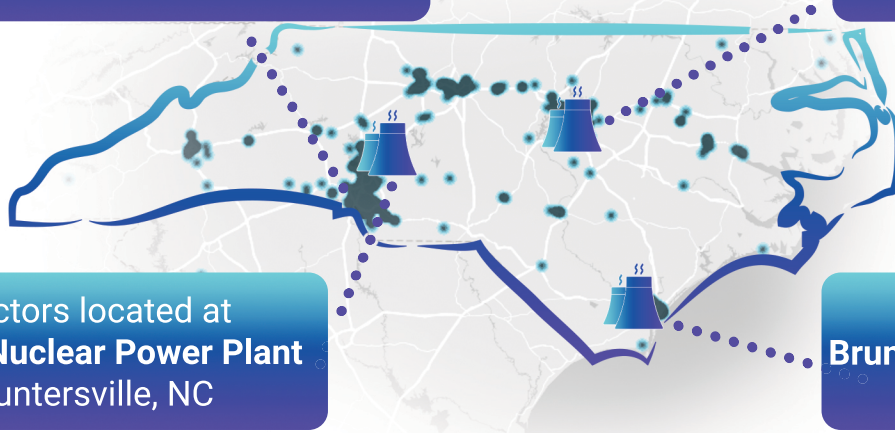

## The Nuclear Value Chain in North Carolina

Inputs	Components and Sub-Systems	System Integration	End User
Number of Companies: <b>17</b> Number of Locations: <b>40</b>  Examples include: -ATI Specialty Materials -Graybar Electric Co. -Honeywell International	Number of Companies: <b>39</b> Number of Locations: <b>83</b>  Examples include: -General Electric Co. -Schneider Electric -Siemens Energy	Number of Companies: <b>9</b> Number of Locations: <b>14</b>  Examples include: -Framatome SA -Hitachi Ltd. -Mitsubishi Electric Corp.	Number of Companies: <b>6</b> Number of Locations: <b>18</b>  Examples include: -DTE Energy -Duke Energy -NC's Electric Cooperatives
Post Sales Services	End-of-Life	Production Support Services	Support Institutions and Organizations
Number of Companies: <b>30</b> Number of Locations: <b>72</b>  Examples include: -Allied Universal -S&ME Engineering Integrity -Thermo Fischer Scientific	Number of Companies: <b>5</b> Number of Locations: <b>12</b>  Examples include: -Columbiana High Tech -Orano USA -VNS Federal Services	Number of Companies: <b>61</b> Number of Locations: <b>113</b>  Examples include: -Black and Veatch Corp. -Geosyntec Consultants -Marsh & McLennan	Number of Companies: <b>12</b> Number of Locations: <b>32</b>  Examples include: -NC Dept. of Environmental Quality -U.S. Nuclear Regulatory Commission -University of North Carolina at Charlotte

Metropolitan Charlotte is the most densely populated area of the nuclear value chain in North Carolina

1 reactor located at Harris Nuclear Power Plant in New Hill, NC

2 reactors located at McGuire Nuclear Power Plant in Huntersville, NC

2 reactors located at Brunswick Nuclear Power Plant in Southport, NC

For more info and resources on nuclear energy and the nuclear economy in NORTH CAROLINA, visit [senuclear.org](http://senuclear.org)